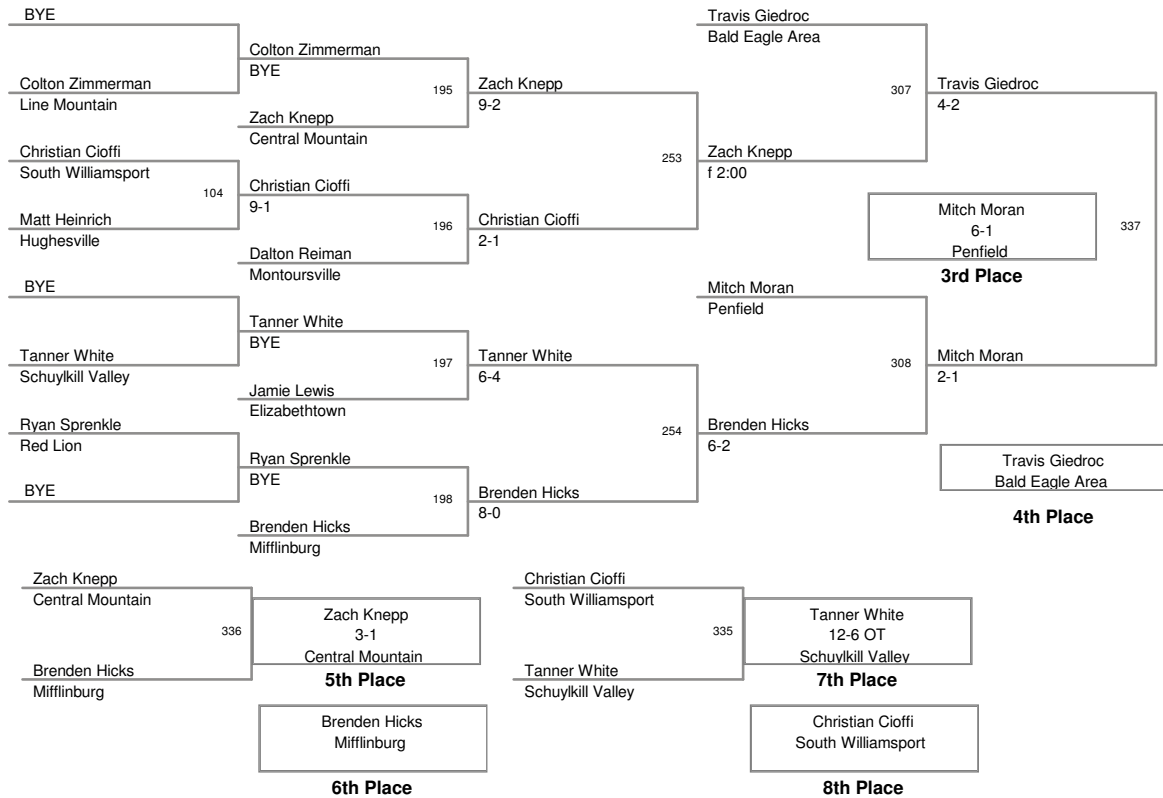

37th Annual
Top Hat Tournament

103 Lbs

37th Annual
Top Hat Tournament

112 Lbs

37th Annual
Top Hat Tournament

119 Lbs

6th Place

8th Place