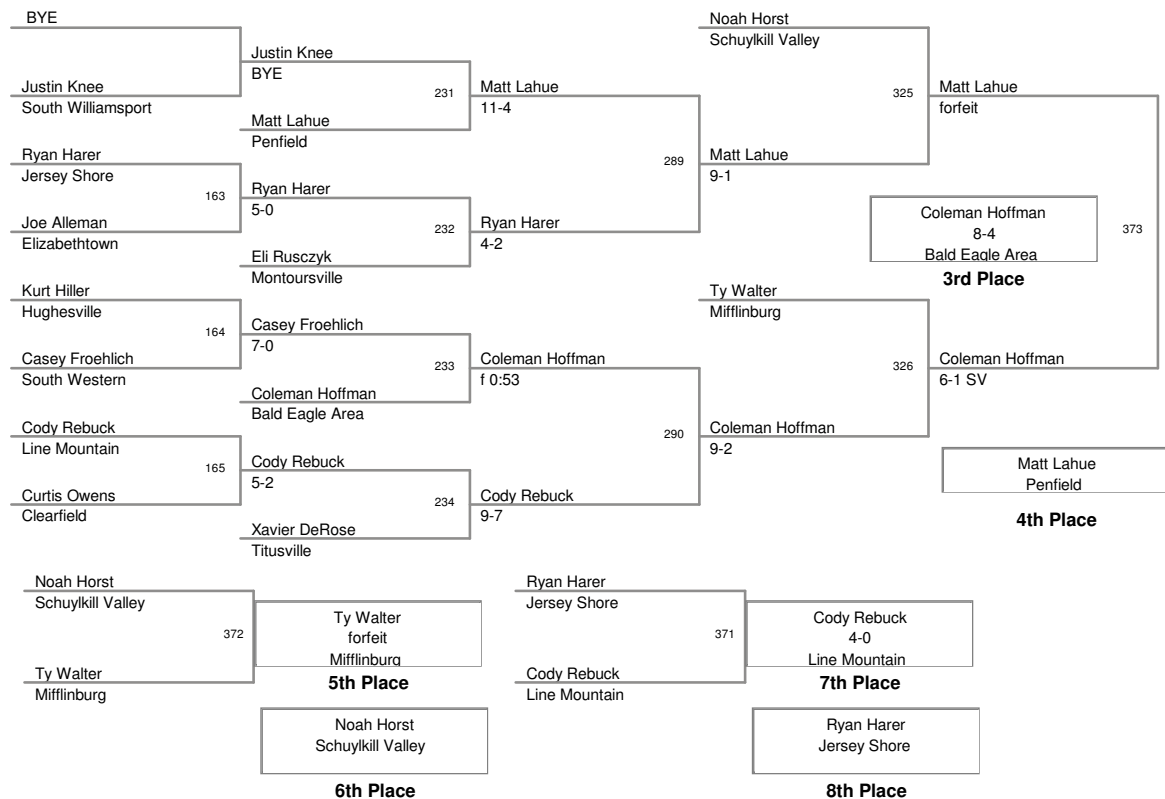

37th Annual
Top Hat Tournament

145 Lbs

37th Annual
Top Hat Tournament

152 Lbs

37th Annual
Top Hat Tournament

160 Lbs

37th Annual
Top Hat Tournament

171 Lbs