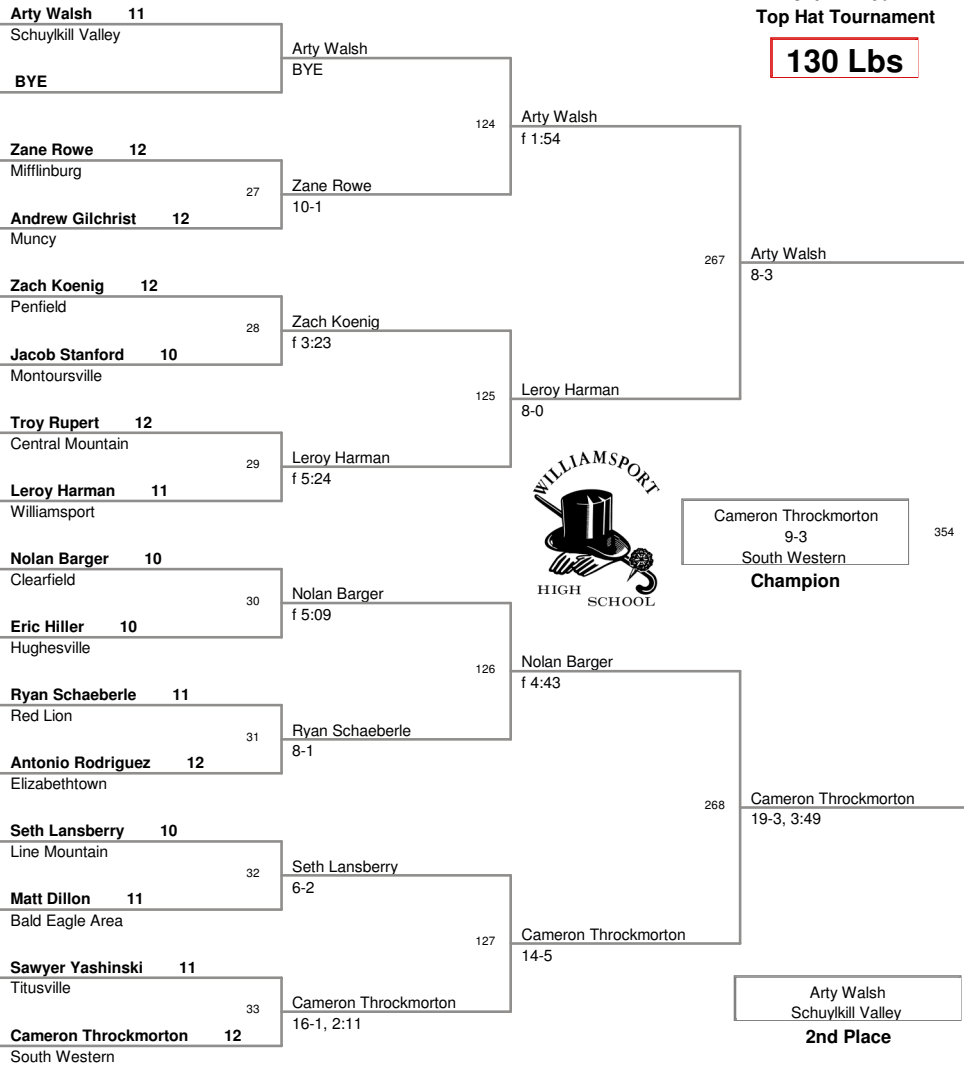

37th Annual
Top Hat Tournament

130 Lbs