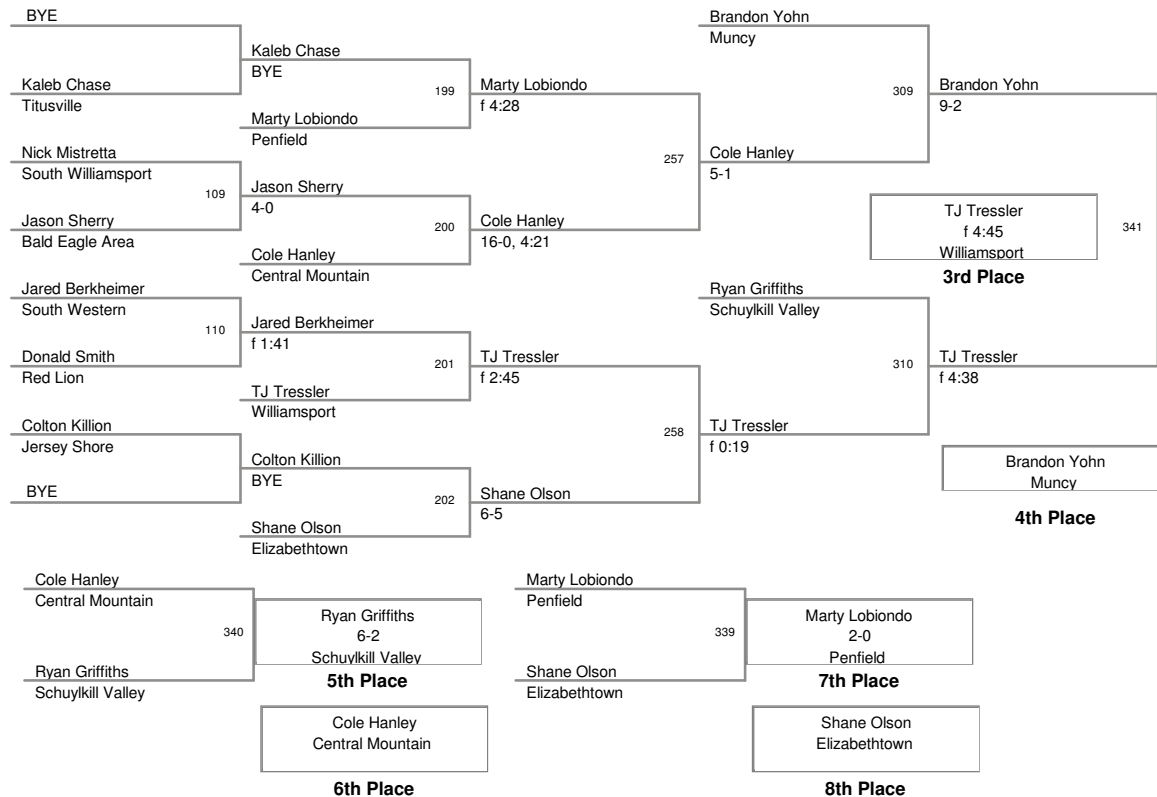

37th Annual
Top Hat Tournament

103 Lbs

37th Annual
Top Hat Tournament

112 Lbs

37th Annual
Top Hat Tournament

119 Lbs

6th Place

8th Place