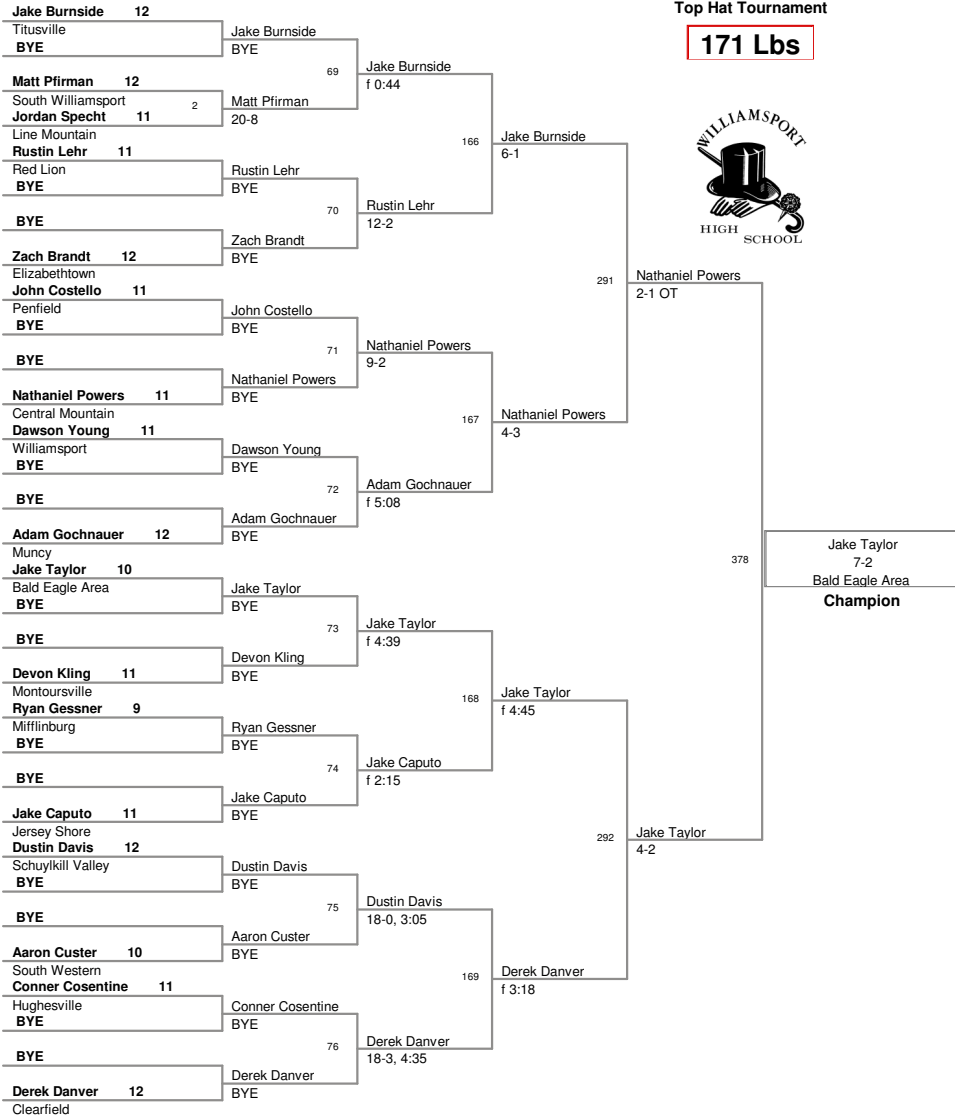

37th Annual
Top Hat Tournament

145 Lbs

37th Annual
Top Hat Tournament

152 Lbs

37th Annual
Top Hat Tournament

160 Lbs

37th Annual
Top Hat Tournament

171 Lbs