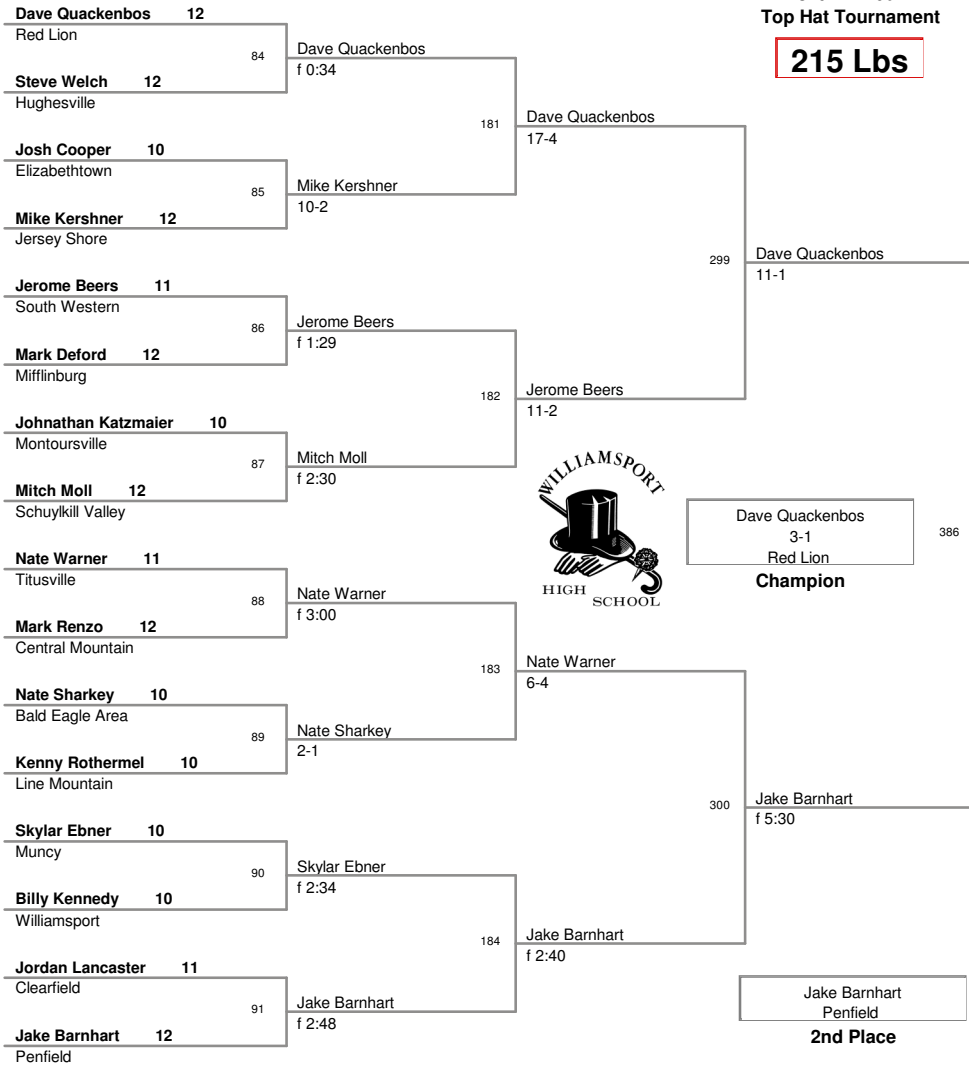

37th Annual
Top Hat Tournament

215 Lbs