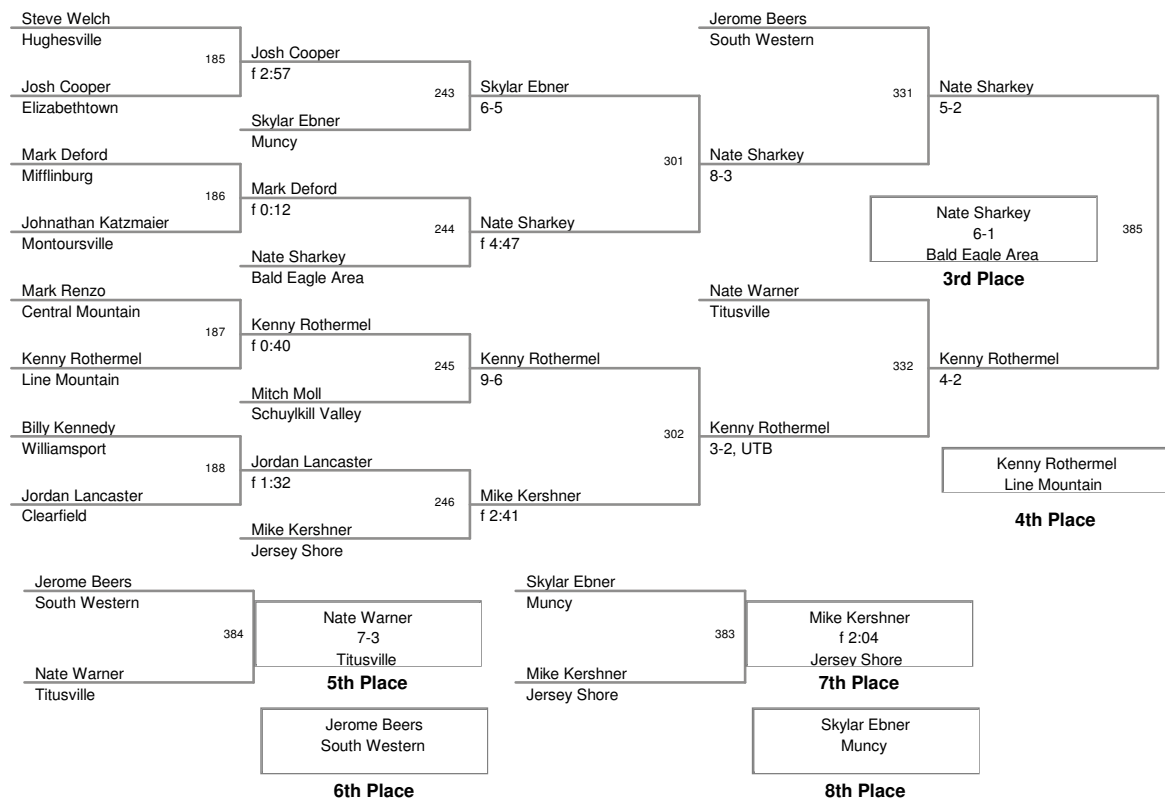

37th Annual
Top Hat Tournament

215 Lbs