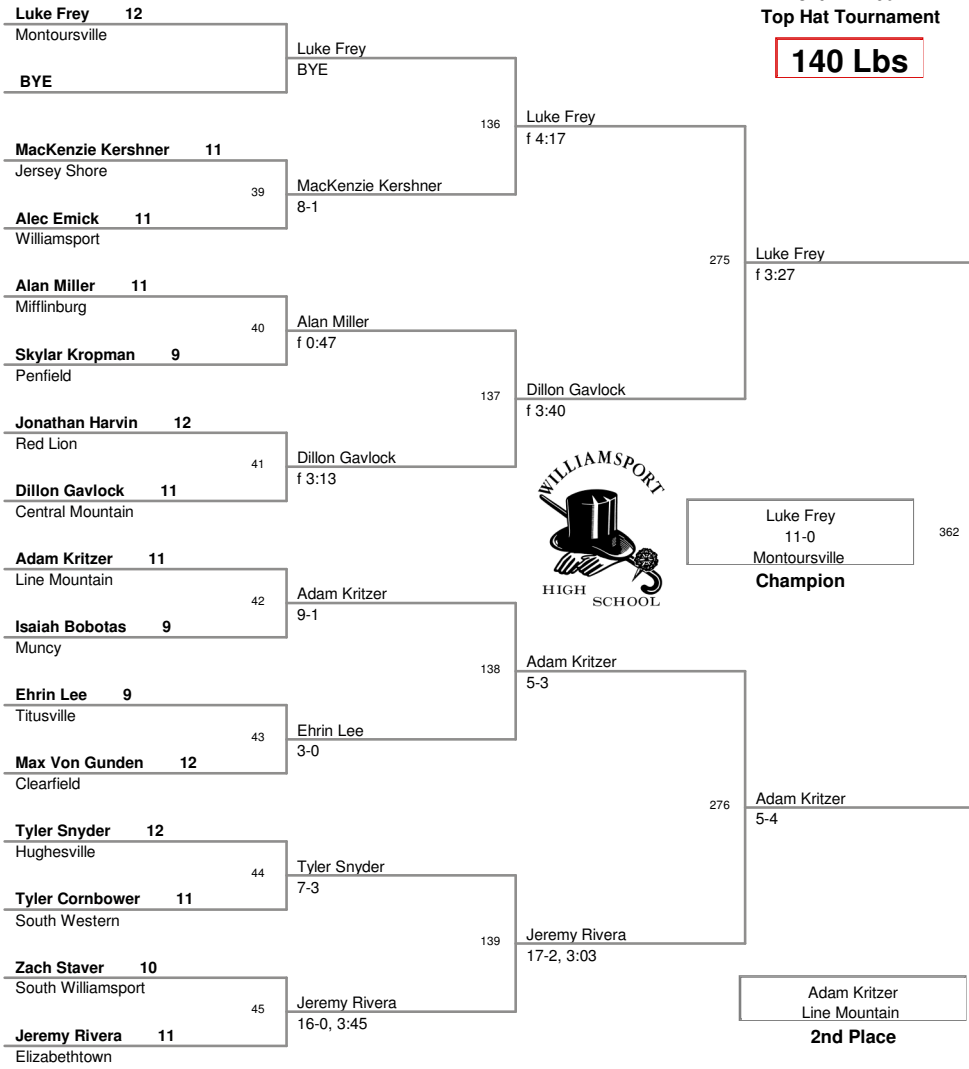

37th Annual
Top Hat Tournament

125 Lbs

37th Annual
Top Hat Tournament

130 Lbs

37th Annual
Top Hat Tournament

135 Lbs

37th Annual
Top Hat Tournament

140 Lbs