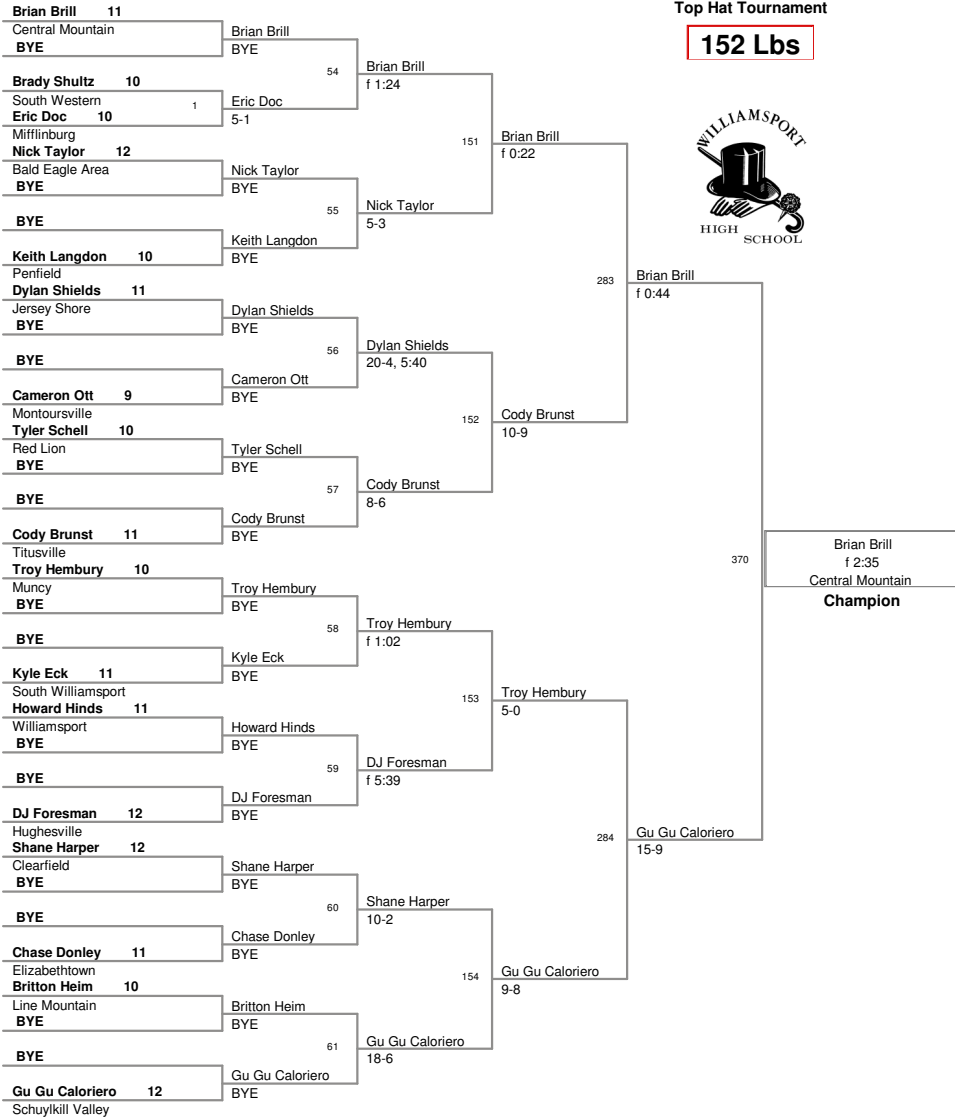

37th Annual
Top Hat Tournament

152 Lbs