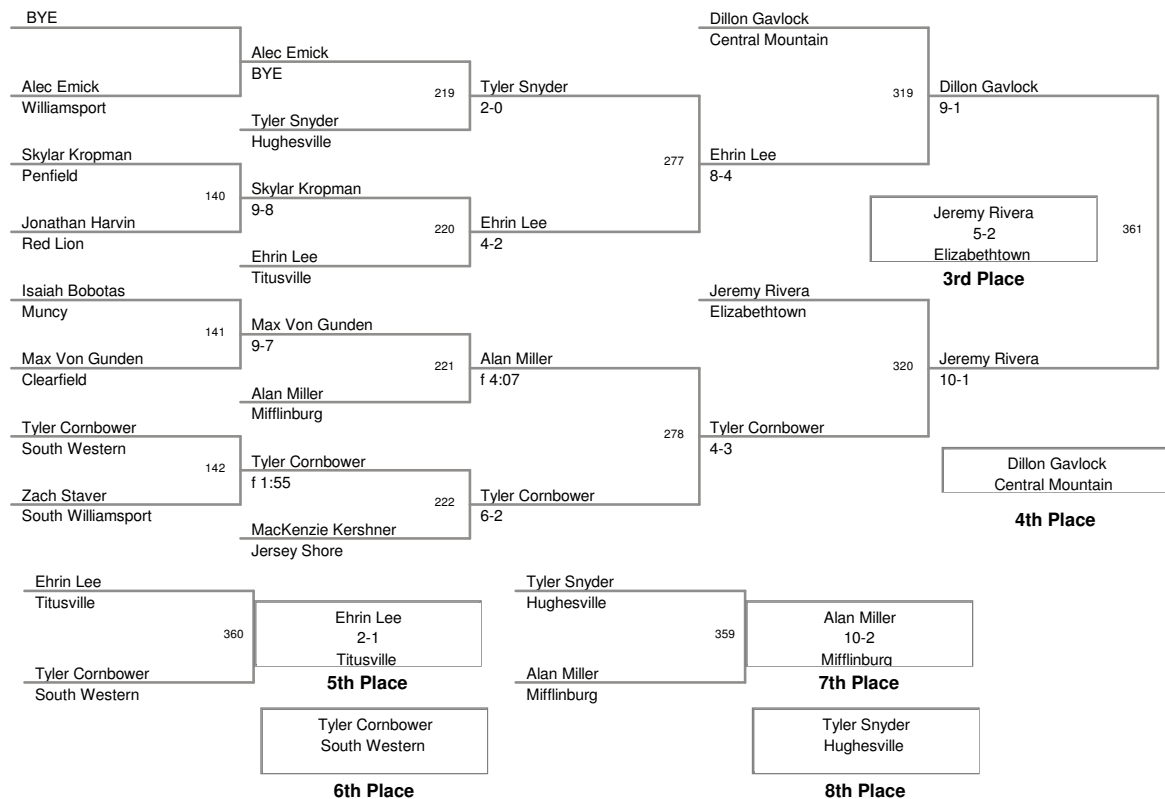

37th Annual
Top Hat Tournament

125 Lbs

37th Annual
Top Hat Tournament

130 Lbs

37th Annual
Top Hat Tournament

135 Lbs

37th Annual
Top Hat Tournament

140 Lbs