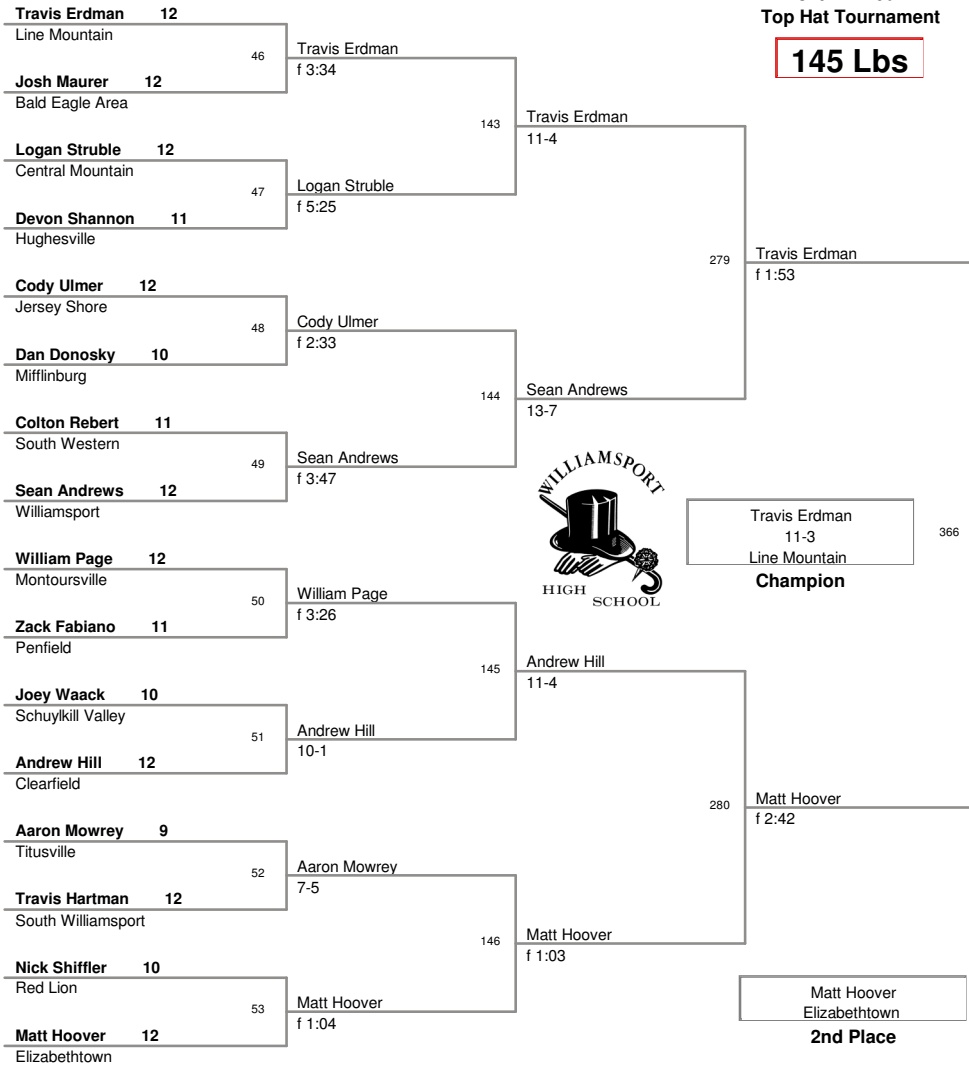

37th Annual
Top Hat Tournament

145 Lbs