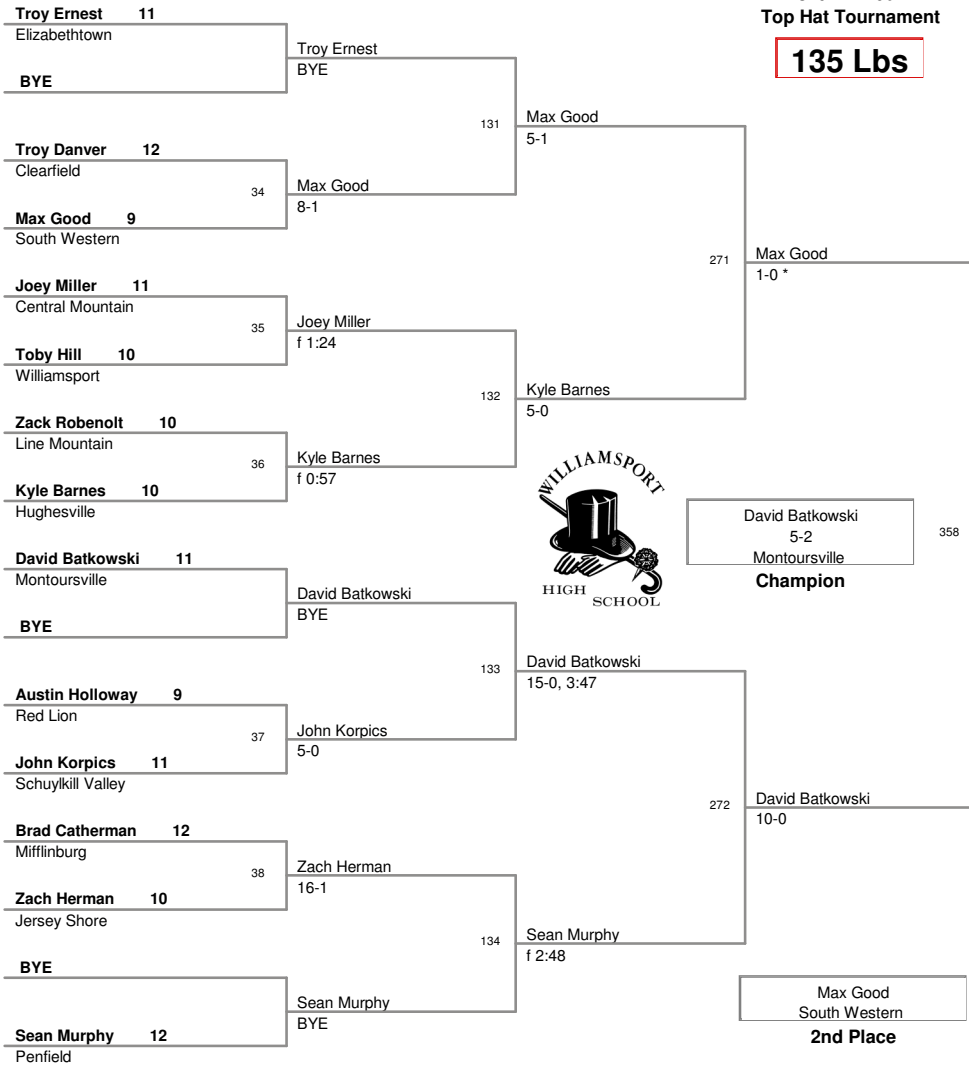

37th Annual
Top Hat Tournament

125 Lbs

37th Annual
Top Hat Tournament

130 Lbs

37th Annual
Top Hat Tournament

135 Lbs

37th Annual
Top Hat Tournament

140 Lbs