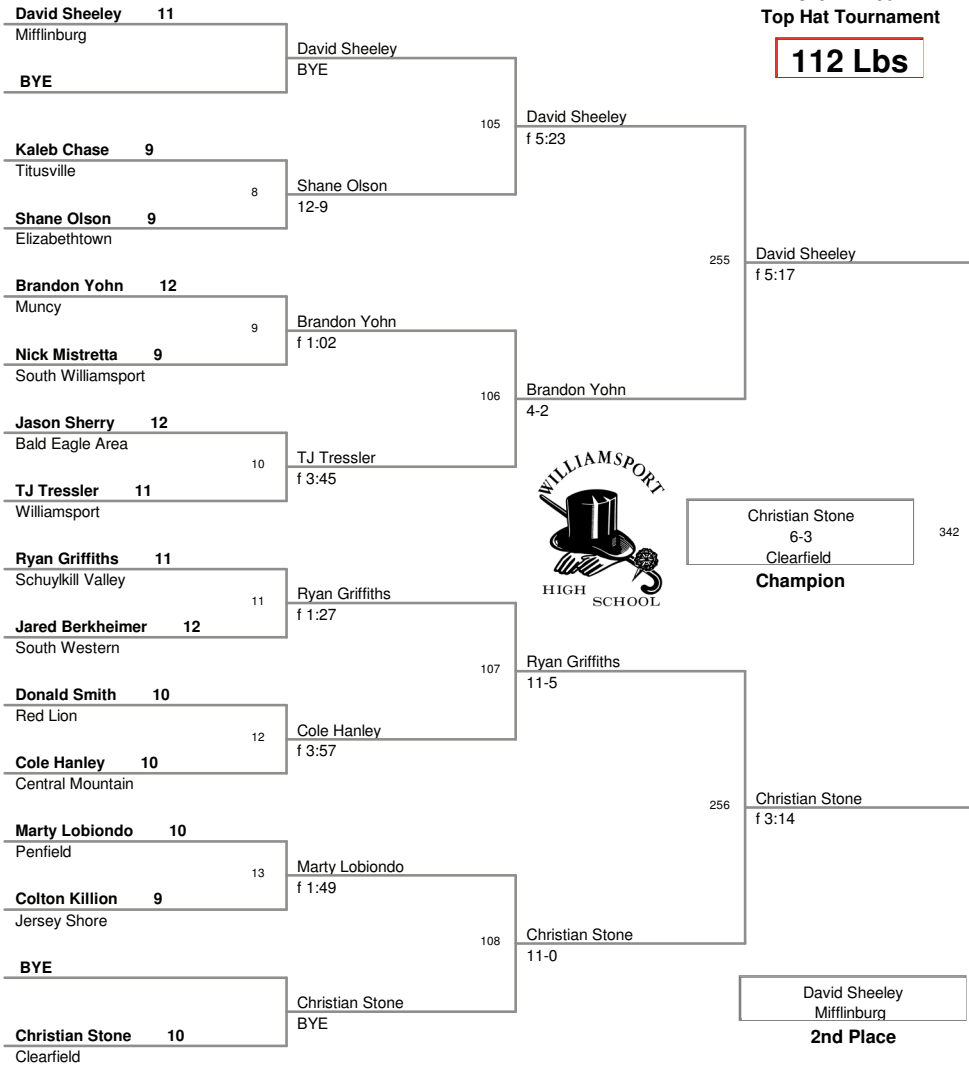

37th Annual
Top Hat Tournament

103 Lbs

37th Annual
Top Hat Tournament

112 Lbs

37th Annual
Top Hat Tournament

119 Lbs

6th Place

8th Place