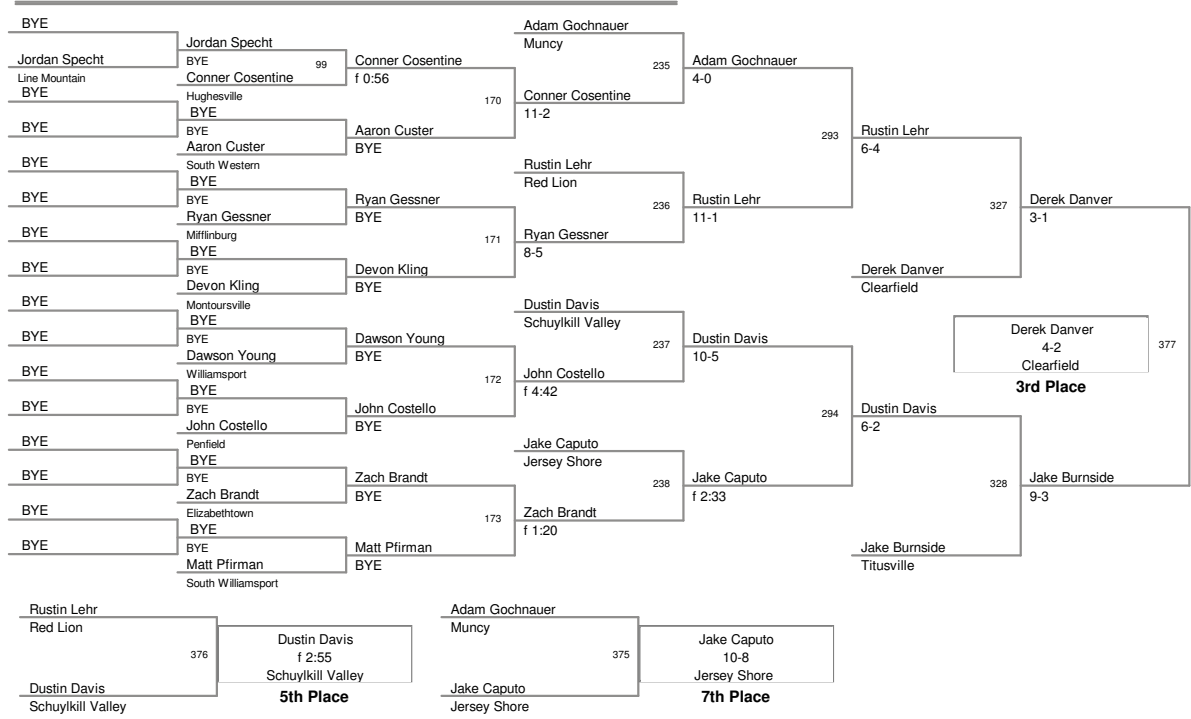

37th Annual
Top Hat Tournament

145 Lbs

37th Annual
Top Hat Tournament

152 Lbs

37th Annual
Top Hat Tournament

160 Lbs

37th Annual
Top Hat Tournament

171 Lbs