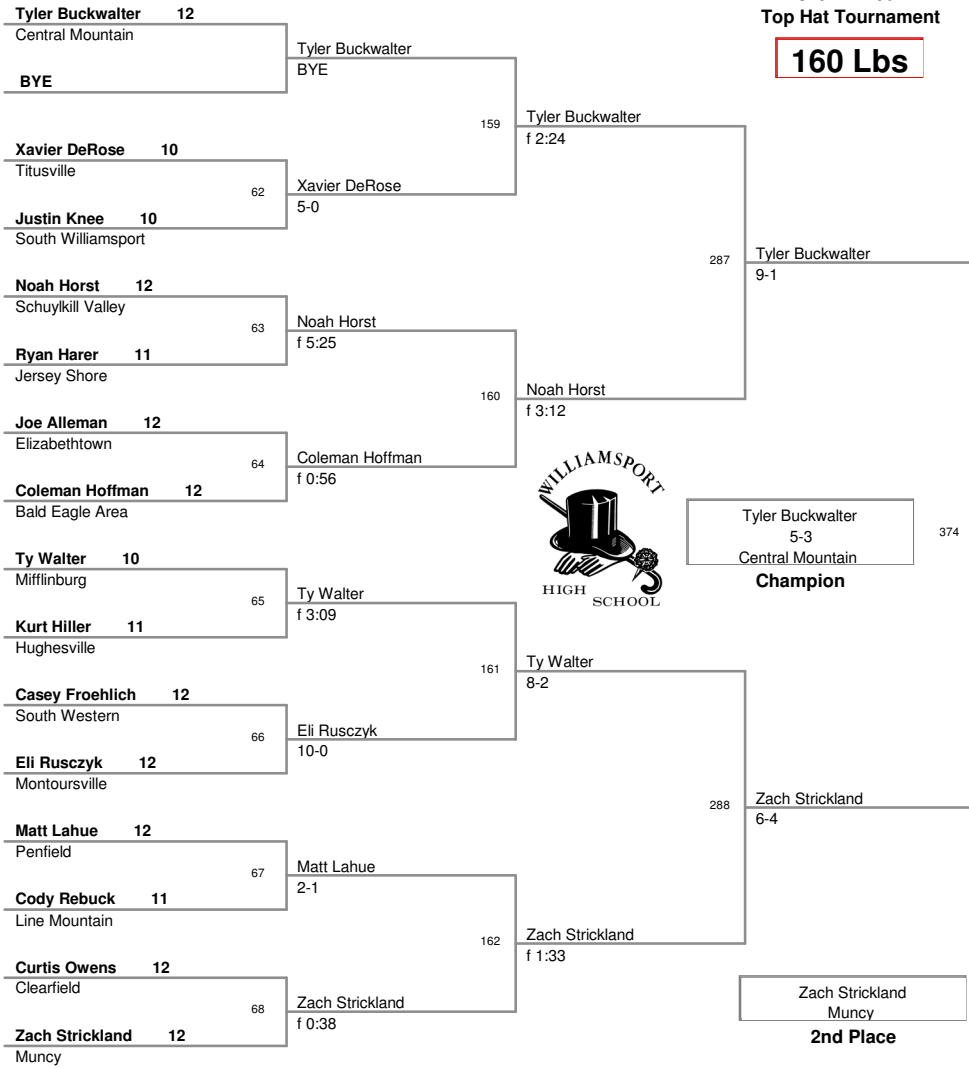

37th Annual
Top Hat Tournament

145 Lbs

37th Annual
Top Hat Tournament

152 Lbs

37th Annual
Top Hat Tournament

160 Lbs

37th Annual
Top Hat Tournament

171 Lbs