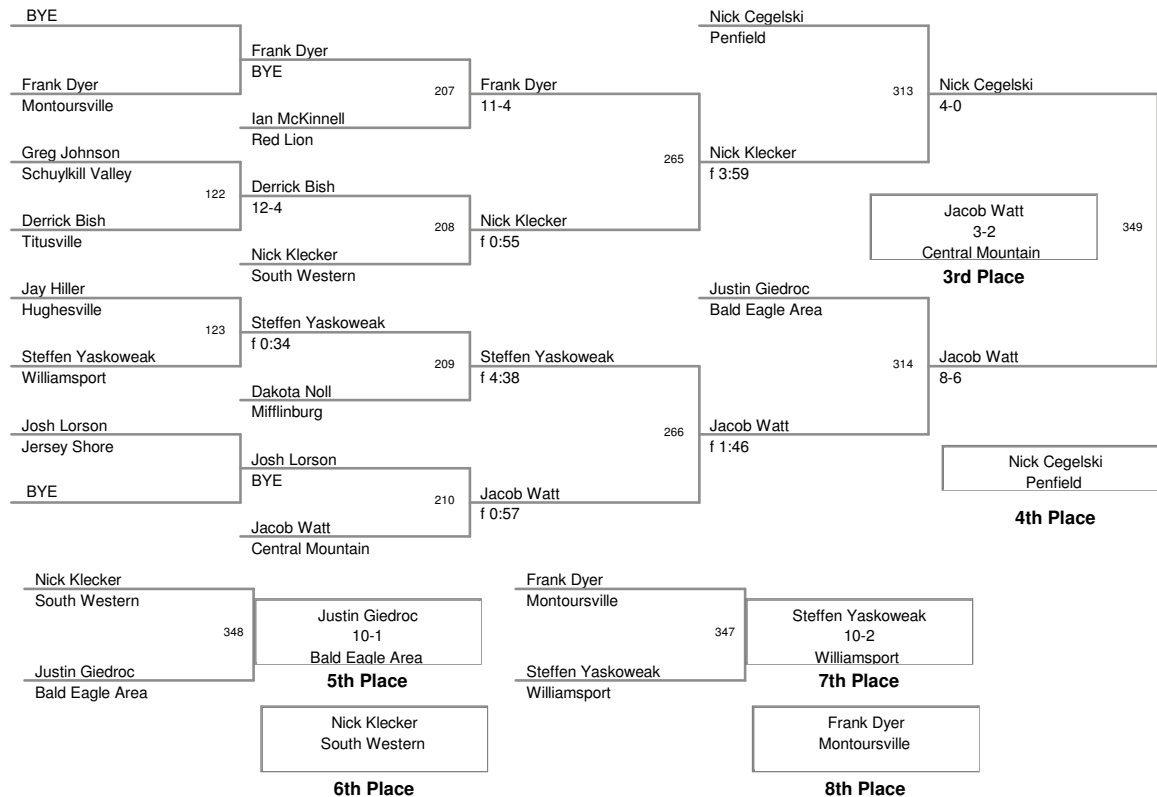

37th Annual
Top Hat Tournament

125 Lbs