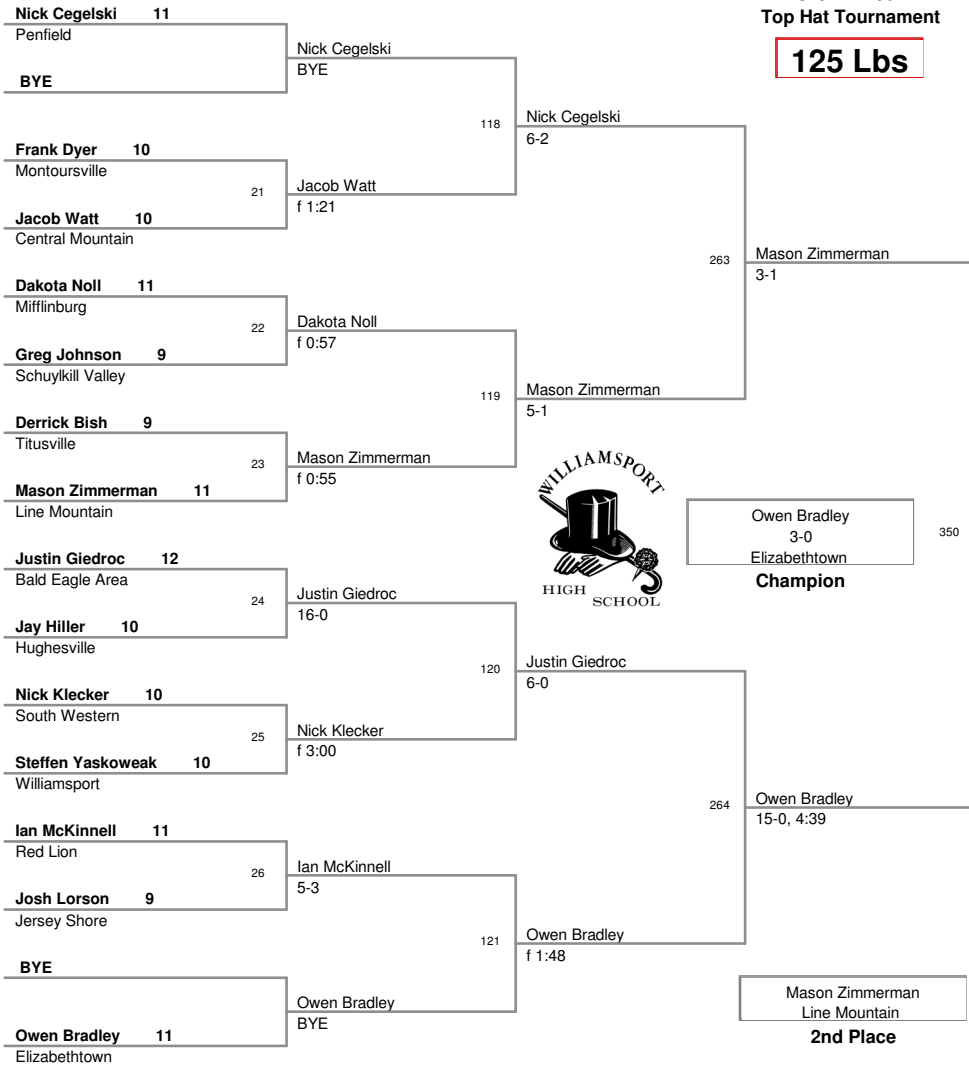

37th Annual
Top Hat Tournament

125 Lbs