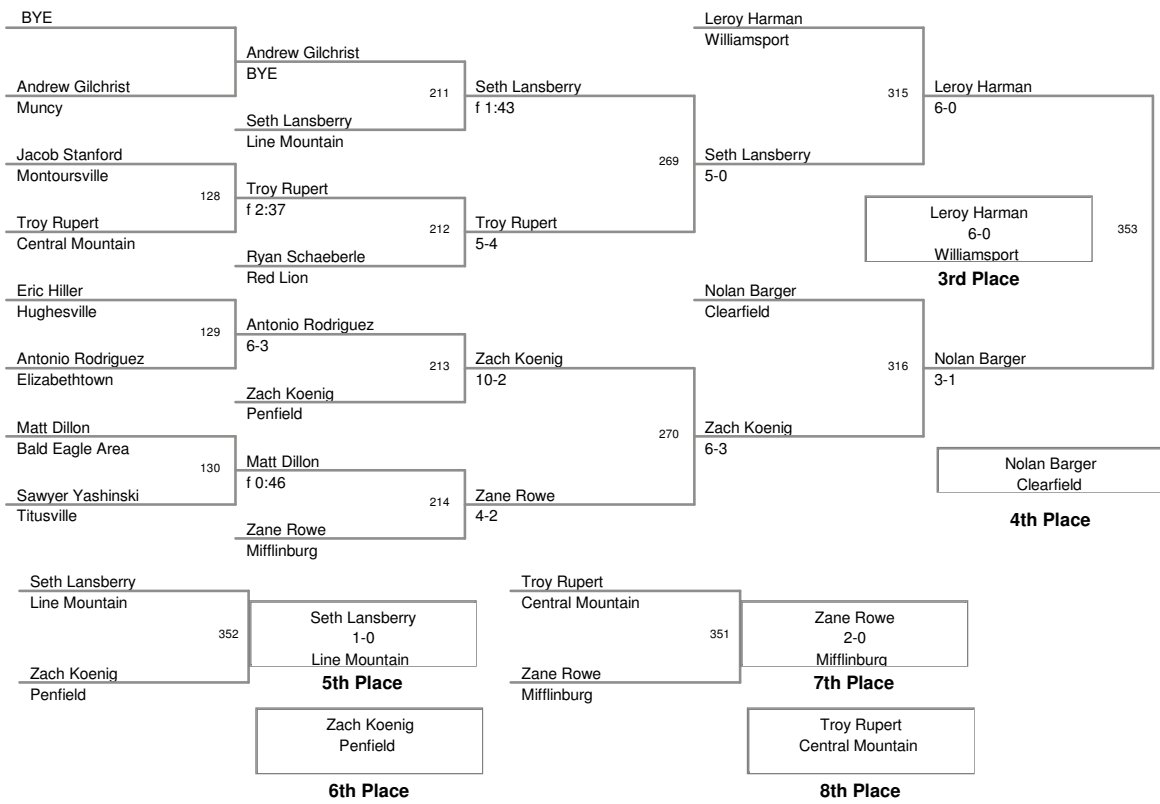

37th Annual
Top Hat Tournament

130 Lbs