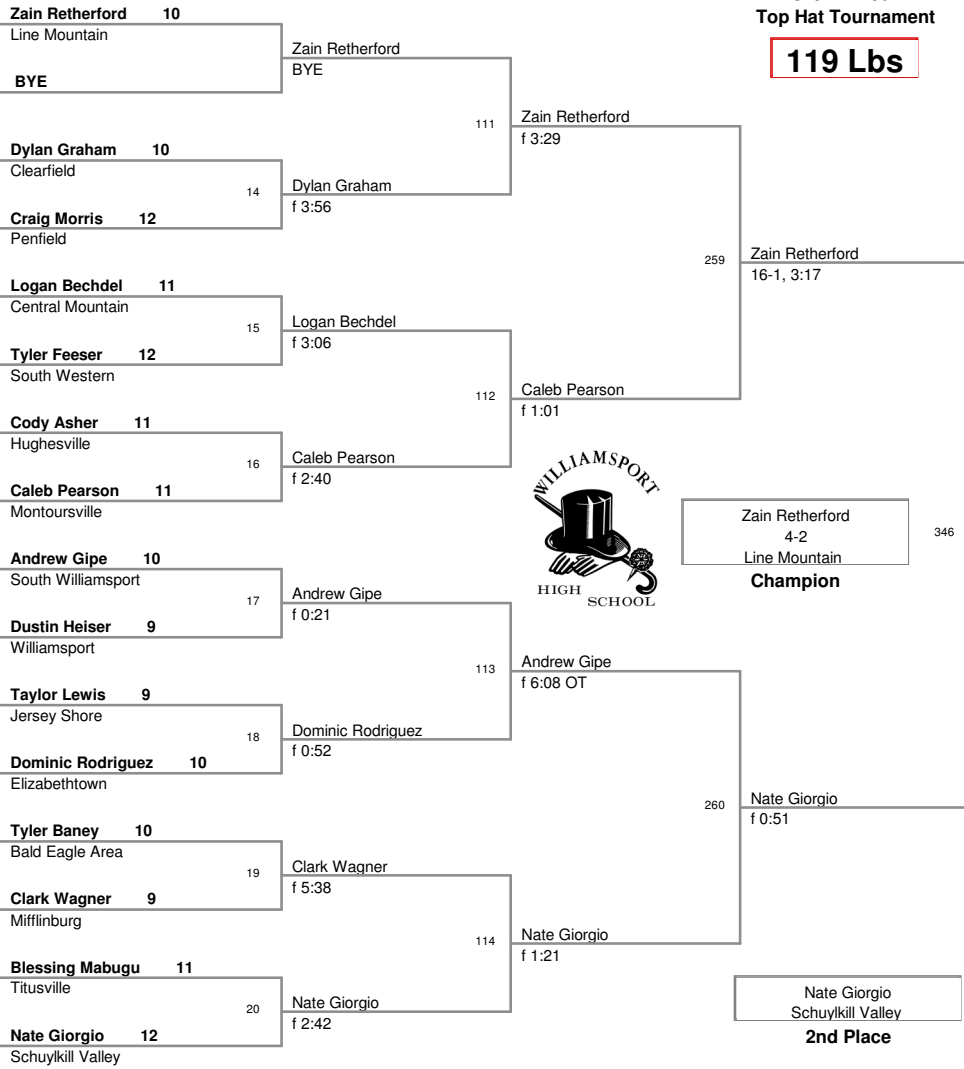

37th Annual
Top Hat Tournament

103 Lbs

37th Annual
Top Hat Tournament

112 Lbs

37th Annual
Top Hat Tournament

119 Lbs

6th Place

8th Place