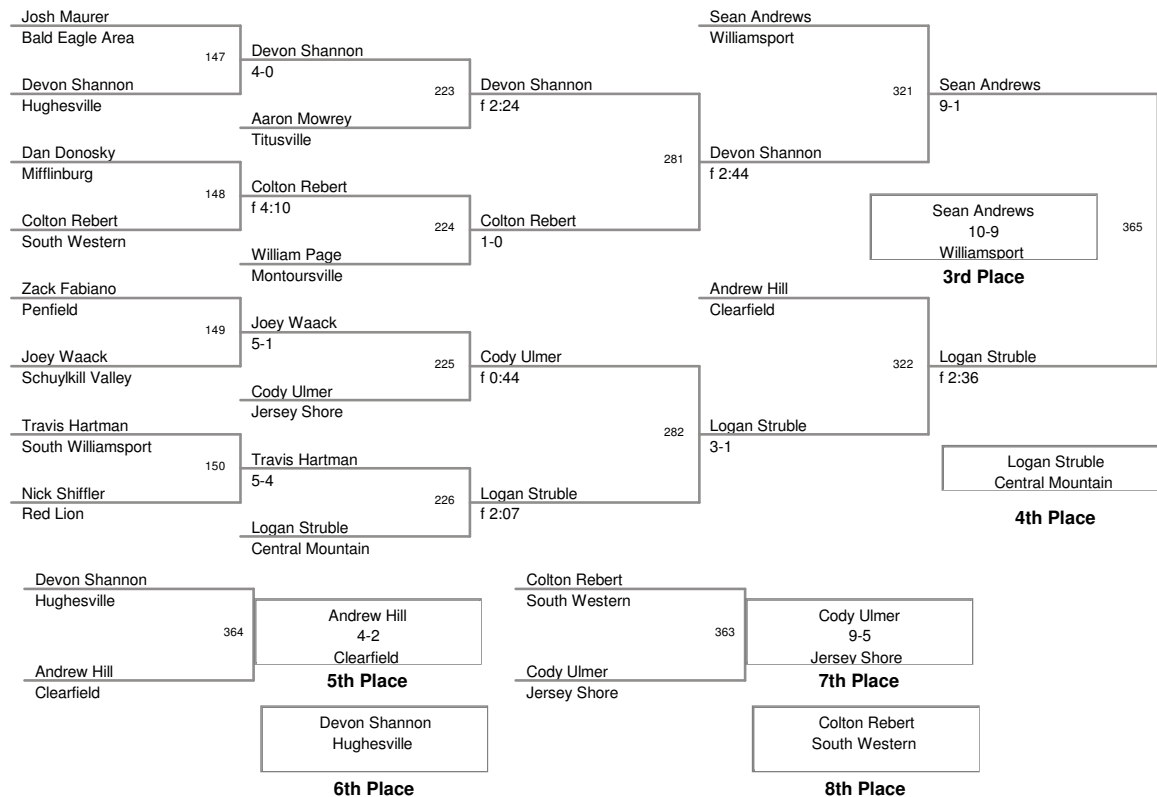

37th Annual
Top Hat Tournament

145 Lbs