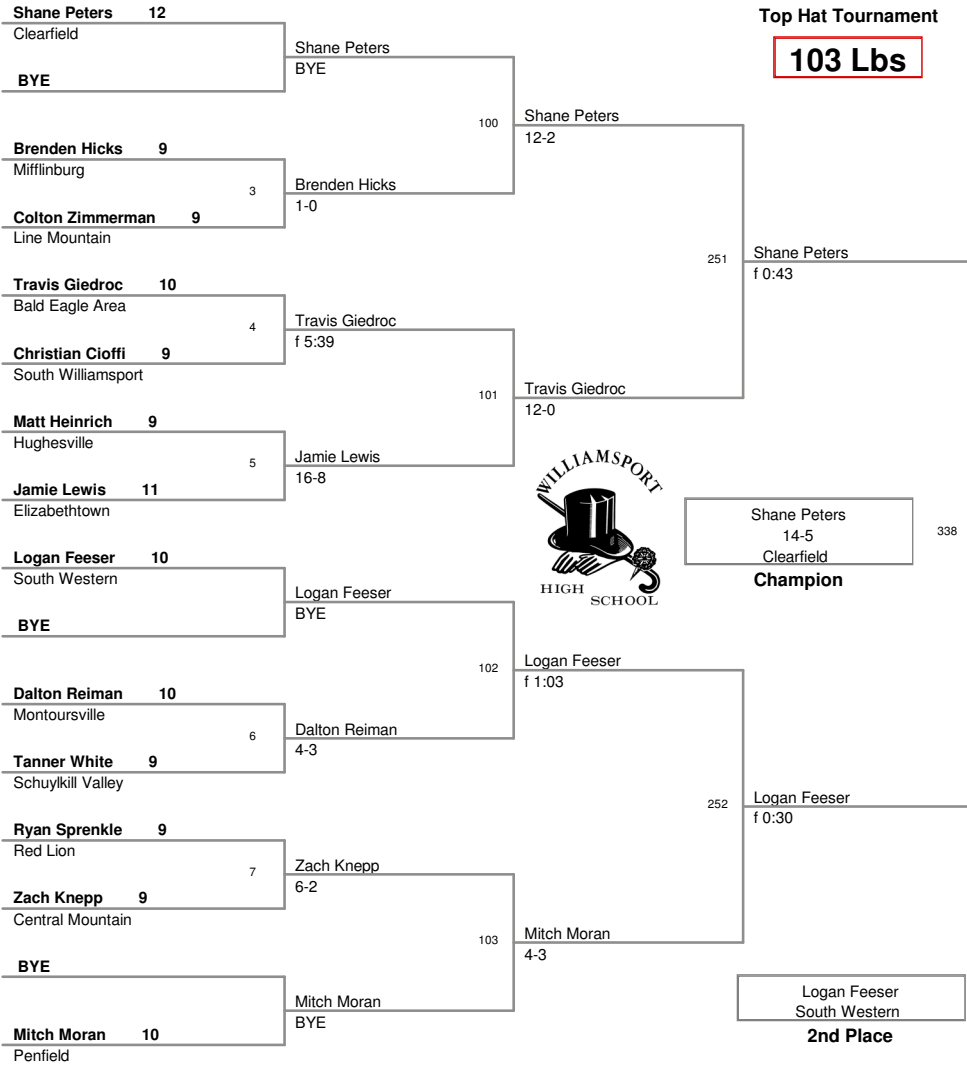

37th Annual
Top Hat Tournament

103 Lbs

37th Annual
Top Hat Tournament

112 Lbs

37th Annual
Top Hat Tournament

119 Lbs

6th Place

8th Place