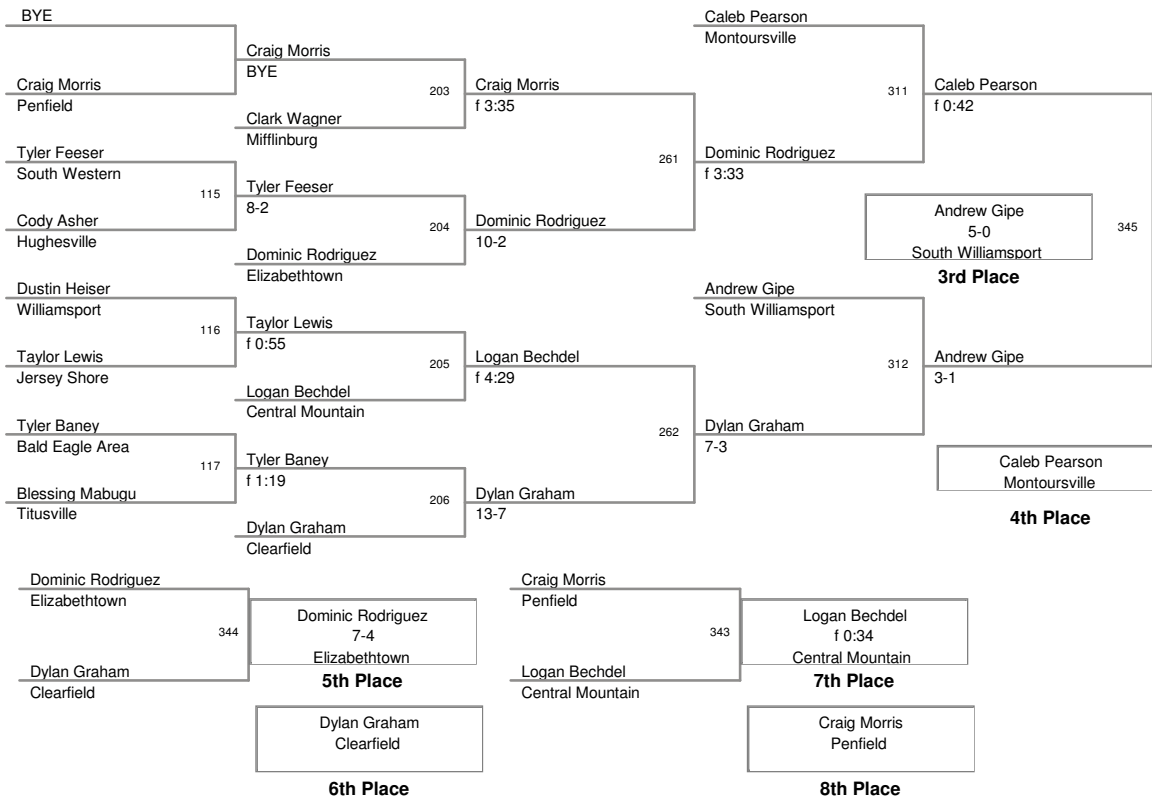

37th Annual
Top Hat Tournament

103 Lbs

37th Annual
Top Hat Tournament

112 Lbs

37th Annual
Top Hat Tournament

119 Lbs

6th Place

8th Place