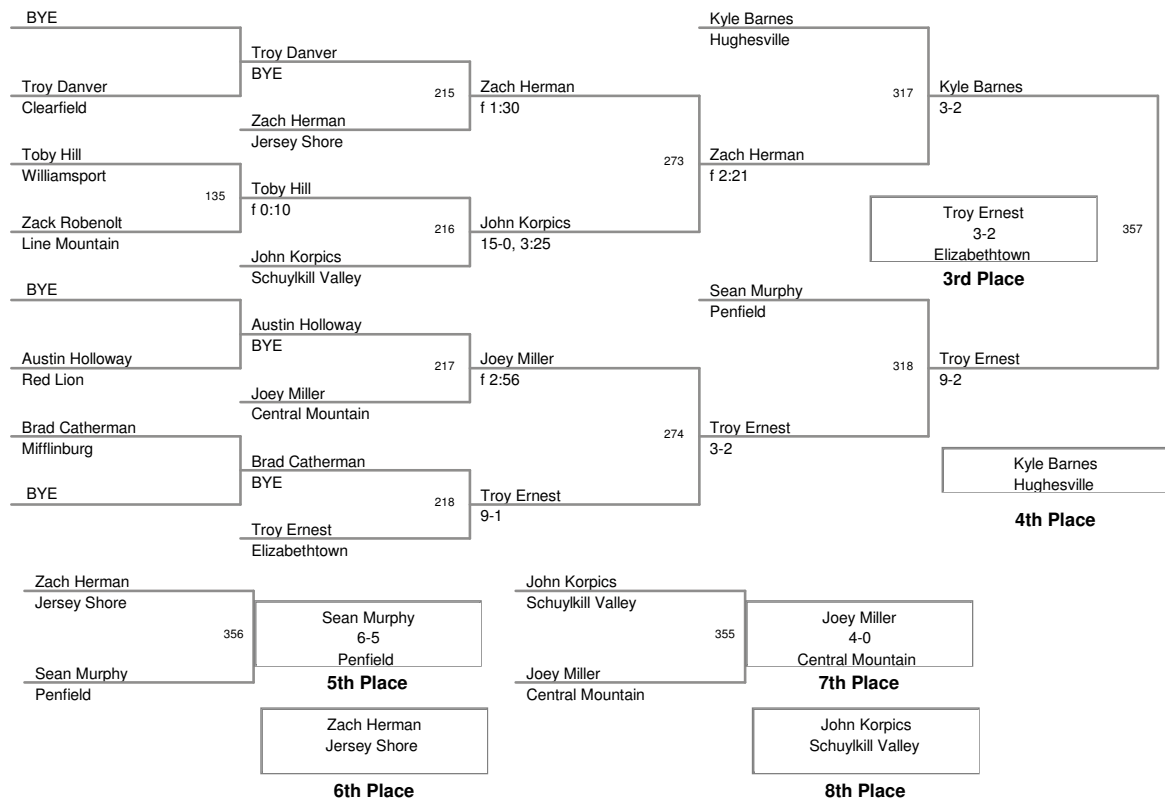

37th Annual
Top Hat Tournament

125 Lbs

37th Annual
Top Hat Tournament

130 Lbs

37th Annual
Top Hat Tournament

135 Lbs

37th Annual
Top Hat Tournament

140 Lbs