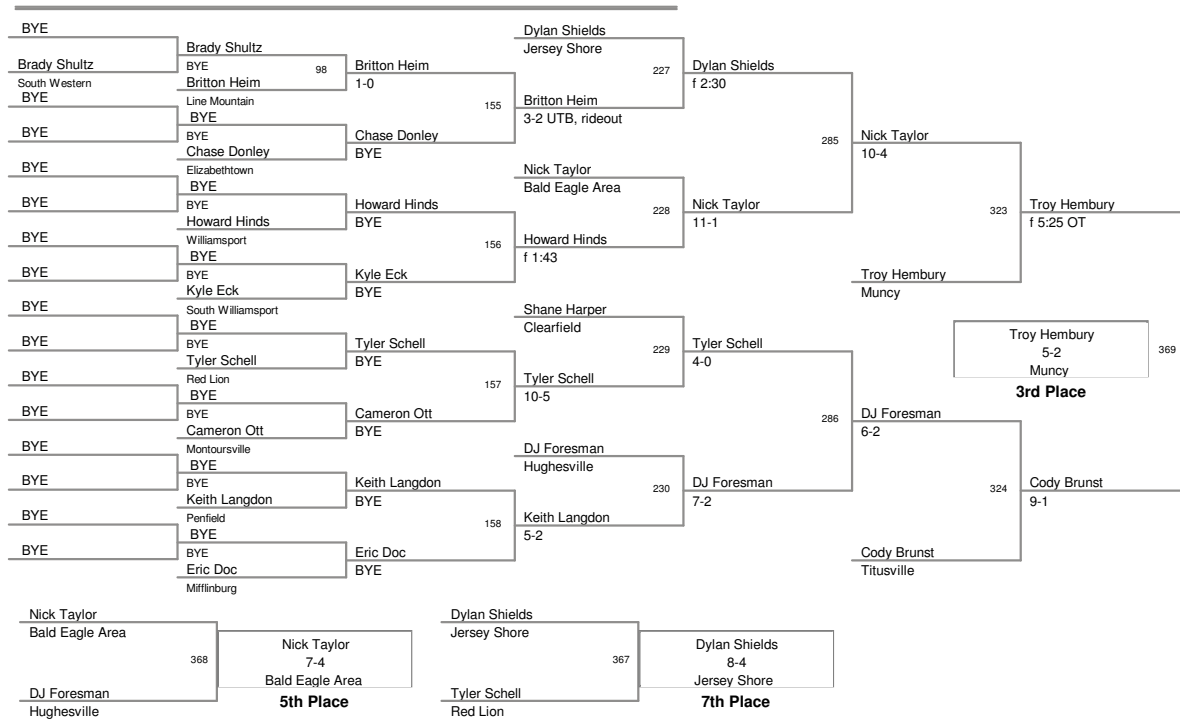

37th Annual
Top Hat Tournament

152 Lbs