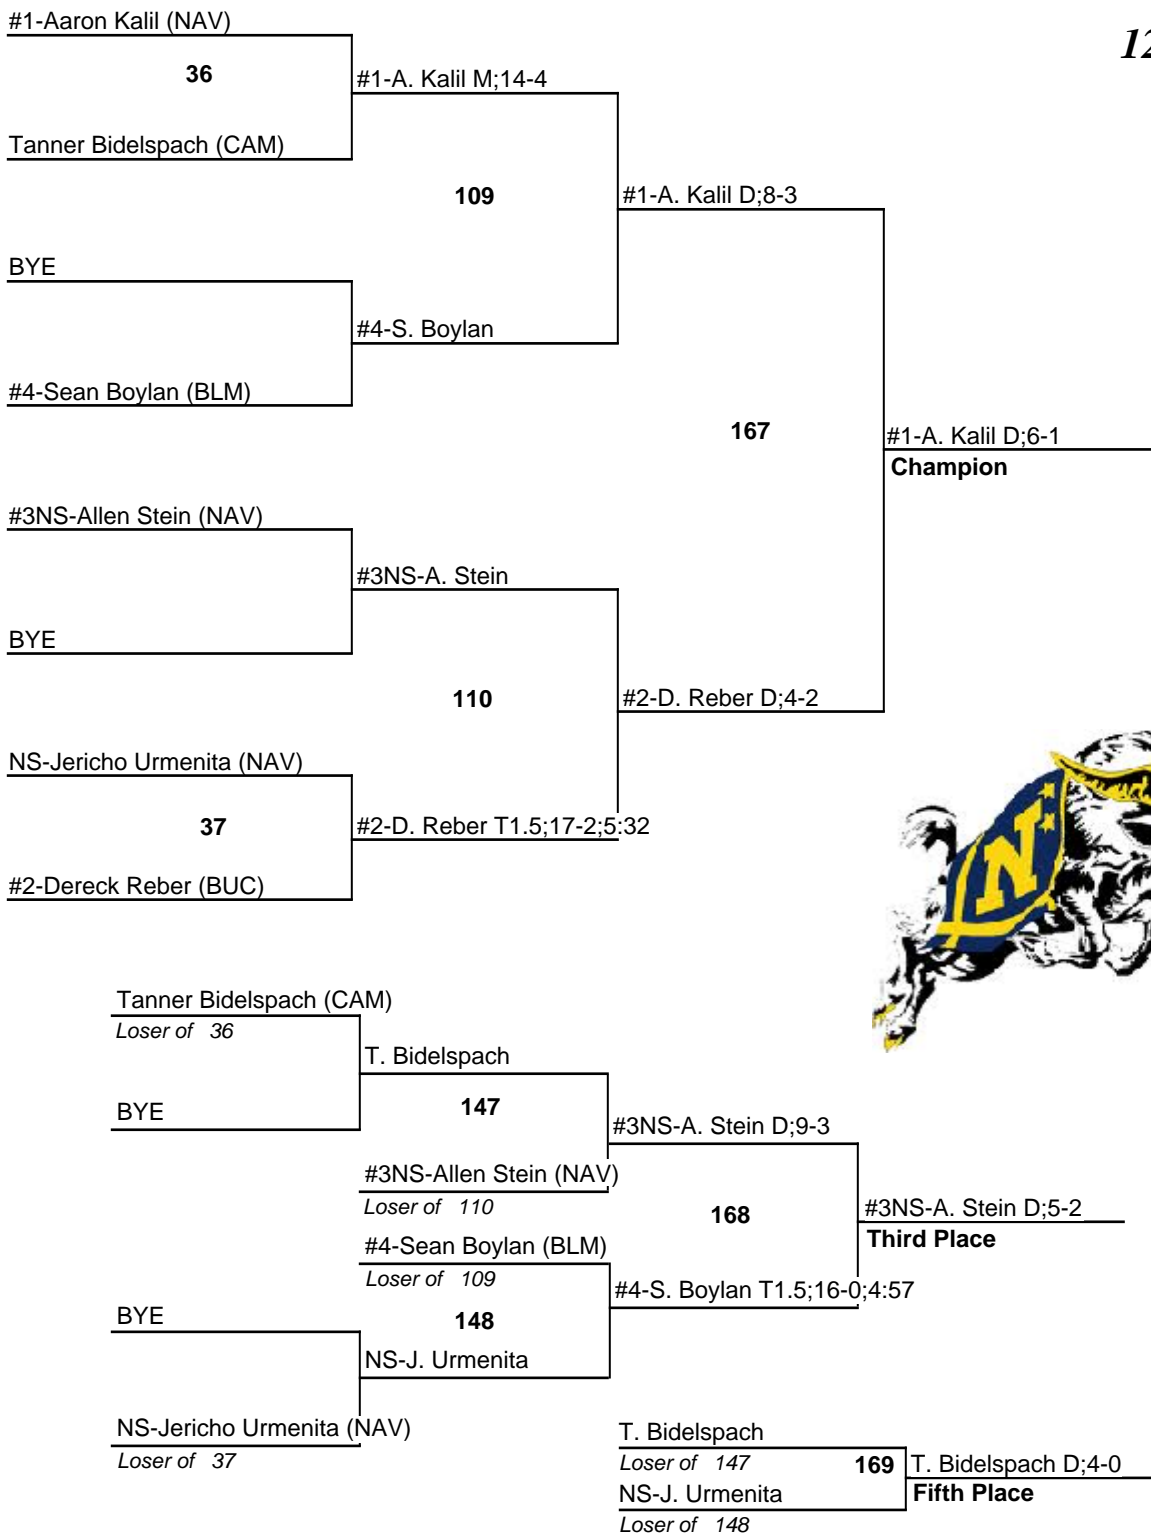

2010 Navy Classic

20 November 2010

125

2010 Navy Classic

20 November 2010

133

2010 Navy Classic

20 November 2010

141

2010 Navy Classic

20 November 2010

149

2010 Navy Classic

20 November 2010

157

2010 Navy Classic

20 November 2010

165

2010 Navy Classic

20 November 2010

174

2010 Navy Classic

20 November 2010

#1-Luke Rebertus (NAV)