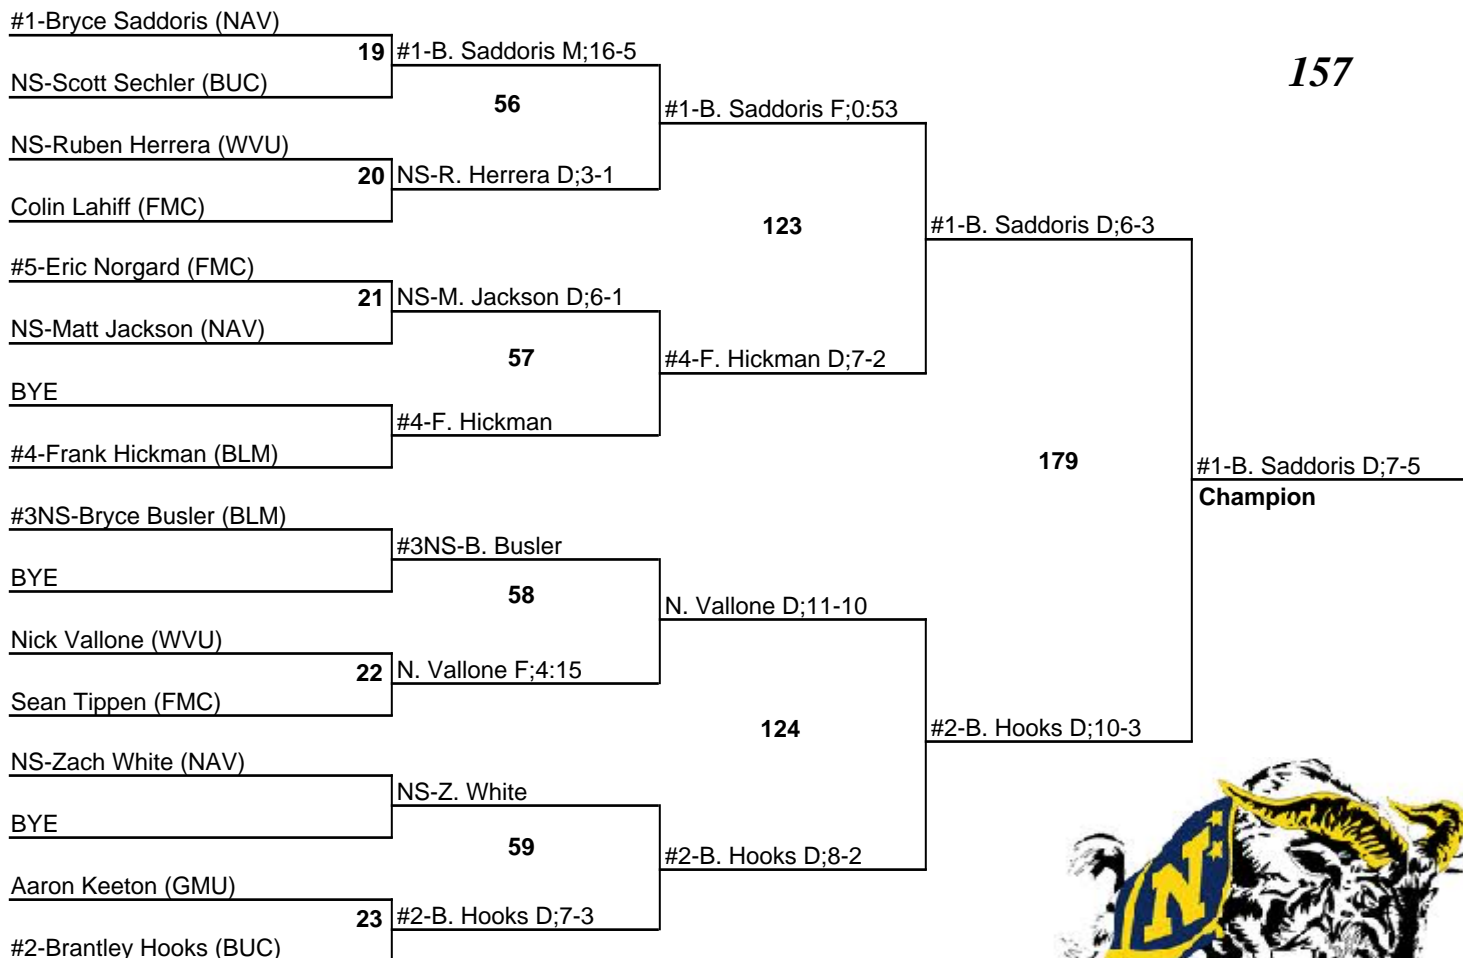

141

2010 Navy Classic

20 November 2010

149

2010 Navy Classic

20 November 2010

157

2010 Navy Classic

20 November 2010

165

2010 Navy Classic

20 November 2010

174

2010 Navy Classic

20 November 2010

#1-Luke Rebertus (NAV)