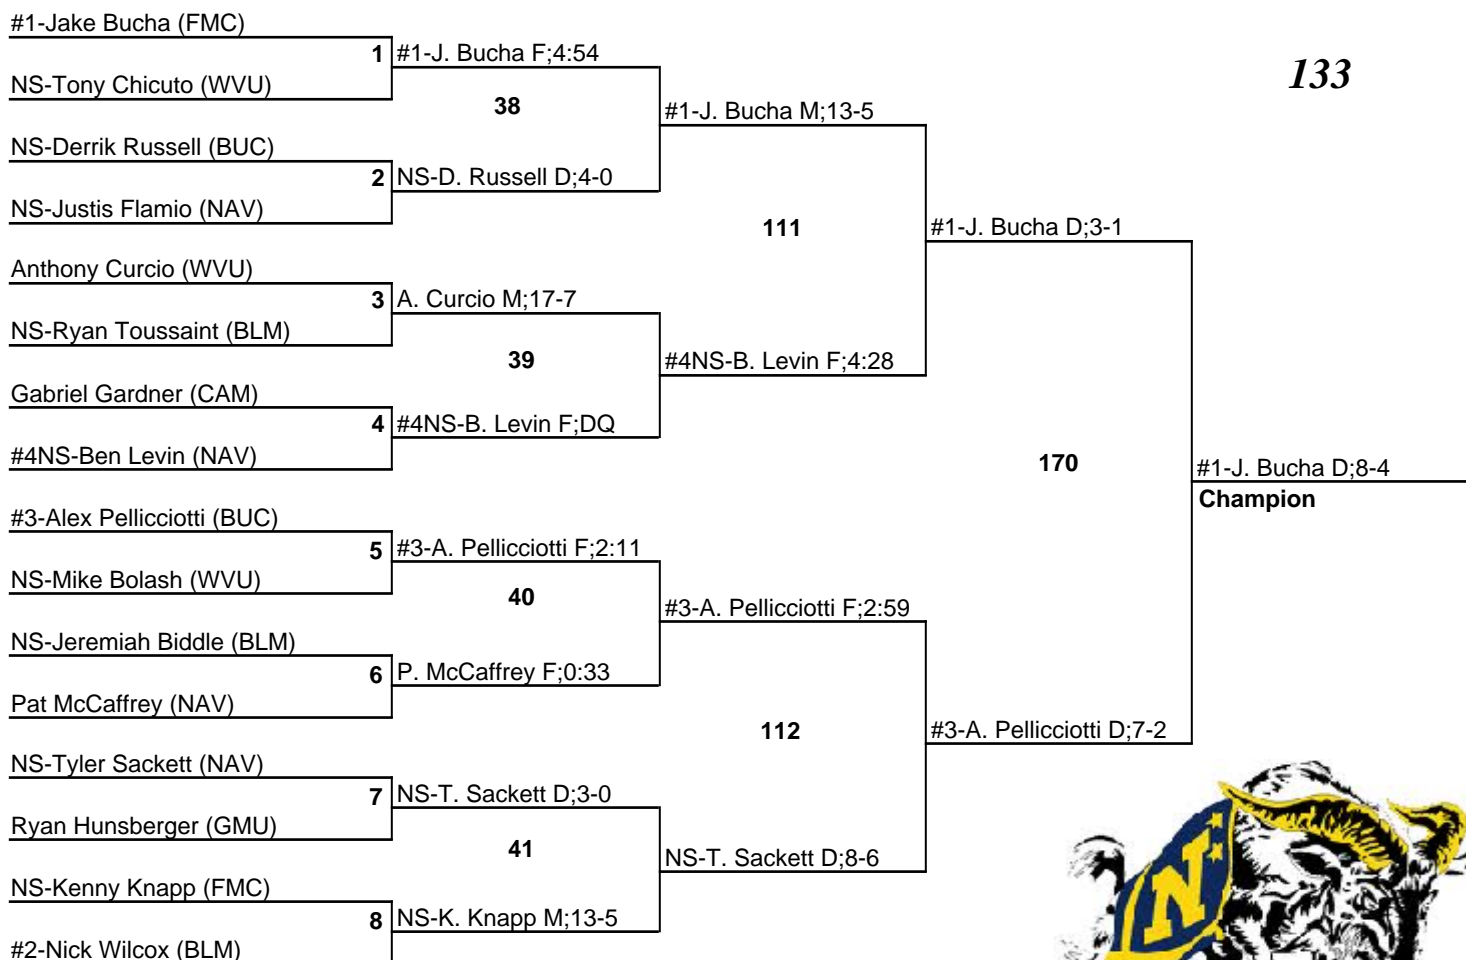

2010 Navy Classic

20 November 2010

125

2010 Navy Classic

20 November 2010

133

2010 Navy Classic

20 November 2010

141

2010 Navy Classic

20 November 2010

149

2010 Navy Classic

20 November 2010

157

2010 Navy Classic

20 November 2010

165

2010 Navy Classic

20 November 2010

174

2010 Navy Classic

20 November 2010

#1-Luke Rebertus (NAV)