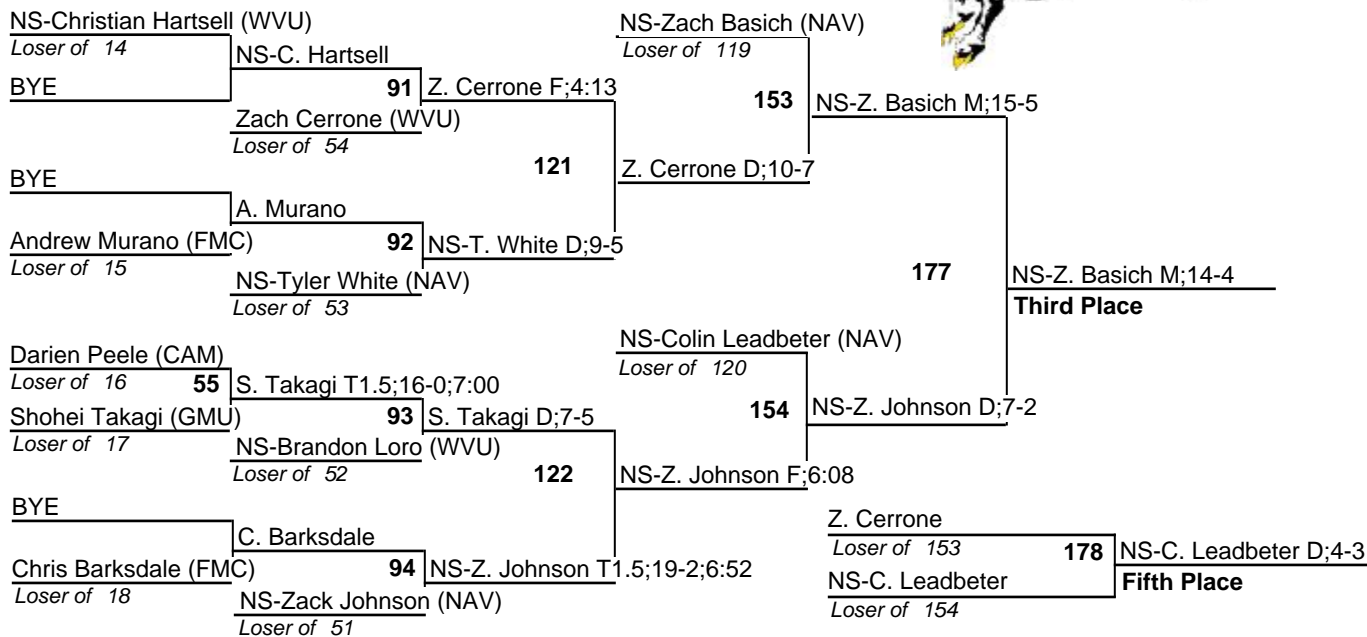

2010 Navy Classic

20 November 2010

125

2010 Navy Classic

20 November 2010

133

2010 Navy Classic

20 November 2010

141

2010 Navy Classic

20 November 2010

149

2010 Navy Classic

20 November 2010

157

2010 Navy Classic

20 November 2010

165

2010 Navy Classic

20 November 2010

174

2010 Navy Classic

20 November 2010

#1-Luke Rebertus (NAV)