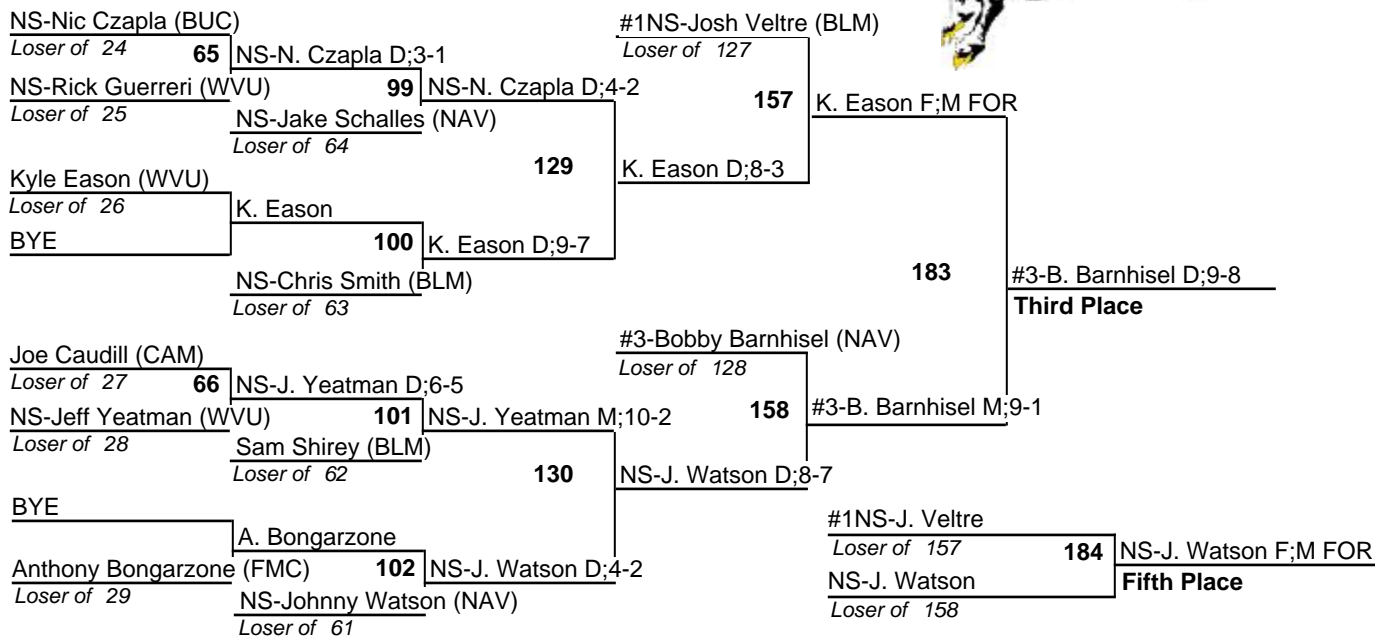

141

2010 Navy Classic

20 November 2010

149

2010 Navy Classic

20 November 2010

157

2010 Navy Classic

20 November 2010

165

2010 Navy Classic

20 November 2010

174

2010 Navy Classic

20 November 2010

#1-Luke Rebertus (NAV)