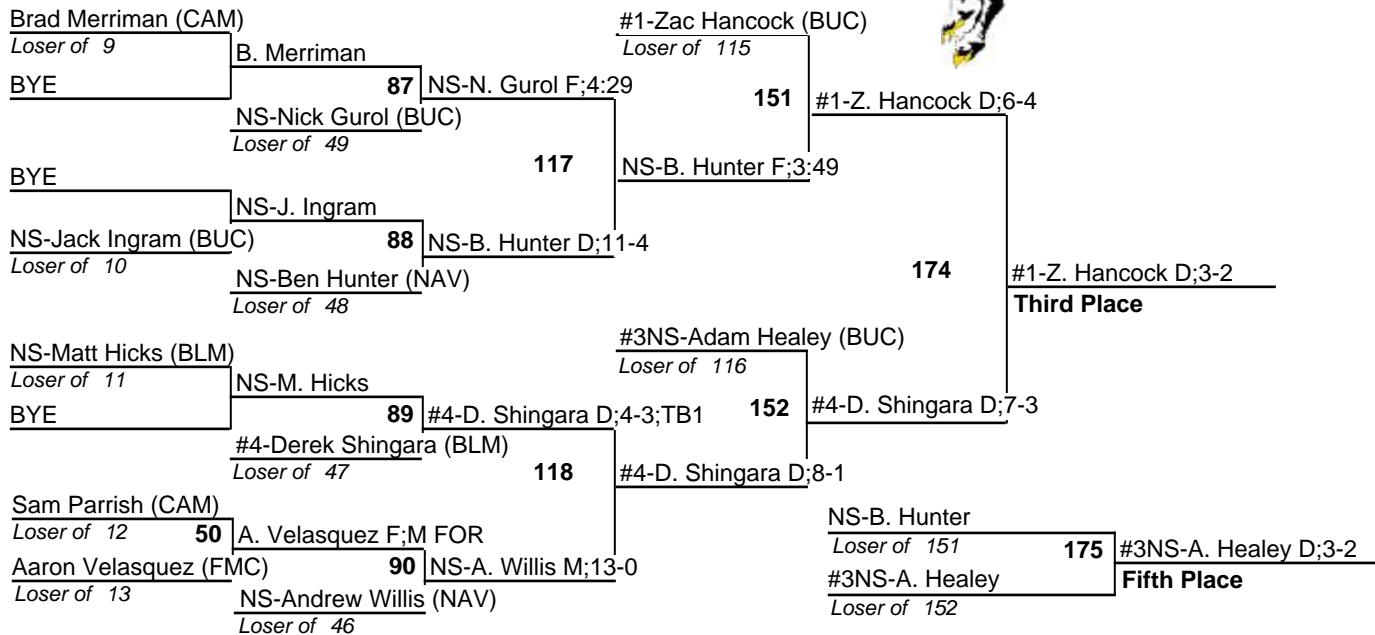

2010 Navy Classic

20 November 2010

125

2010 Navy Classic

20 November 2010

133

2010 Navy Classic

20 November 2010

141

2010 Navy Classic

20 November 2010

149

2010 Navy Classic

20 November 2010

157

2010 Navy Classic

20 November 2010

165

2010 Navy Classic

20 November 2010

174

2010 Navy Classic

20 November 2010

#1-Luke Rebertus (NAV)