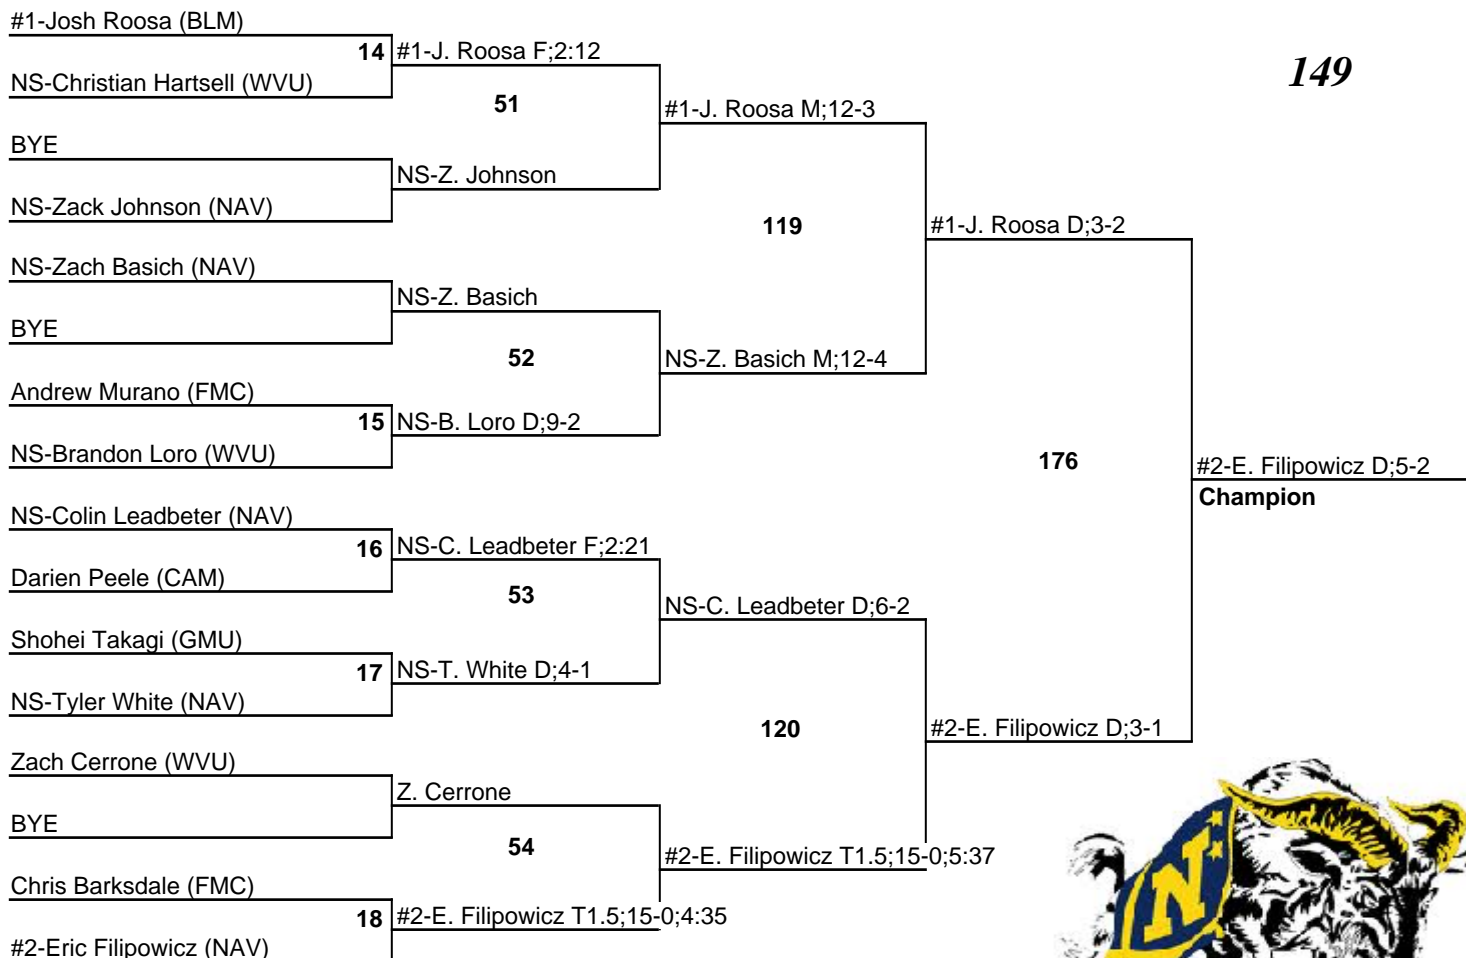

2010 Navy Classic

20 November 2010

125

2010 Navy Classic

20 November 2010

133

2010 Navy Classic

20 November 2010

141

2010 Navy Classic

20 November 2010

149

2010 Navy Classic

20 November 2010

157

2010 Navy Classic

20 November 2010

165

2010 Navy Classic

20 November 2010

174

2010 Navy Classic

20 November 2010

#1-Luke Rebertus (NAV)