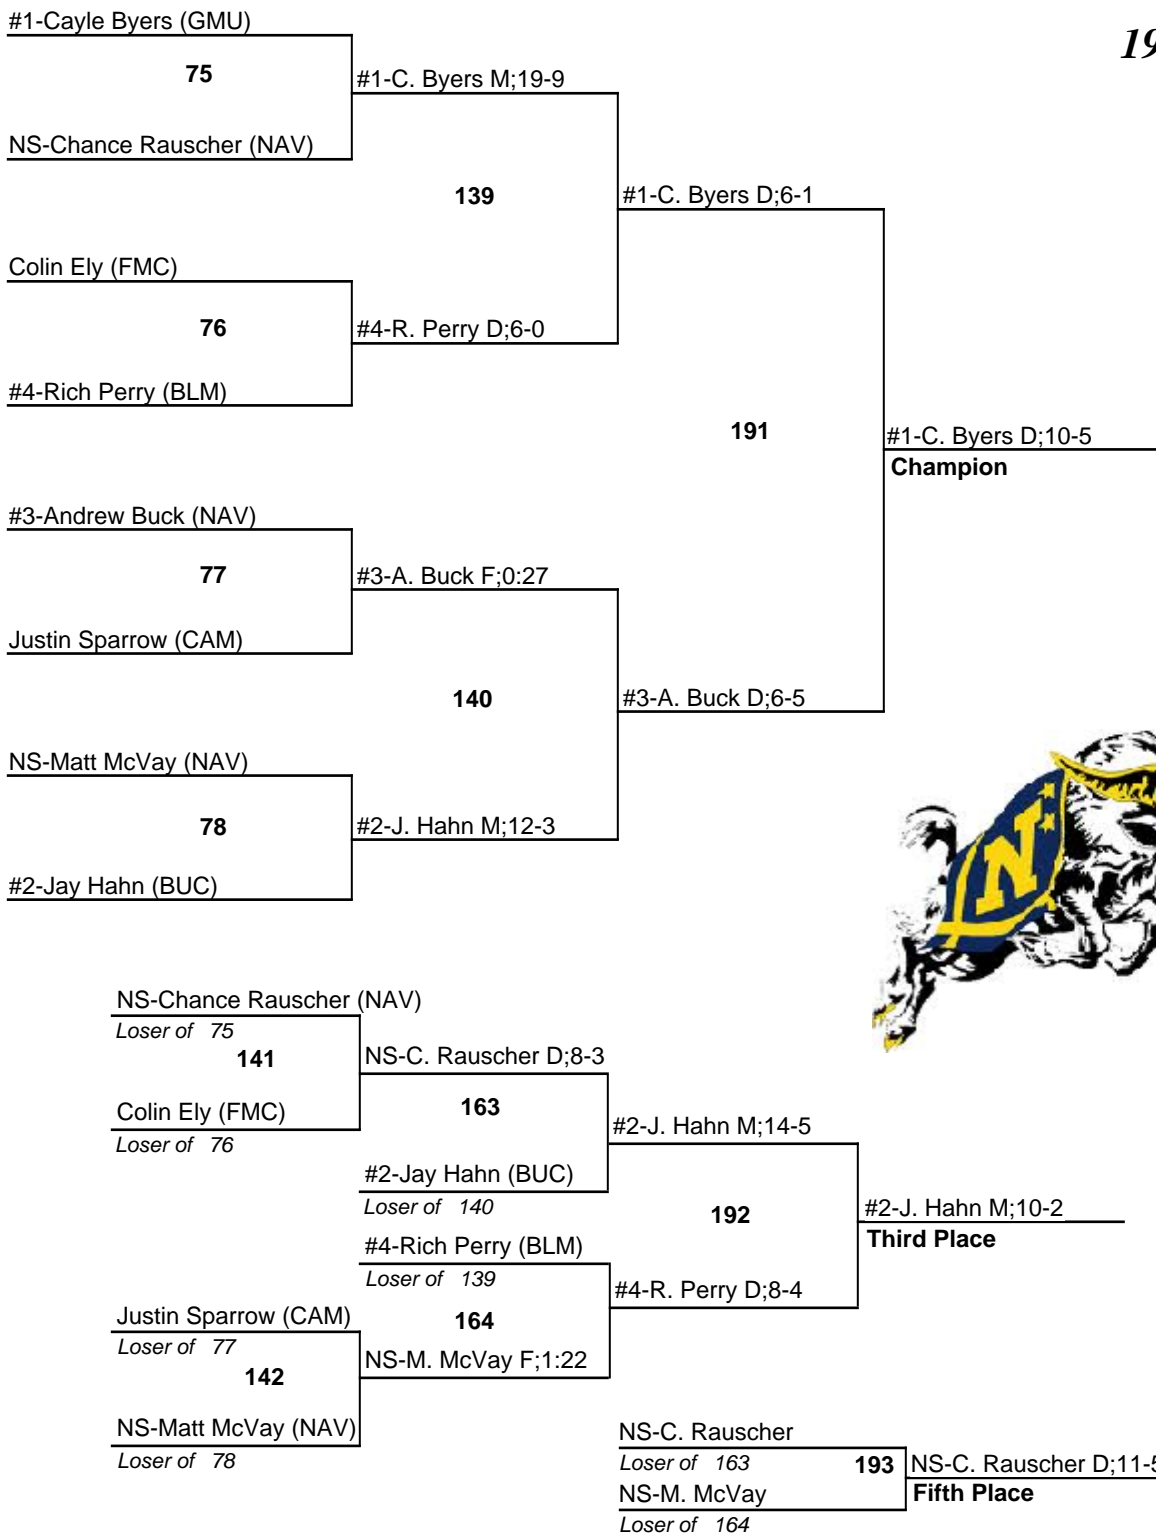

2010 Navy Classic

20 November 2010

125

2010 Navy Classic

20 November 2010

133

2010 Navy Classic

20 November 2010

141

2010 Navy Classic

20 November 2010

149

2010 Navy Classic

20 November 2010

157

2010 Navy Classic

20 November 2010

165

2010 Navy Classic

20 November 2010

174

2010 Navy Classic

20 November 2010

#1-Luke Rebertus (NAV)

184

2010 Navy Classic

20 November 2010

197

2010 Navy Classic

20 November 2010

285