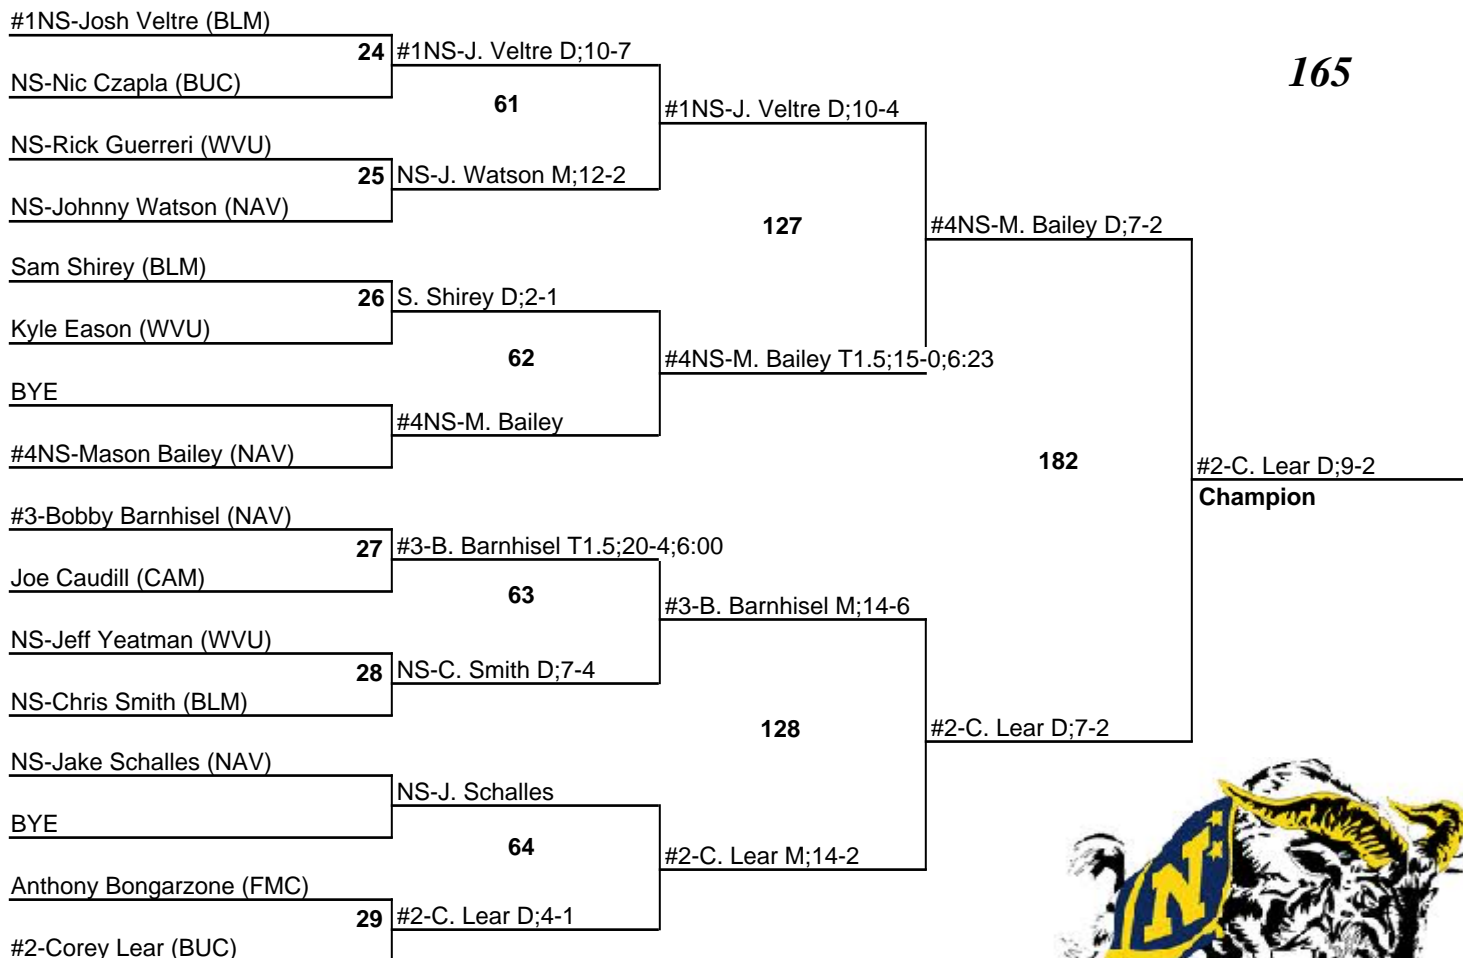

141

2010 Navy Classic

20 November 2010

149

2010 Navy Classic

20 November 2010

157

2010 Navy Classic

20 November 2010

165

2010 Navy Classic

20 November 2010

174

2010 Navy Classic

20 November 2010

#1-Luke Rebertus (NAV)