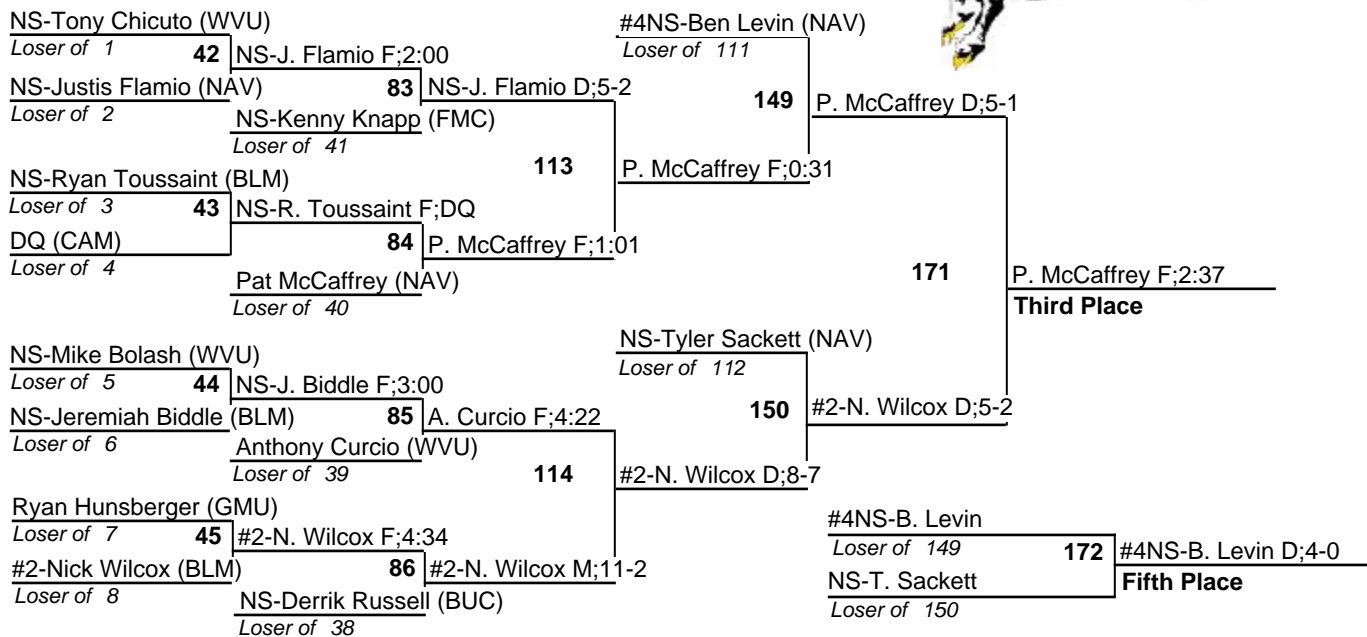

2010 Navy Classic

20 November 2010

125

2010 Navy Classic

20 November 2010

133

2010 Navy Classic

20 November 2010

141

2010 Navy Classic

20 November 2010

149

2010 Navy Classic

20 November 2010

157

2010 Navy Classic

20 November 2010

165

2010 Navy Classic

20 November 2010

174

2010 Navy Classic

20 November 2010

#1-Luke Rebertus (NAV)