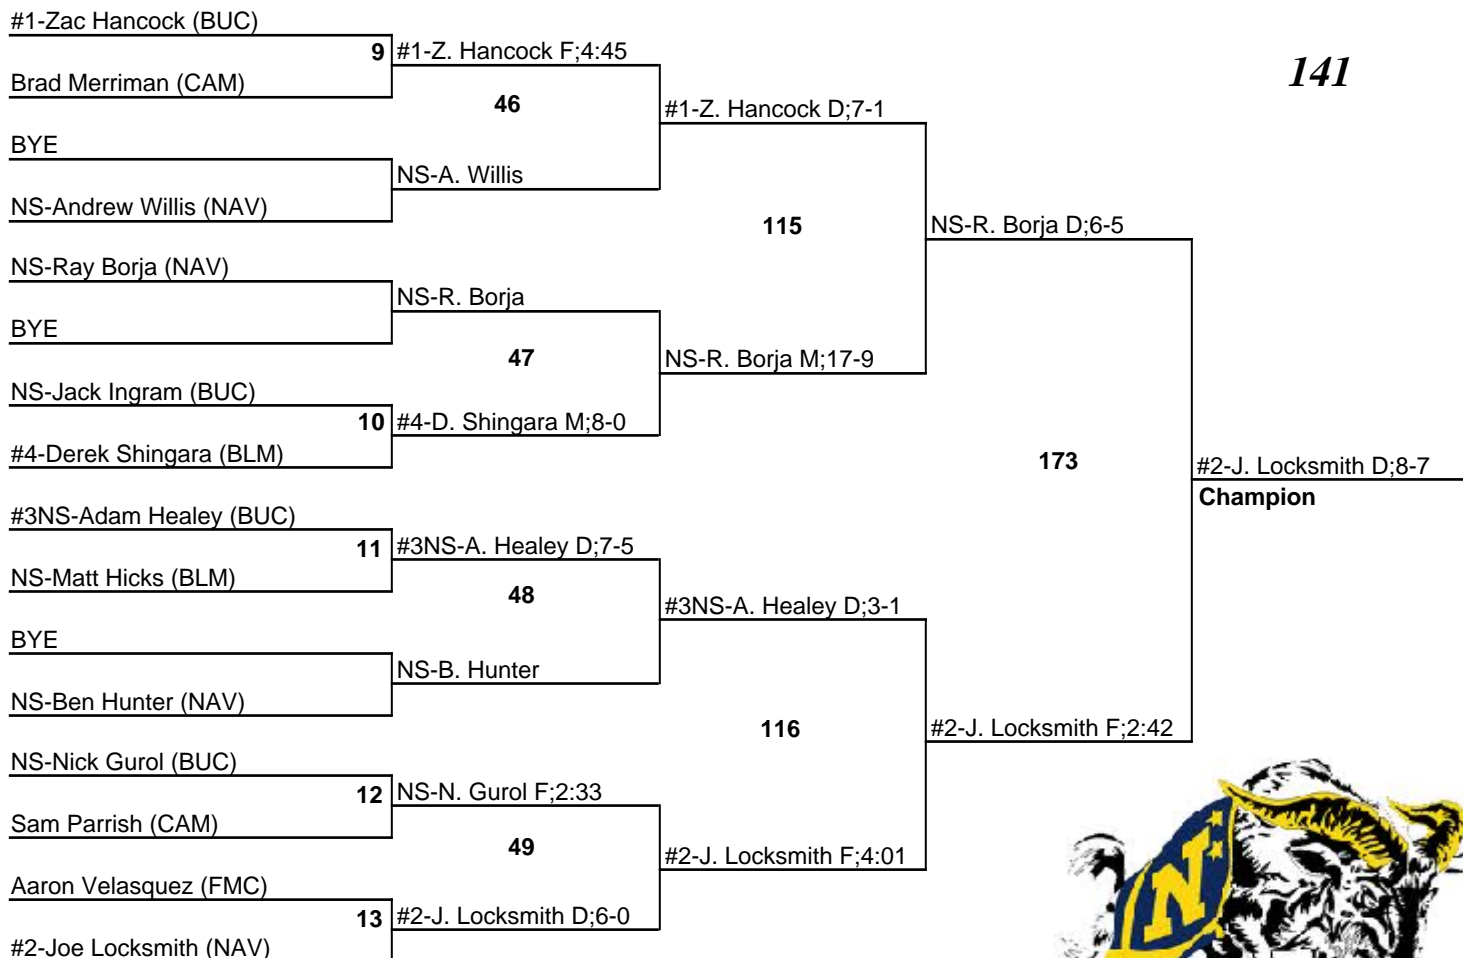

2010 Navy Classic

20 November 2010

125

2010 Navy Classic

20 November 2010

133

2010 Navy Classic

20 November 2010

141

2010 Navy Classic

20 November 2010

149

2010 Navy Classic

20 November 2010

157

2010 Navy Classic

20 November 2010

165

2010 Navy Classic

20 November 2010

174

2010 Navy Classic

20 November 2010

#1-Luke Rebertus (NAV)