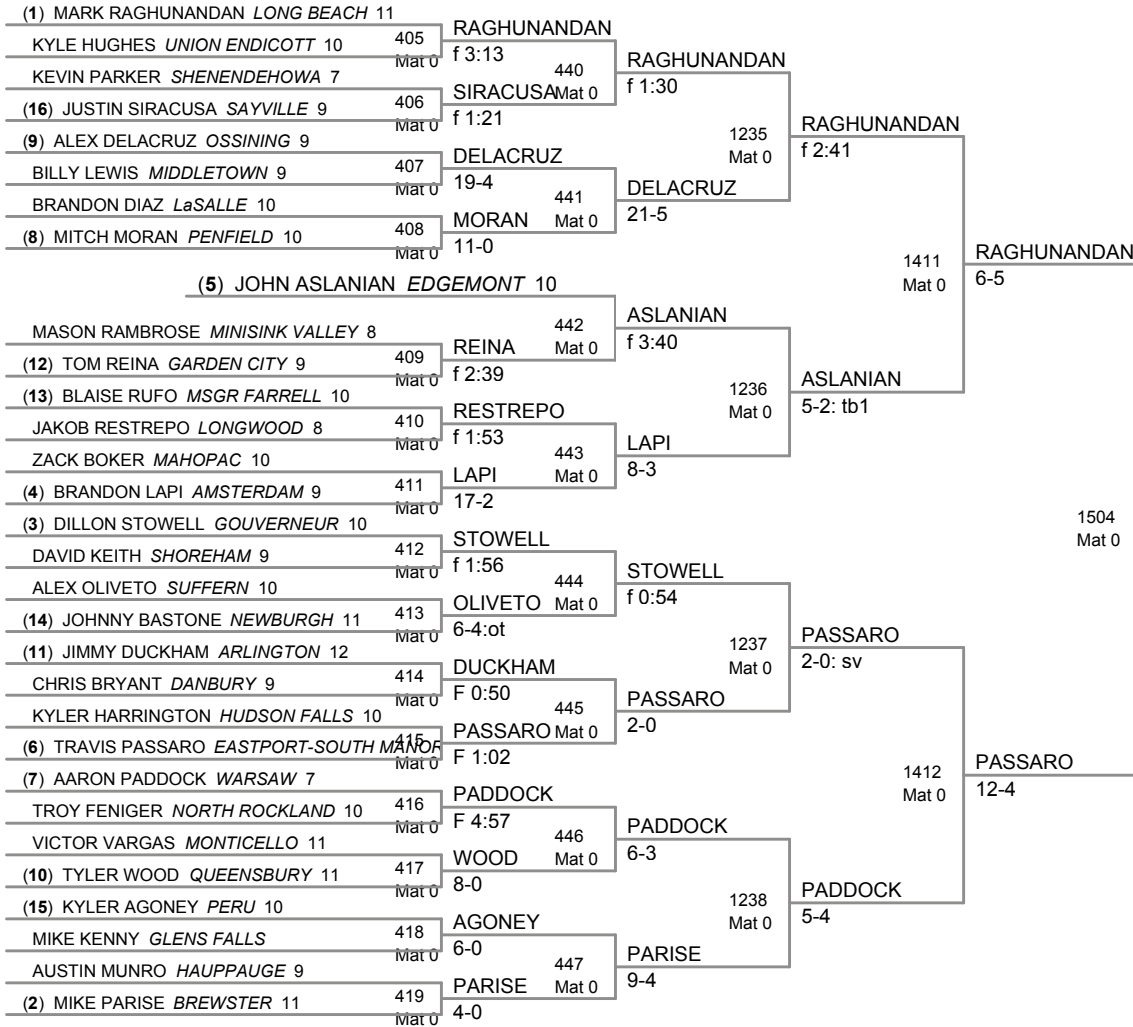

Plc	Points	Team	CH	CO
1	178.5	LONGWOOD	-	-
2	142.5	SHENENDEHOWA	-	-
3	127	FOX LANE	-	-
4	119.5	LONG BEACH	-	-
5	115	HAUPPAUGE	-	-
6	112	WARWICK VALLEY	-	-
7	94.5	WAYNE	-	-
8	89.5	JOHN GLENN	-	-
9	84	PERU	-	-
10	75	LaSALLE	-	-
11	74	PAL MAC	-	-
12	68	GREENE	-	-
13	65.5	MacARTHUR	-	-
13	65.5	MAHOPAC	-	-
15	65	MSGR FARRELL	-	-
16	62.5	HOLLEY CENTRAL	-	-
16	62.5	SOMERS	-	-
18	59.5	SUFFERN	-	-
19	58.5	MINISINK VALLEY	-	-
20	56.5	PENFIELD	-	-
21	55.5	HUDSON FALLS	-	-
22	55	TIOGA	-	-
23	54	DUANESBURG	-	-
24	49.5	AMSTERDAM	-	-
25	48	CANASTOTA	-	-
25	48	COLONIE	-	-
27	46	PINE BUSH	-	-
28	44	NANUET	-	-
29	43	QUEENSBURY	-	-
30	42	DANBURY	-	-
30	42	JOHN JAY-CR	-	-
30	42	NORTH ROCKLAND	-	-

Team Scores HS@ Sat, 15 Jan 2011 19:08:59

Plc	Points	Team	CH	CO
33	39.5	ARLINGTON	-	-
33	39.5	SAYVILLE	-	-
35	39	JOHNSON CITY	-	-
36	37.5	EASTPORT-SOUTH MANOR	-	-
37	37	RAVENA	-	-
38	36.5	BEACON	-	-
39	36	PIONEER	-	-
40	35.5	NEW ROCHELLE	-	-
41	35	GARDEN CITY	-	-
42	34	CORNWALL	-	-
42	34	KINGSTON	-	-
42	34	WARSAW	-	-
45	33	ISLIP	-	-
45	33	MONROE WOODBURY	-	-
47	31.5	SHOREHAM	-	-
48	31	BURNT HILLS	-	-
49	30.5	ROCKY POINT	-	-
50	30	PORT JERVIS	-	-
50	30	WATERVLIET-LC	-	-
52	26.5	HAYFIELD	-	-
52	26.5	LANCASTER	-	-
54	25	FRAMINGHAM	-	-
54	25	UNION ENDICOTT	-	-
56	24	WHITEHALL	-	-
57	23.5	SHERBURNE-EARLVILLE	-	-
58	23	ATTICA	-	-
58	23	MIDDLETOWN	-	-
60	22.5	NYACK	-	-
61	19	BREWSTER	-	-
61	19	EDEN	-	-
61	19	NEWBURGH	-	-
64	18.5	NORTH SALEM	-	-

96 Lbs

103 Lbs

112 Lbs

112 Lbs

119 Lbs

119 Lbs

125 Lbs

125 Lbs