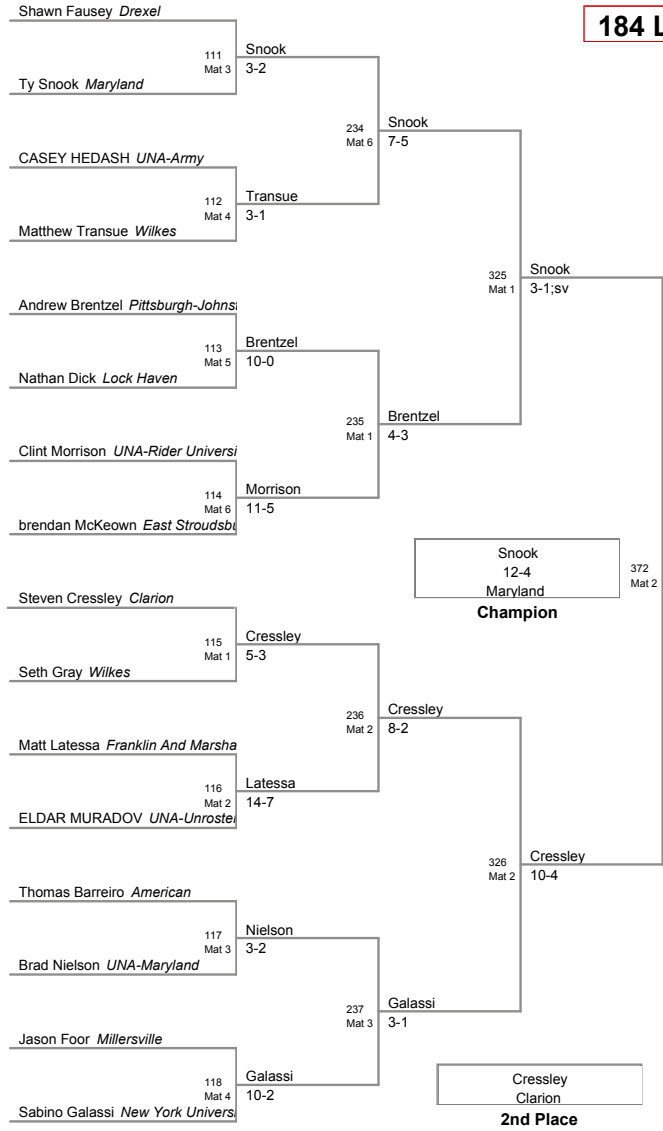

2010 Wilkes Open
College

184 Lbs