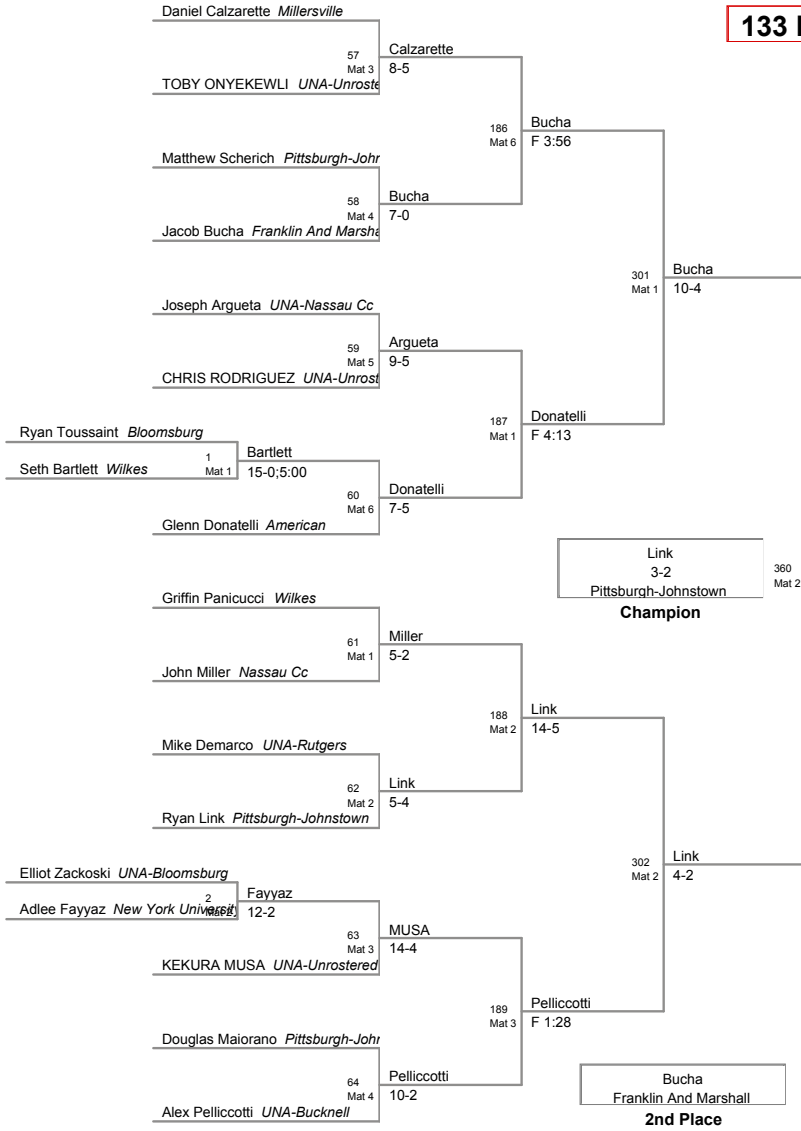

2010 Wilkes Open
College

133 Lbs