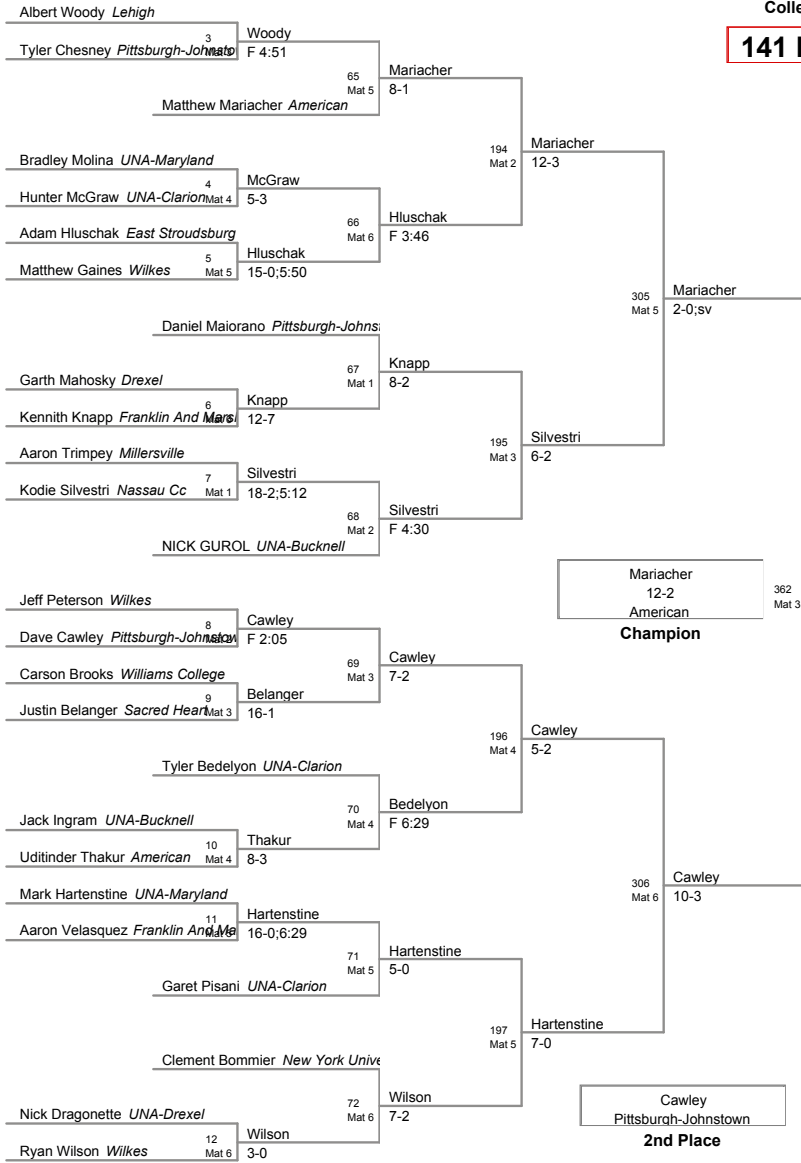

Untitled

2010 78TH Annual wilkes open

George Ralston	Most Falls	Shane Smith	Millersville	6	4:56	157 Lbs
Marv Antinnes	Most Points	Jordan Beverly	Rutgers	30		149 Lbs
John G Reese	Outstanding Wrestler	Jordan Beverly	Rutgers	30		149 Lbs

2010 Wilkes Open
College

125 Lbs

2010 Wilkes Open
College

133 Lbs

2010 Wilkes Open
College

141 Lbs

2010 Wilkes Open
College

149 Lbs