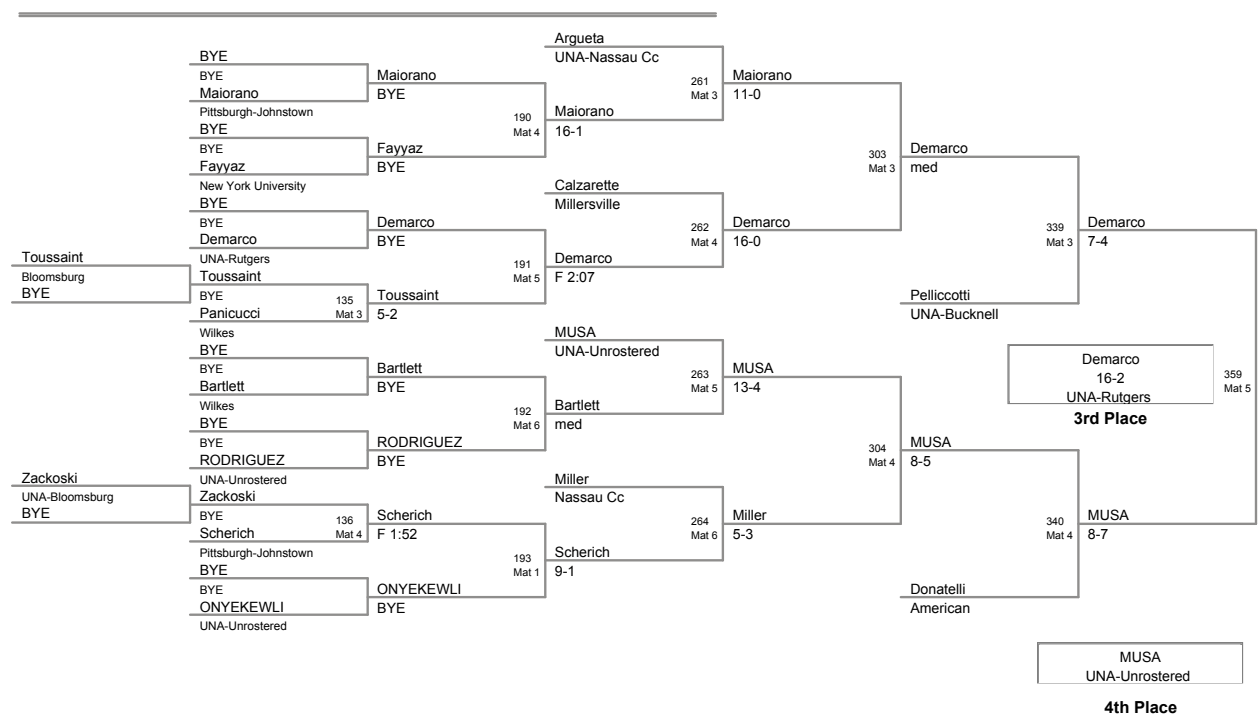

2010 Wilkes Open
College

133 Lbs