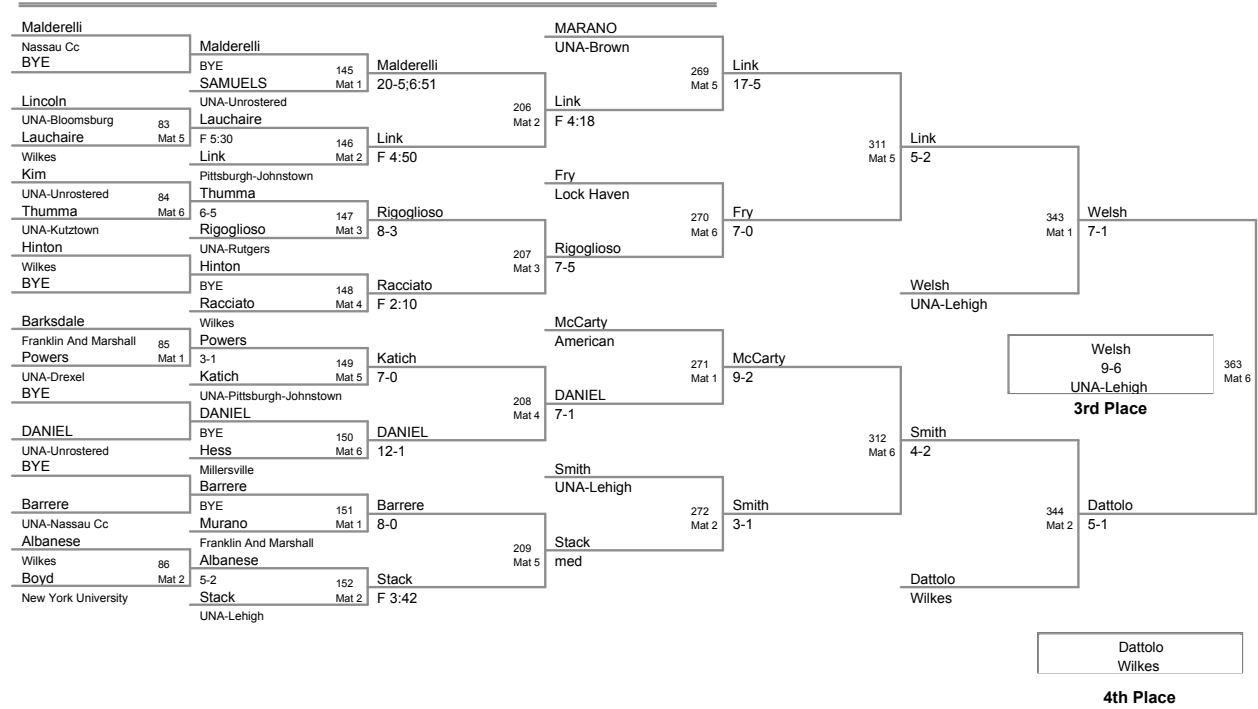

2010 Wilkes Open
College

125 Lbs

2010 Wilkes Open
College

133 Lbs

2010 Wilkes Open
College

141 Lbs

2010 Wilkes Open
College

149 Lbs