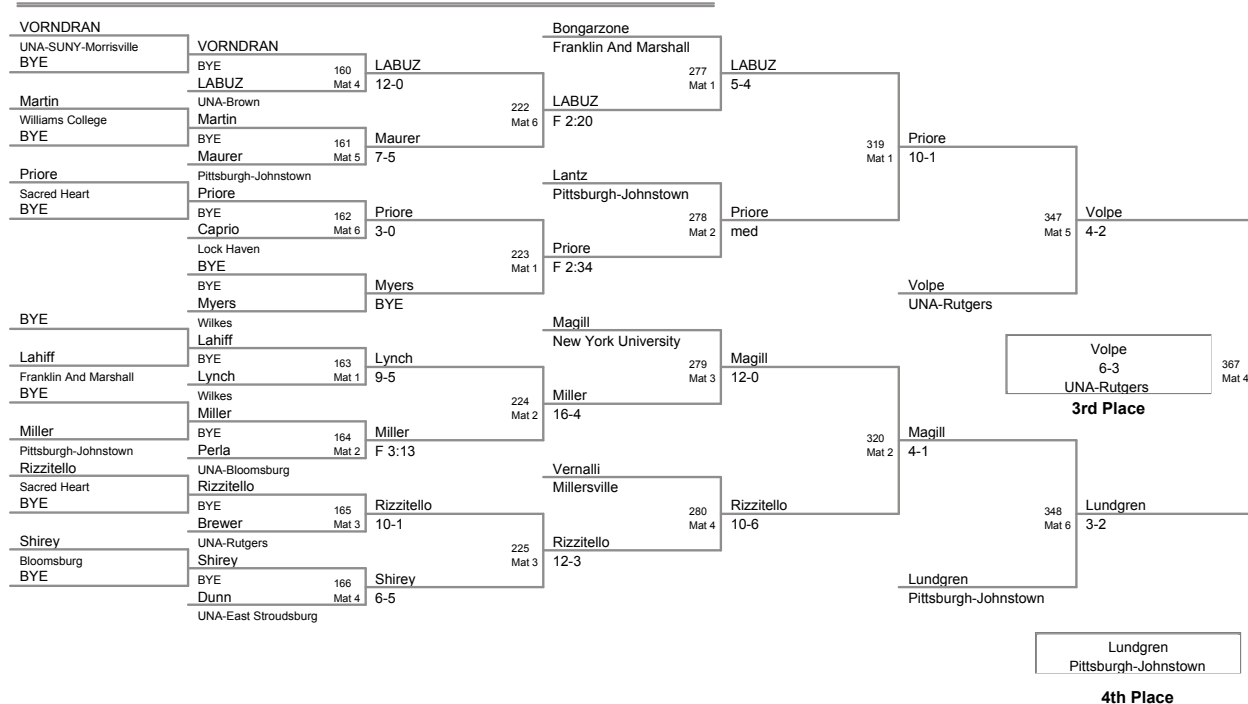

2010 Wilkes Open
College

165 Lbs