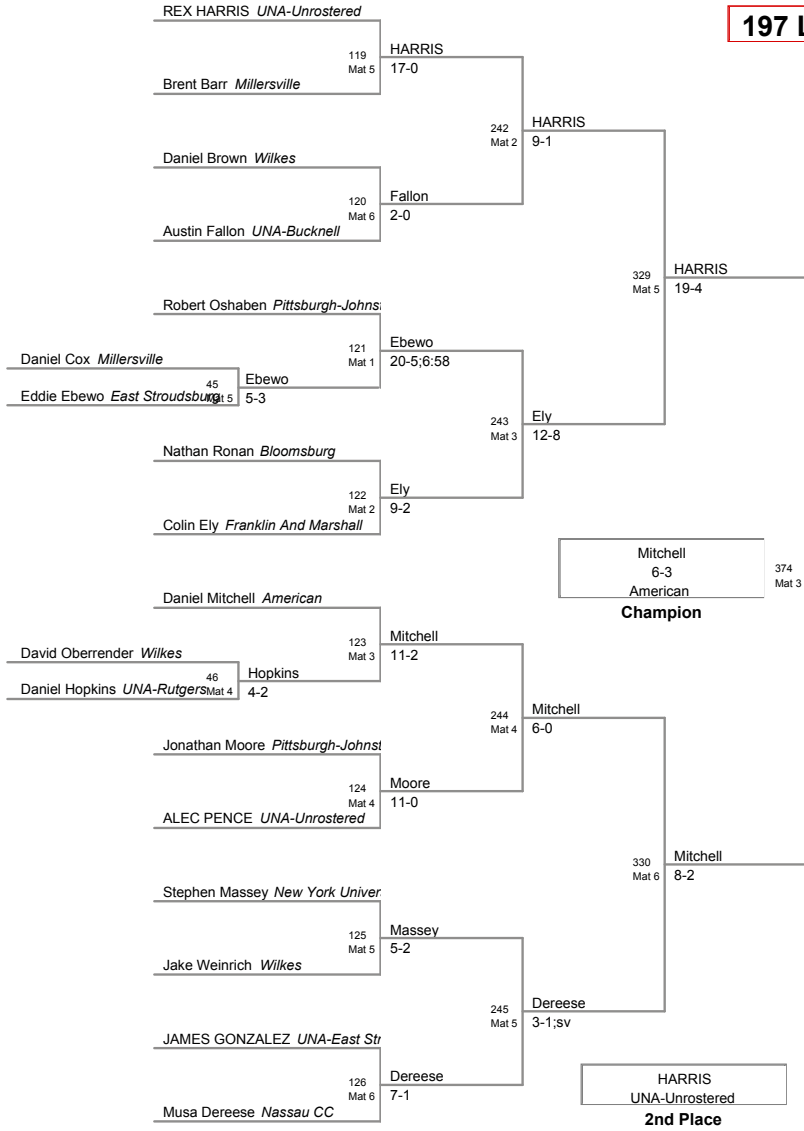

Untitled

2010 78TH Annual wilkes open

George Ralston	Most Falls	Shane Smith	Millersville	6	4:56	157 Lbs
Marv Antinnes	Most Points	Jordan Beverly	Rutgers	30		149 Lbs
John G Reese	Outstanding Wrestler	Jordan Beverly	Rutgers	30		149 Lbs

141 Lbs:

1st:	Matthew	Mariacher	American	FR
2nd:	Dave	Cawley	Pittsburgh-Johnstown	RSFR
3rd:	Mark	Hartenstine	Maryland	FR
4th:	Kodie	Silvestri	Nassau Cc	soph

149 Lbs:

1st:	Jordan	Beverly	Rutgers	FR
2nd:	Bryan	Smith	Bloomsburg	SO
3rd:	Shane	Welsh	Lehigh	RSSO
4th:	Anthony	Dattolo	Wilkes	JR

2010 Wilkes Open
College

165 Lbs

2010 Wilkes Open
College

184 Lbs

2010 Wilkes Open
College

197 Lbs

2010 Wilkes Open
College

285 Lbs