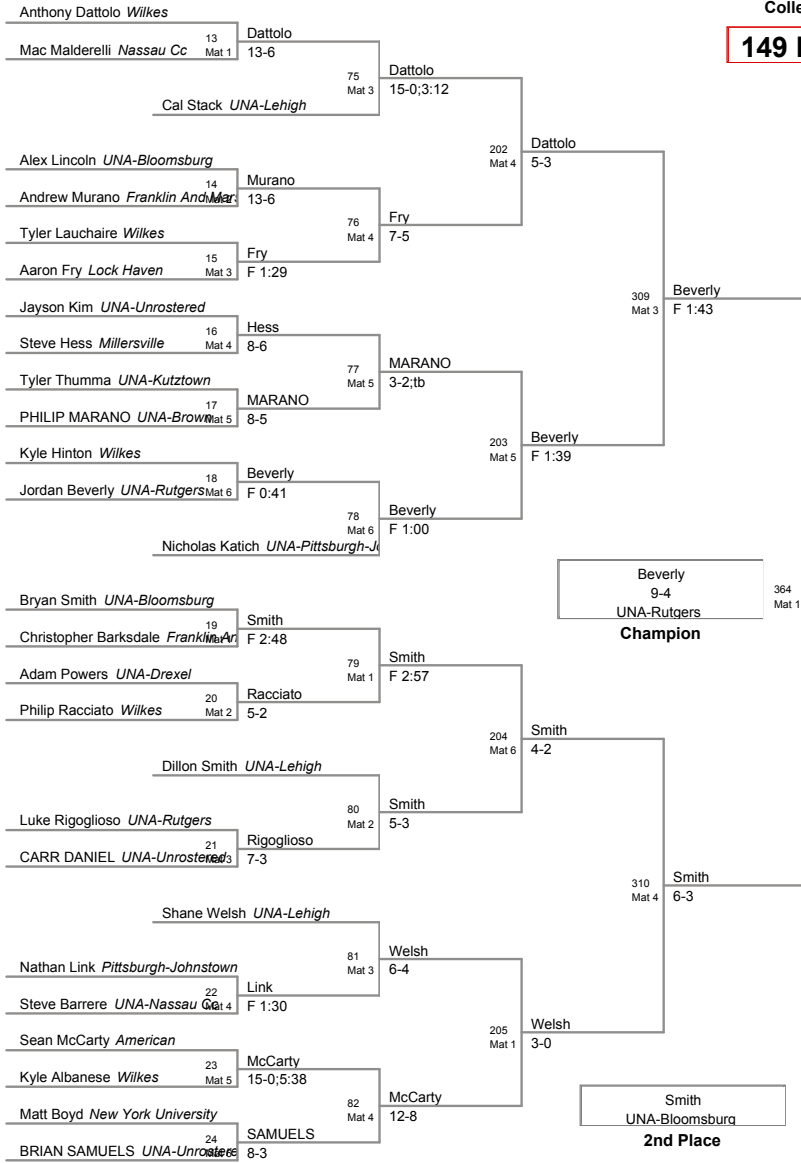

Untitled

2010 78TH Annual wilkes open

George Ralston	Most Falls	Shane Smith	Millersville	6	4:56	157 Lbs
Marv Antinnes	Most Points	Jordan Beverly	Rutgers	30		149 Lbs
John G Reese	Outstanding Wrestler	Jordan Beverly	Rutgers	30		149 Lbs

2010 Wilkes Open
College

125 Lbs

2010 Wilkes Open
College

133 Lbs

2010 Wilkes Open
College

141 Lbs

2010 Wilkes Open
College

149 Lbs