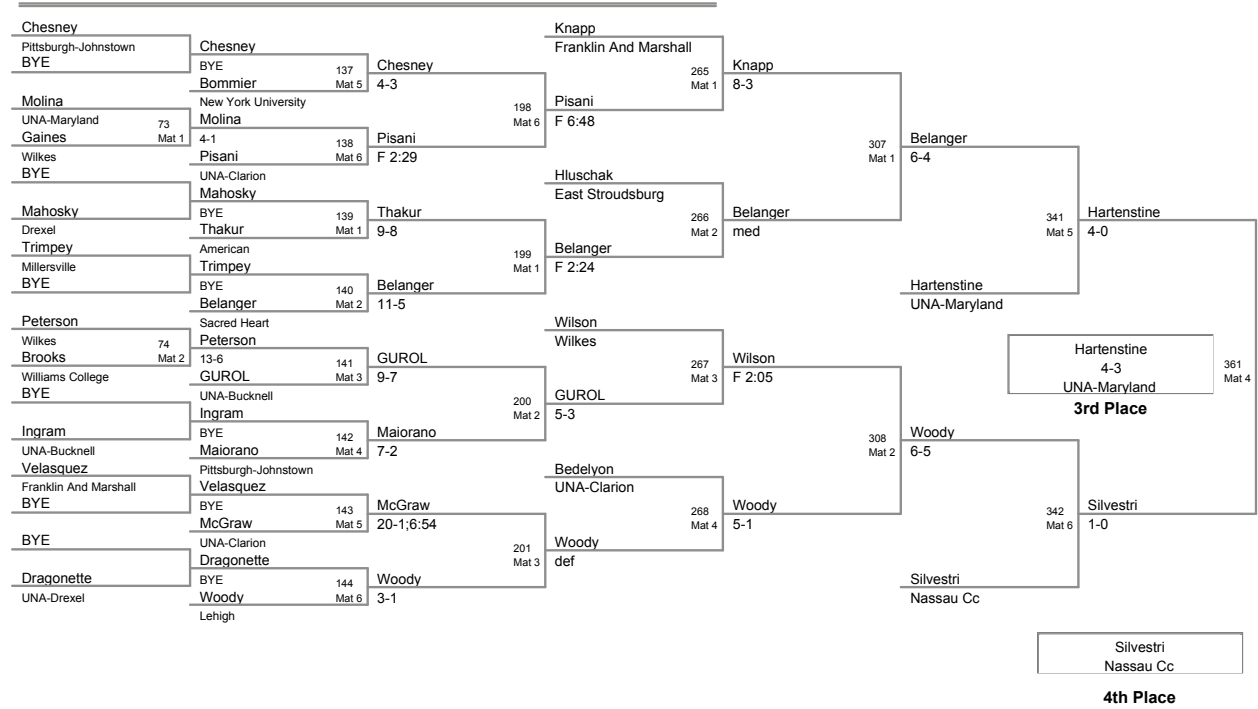

2010 Wilkes Open
College

125 Lbs

2010 Wilkes Open
College

133 Lbs

2010 Wilkes Open
College

141 Lbs

2010 Wilkes Open
College

149 Lbs