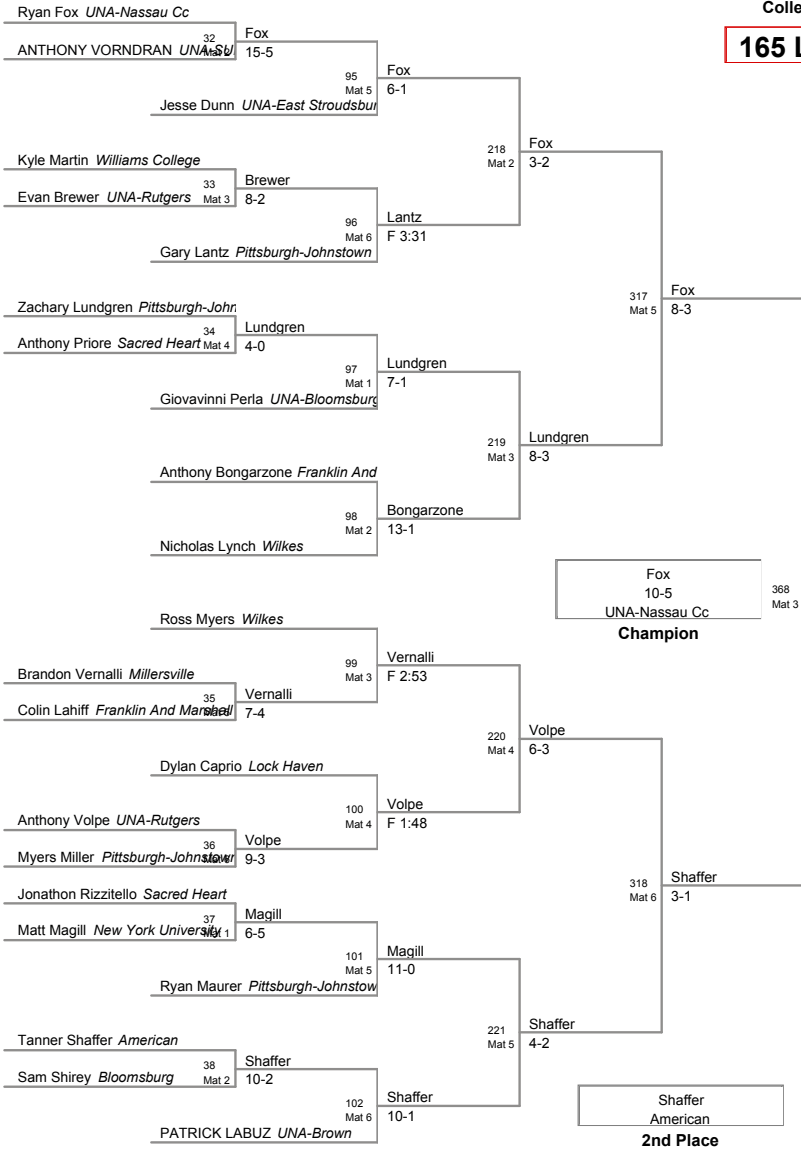

2010 Wilkes Open
College

165 Lbs