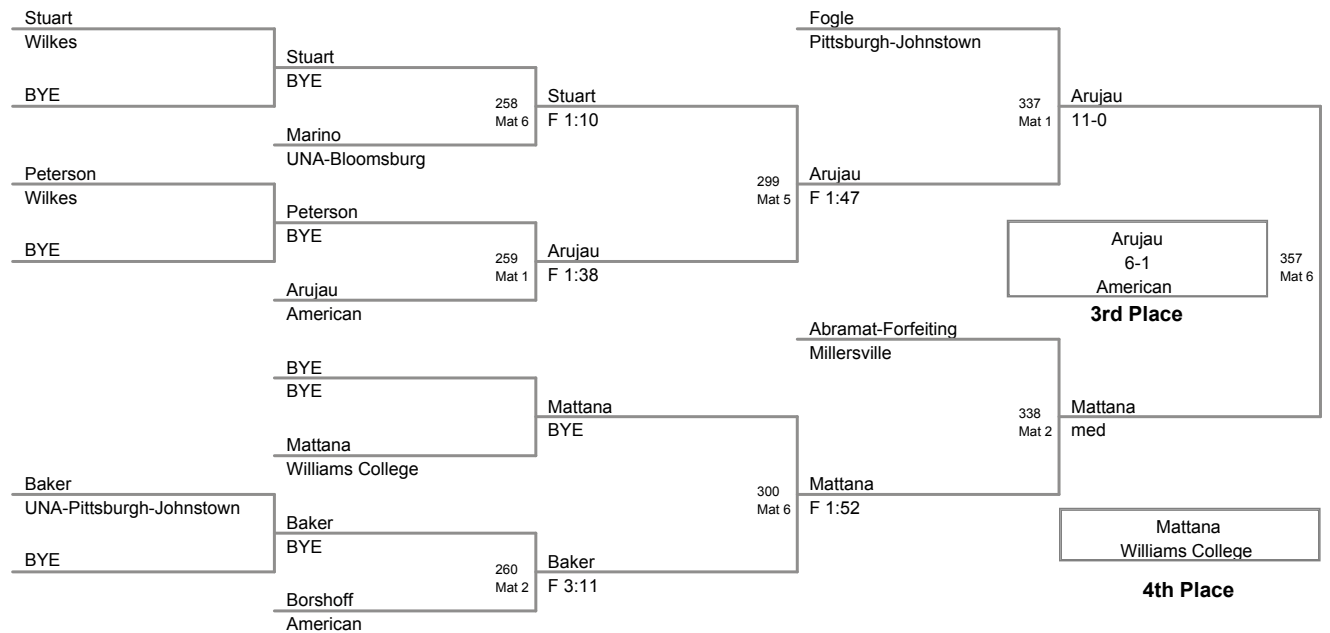

2010 Wilkes Open
College

125 Lbs