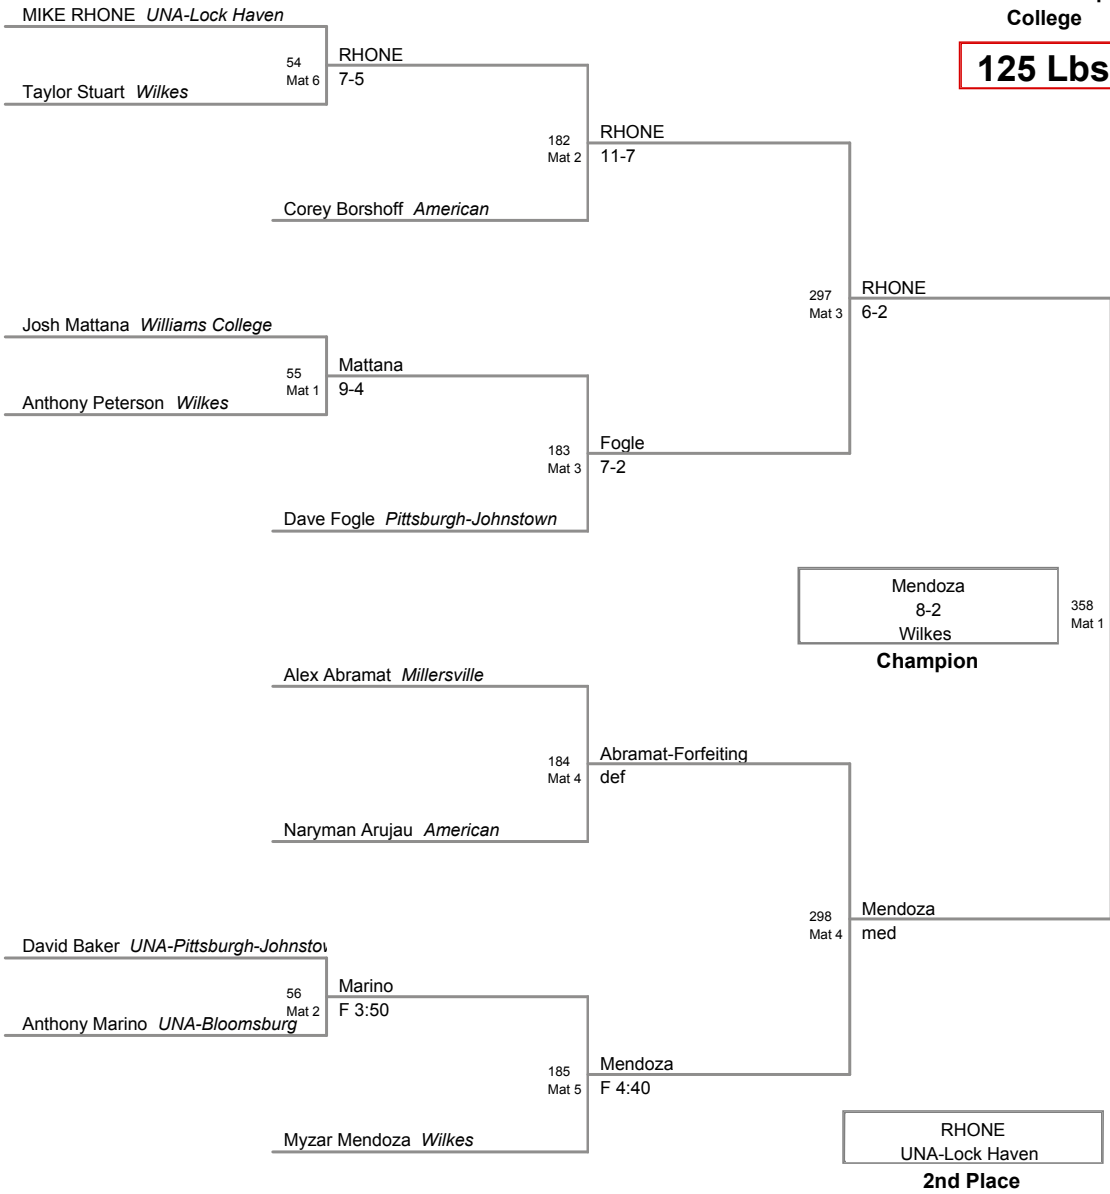

2010 Wilkes Open
College

125 Lbs