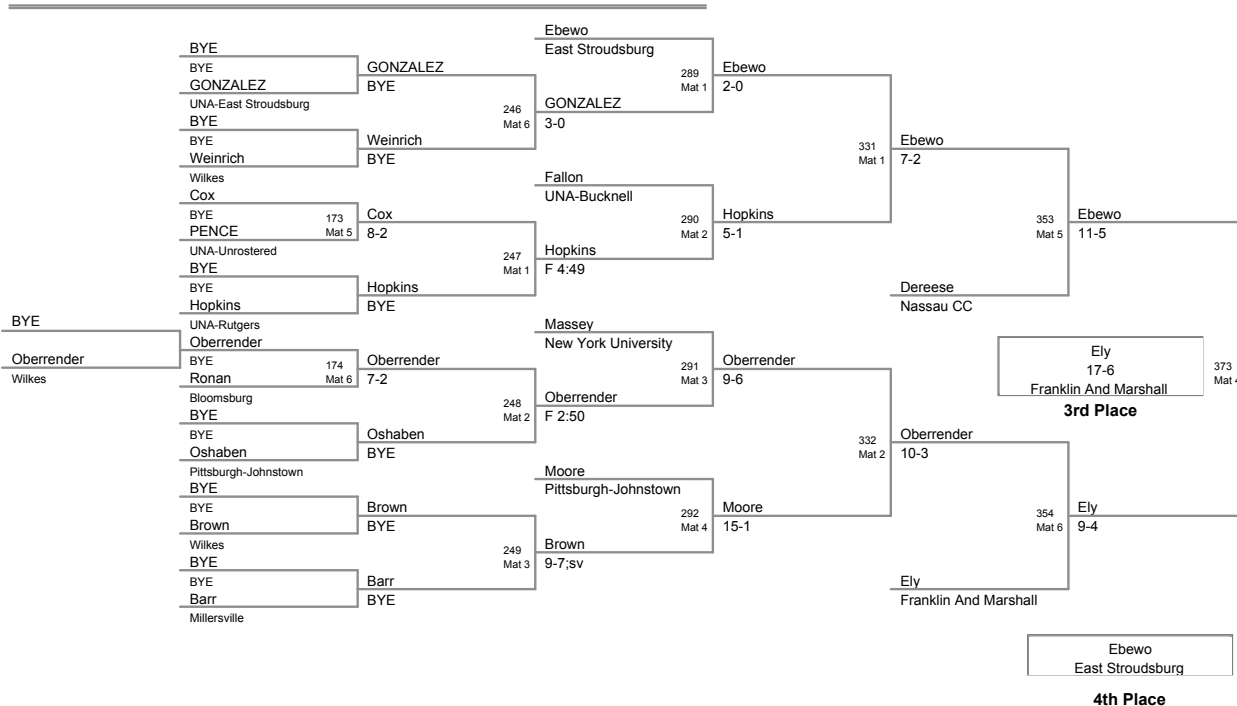

2010 Wilkes Open
College

165 Lbs

2010 Wilkes Open
College

184 Lbs

2010 Wilkes Open
College

197 Lbs

2010 Wilkes Open
College

285 Lbs