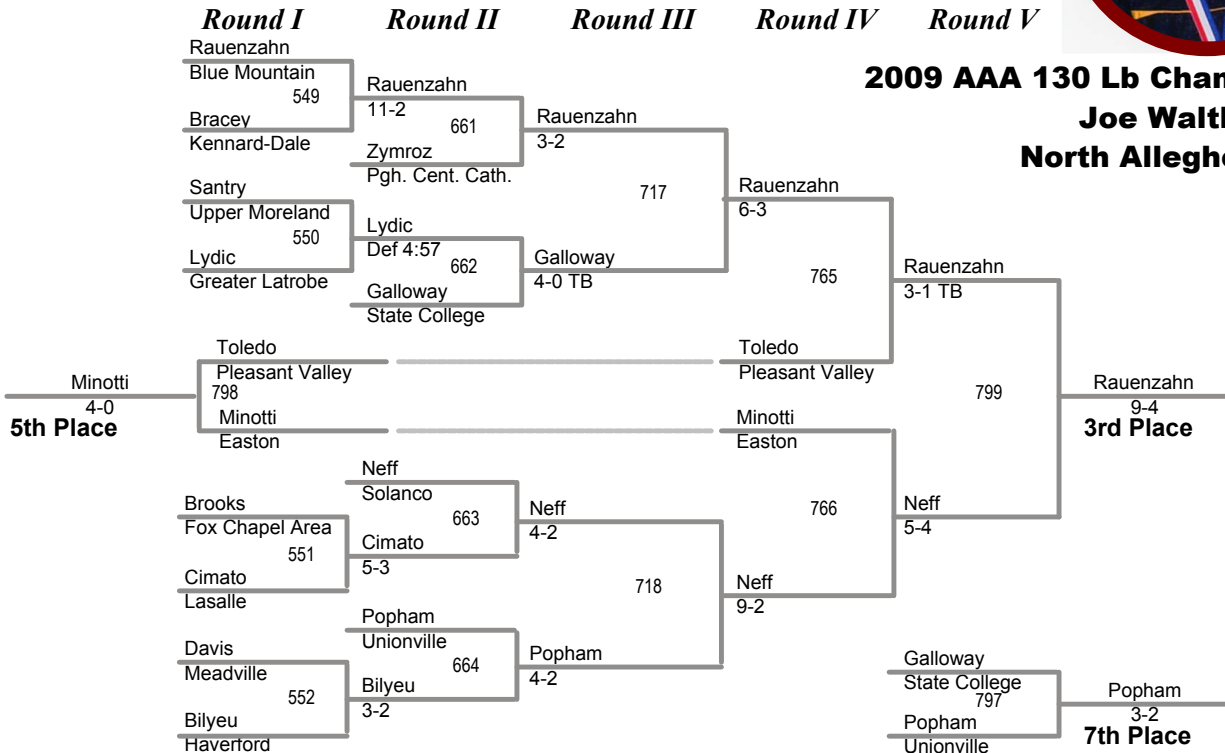

CONSOLATIONS