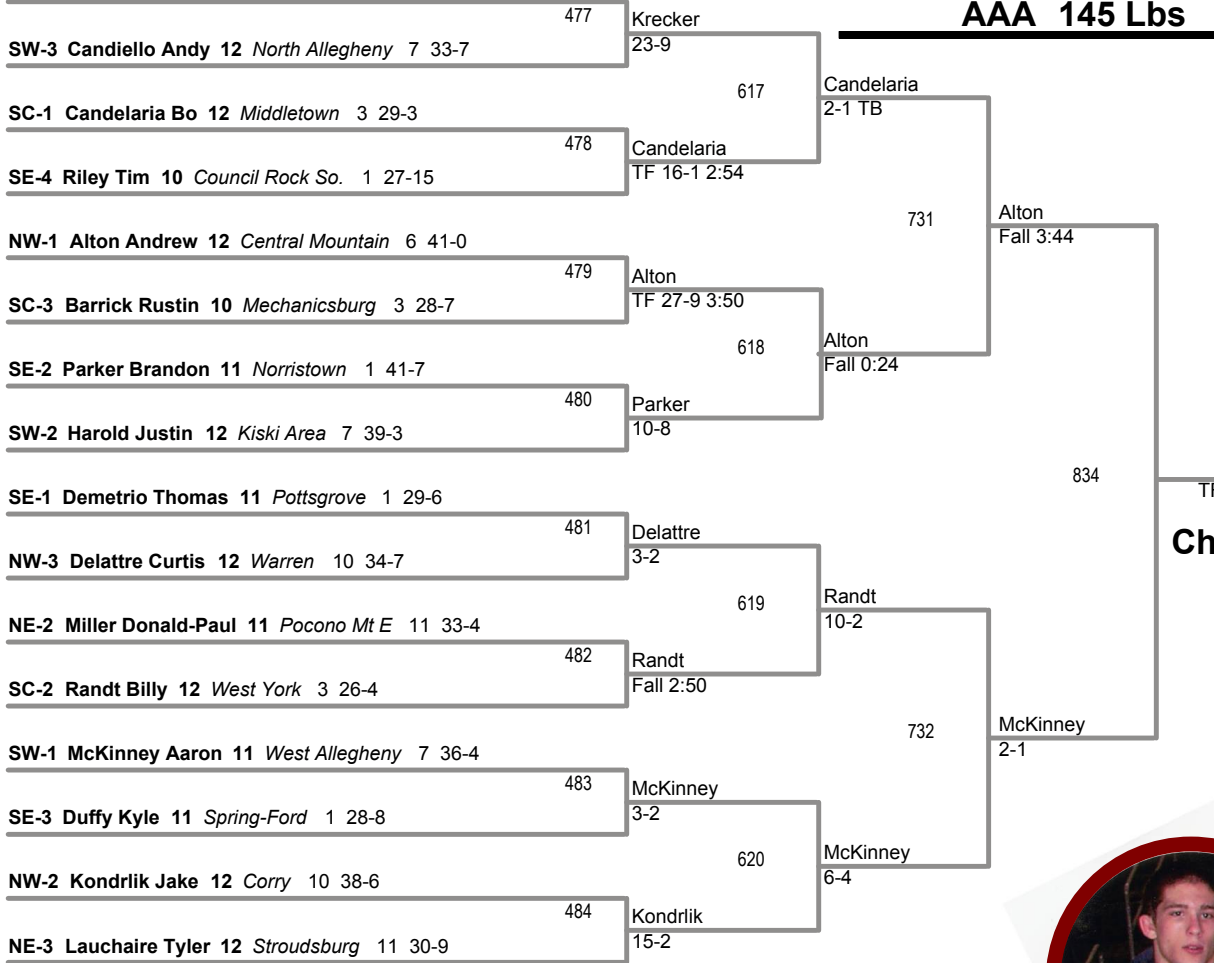

SW-1 Thomas Lorenzo 11 Pgh. Cent. Cath. 7 43-3

**2009 AAA 140 Lb Champion
Andrew Alton-11
Central Mountain-6**

CONSOLATIONS

PRELIMINARIES

QUARTERS

SEMIS

FINAL

NE-1 Krecker Ryan 11 Nazareth 11 33-4