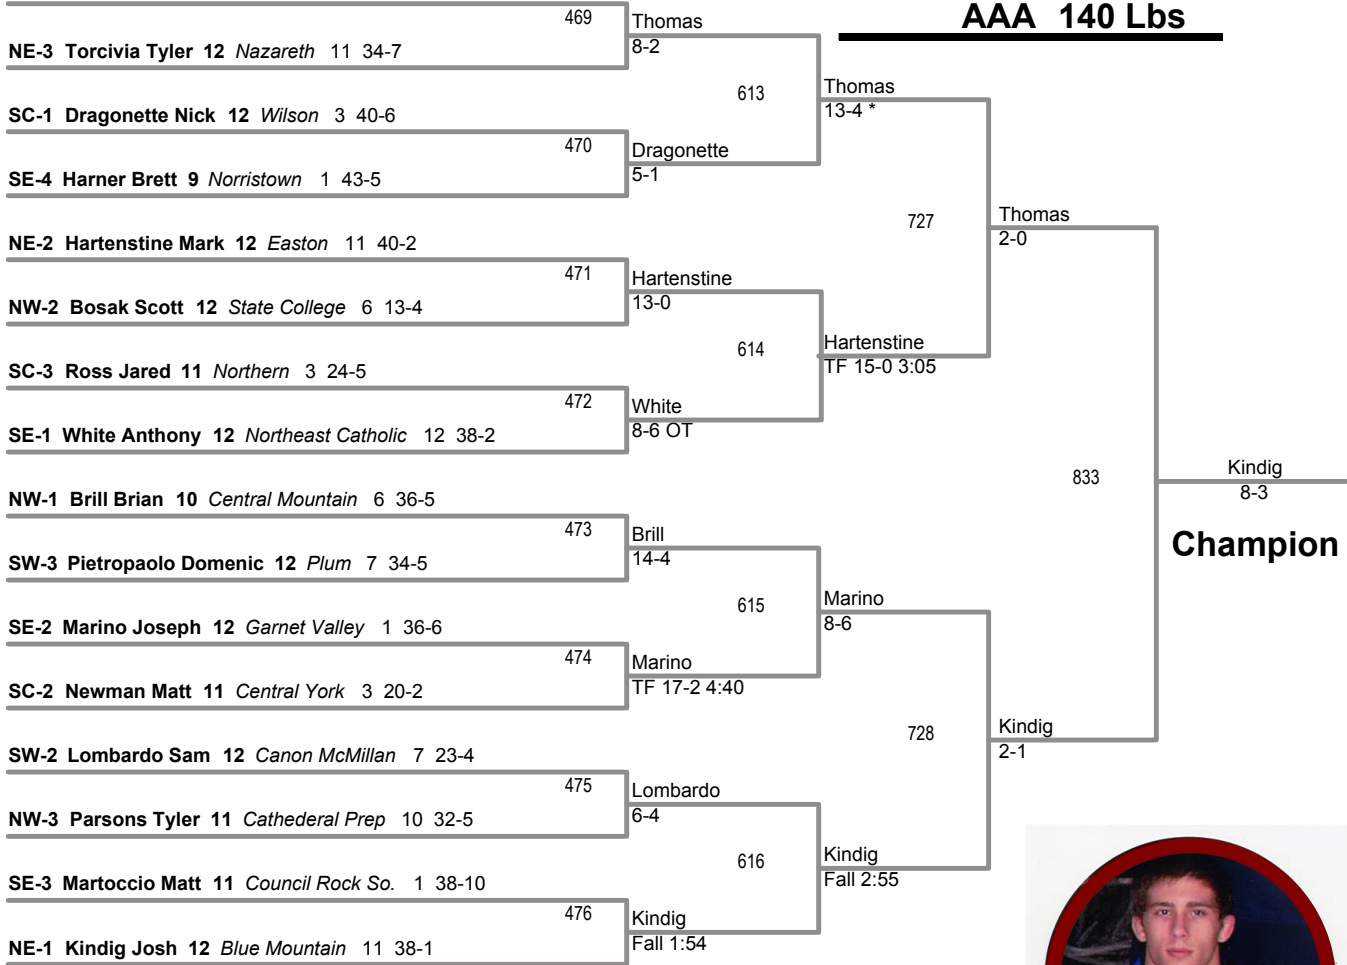

PRELIMINARIES

QUARTERS

SEMIS

FINAL

SW-1 Thomas Lorenzo 11 Pgh. Cent. Cath. 7 43-3

**2009 AAA 140 Lb Champion
Andrew Alton-11
Central Mountain-6**