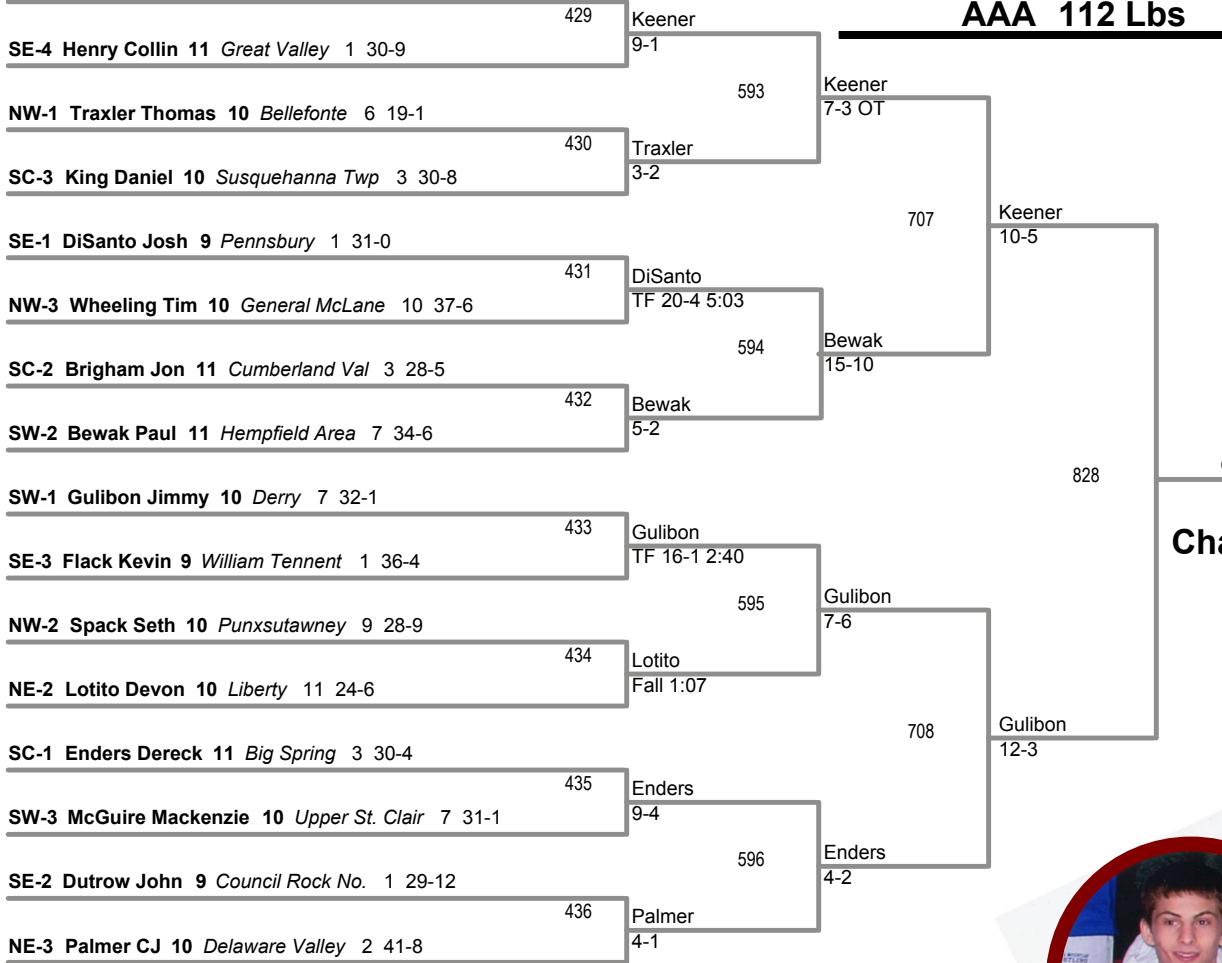

PRELIMINARIES

QUARTERS

SEMIS

FINAL

NE-1 Keener Corey 10 *Blue Mountain* 11 41-4

**2009 AAA 112 Lb Champion
Nico Megaludis-10
Franklin Regional-7**