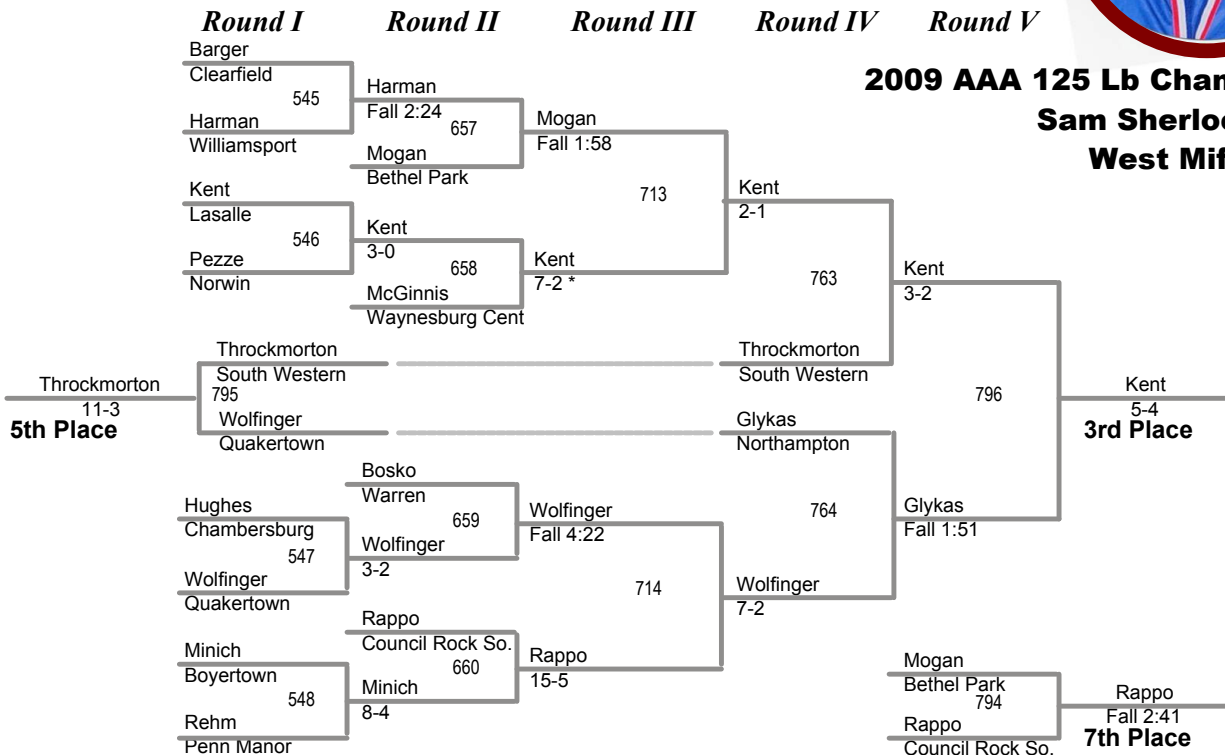

CONSOLATIONS