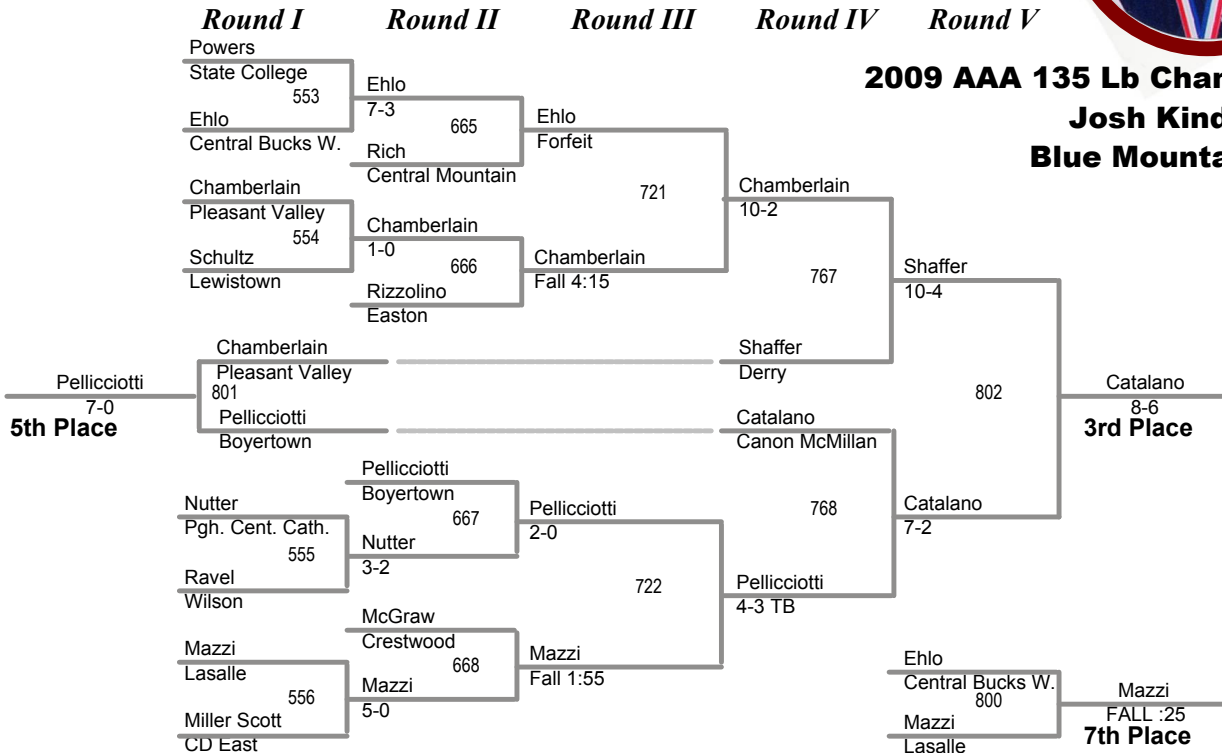

CONSOLATIONS