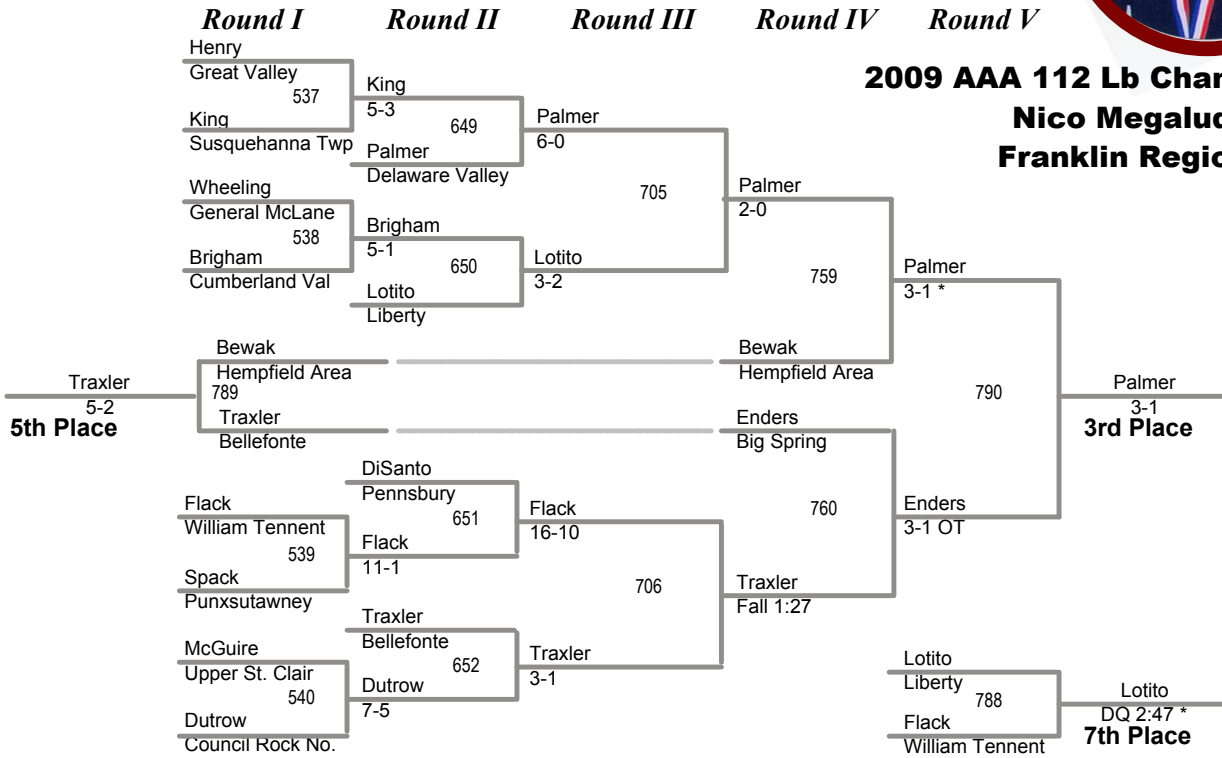

CONSOLATIONS