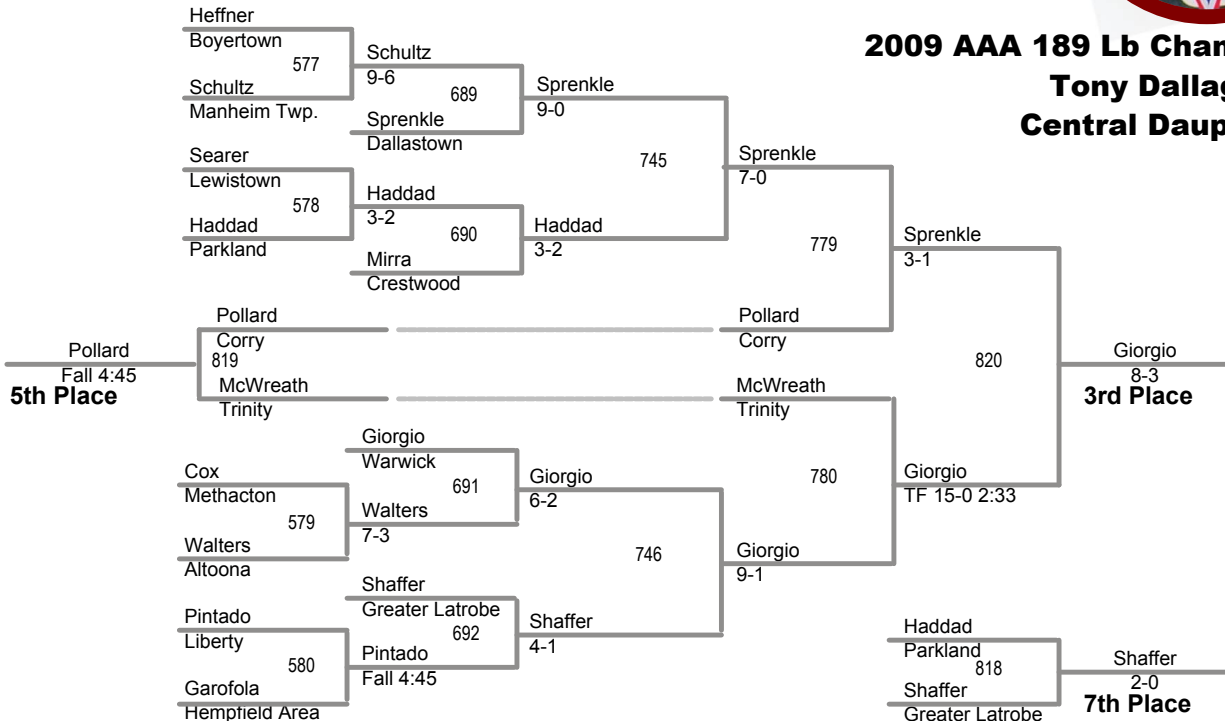

SEMIS

FINAL

SW-1 Shaffer Eric 12 Greater Latrobe 7 37-2

AAA 189 Lbs

CONSOLATIONS

Round I Round II Round III Round IV Round V

**2009 AAA 189 Lb Champion
Tony Dallago-12
Central Dauphin-3**

PRELIMINARIES