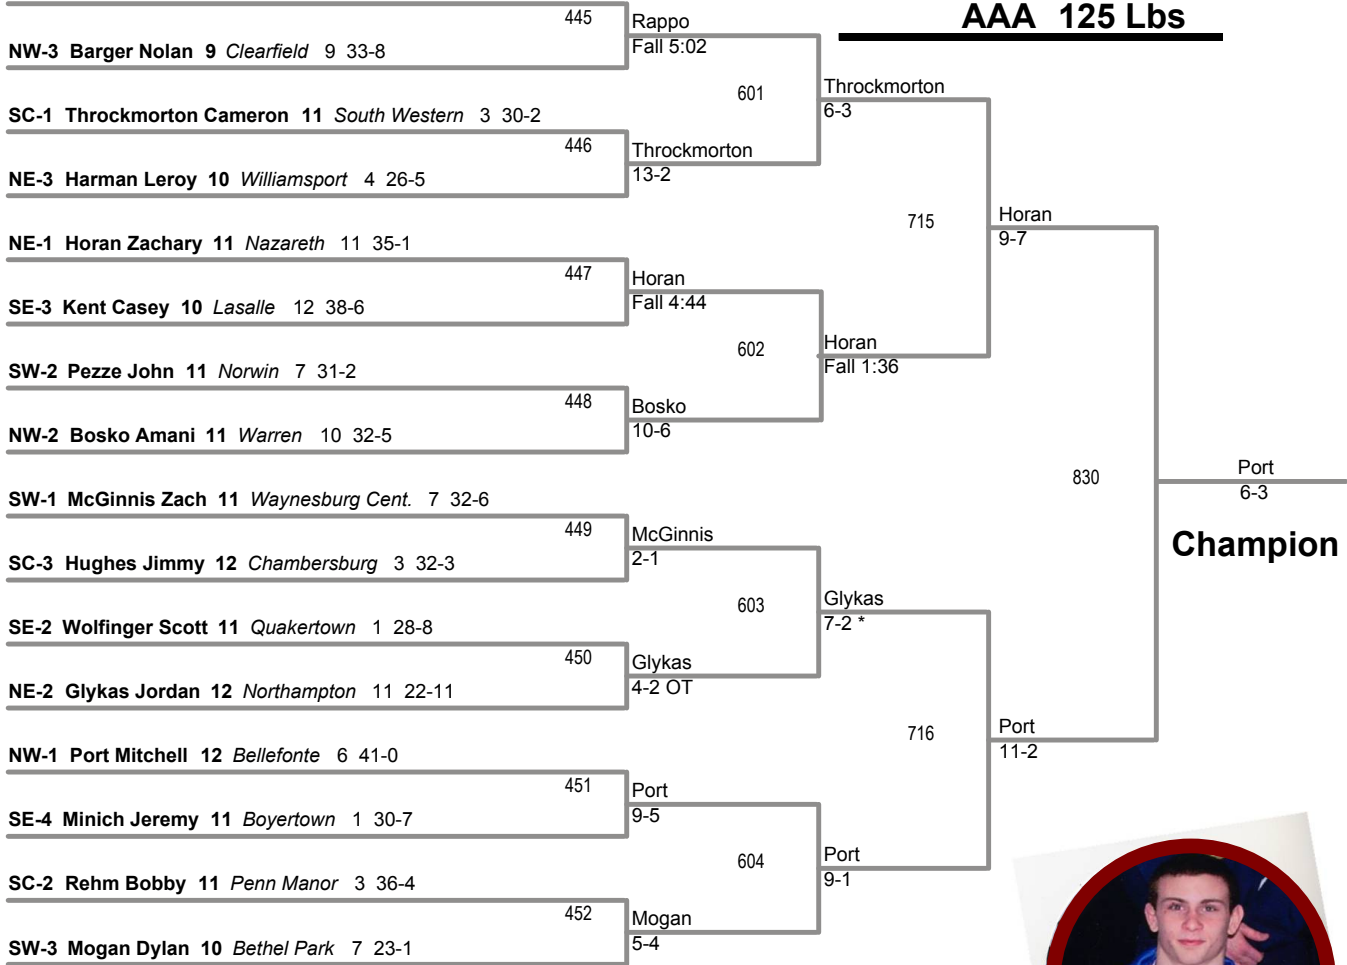

PRELIMINARIES

QUARTERS

SEMIS

FINAL

SE-1 Rappo Matt 11 Council Rock So. 1 39-6