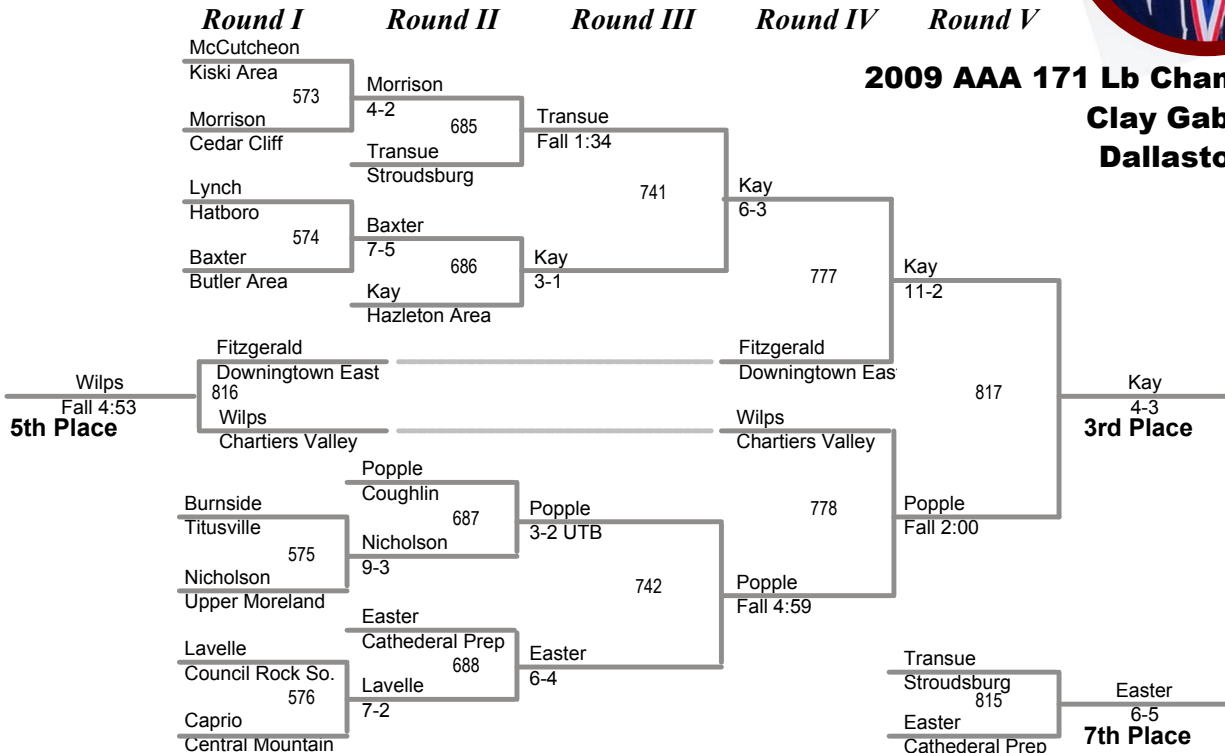

PRELIMINARIES

QUARTERS

SEMIS

FINAL

SE-1 Fitzgerald Robbie 12 *Downingtown East* 1 38-1

CONSOLATIONS

PRELIMINARIES

QUARTERS