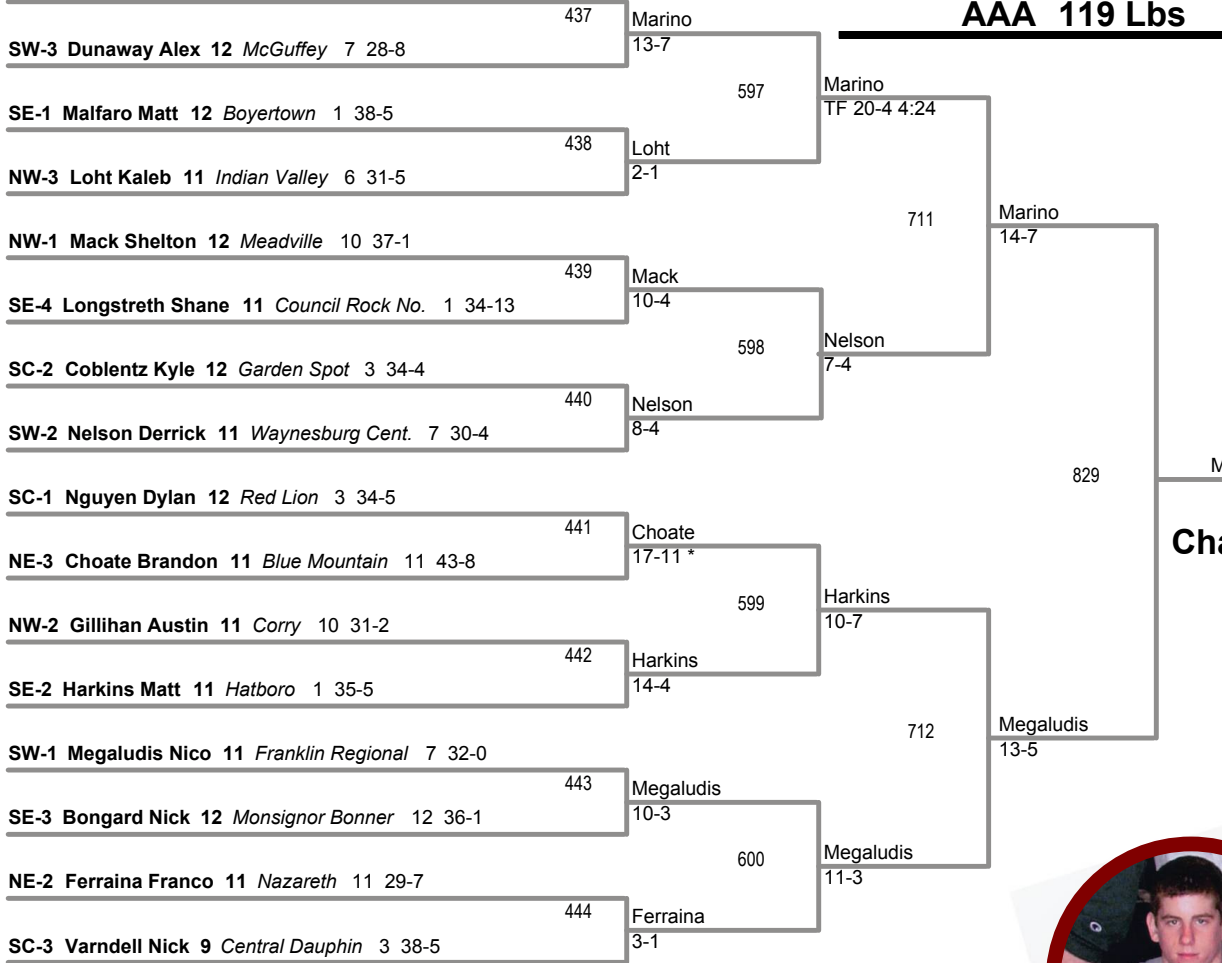

PRELIMINARIES

QUARTERS

SEMIS

FINAL

NE-1 Keener Corey 10 *Blue Mountain* 11 41-4

**2009 AAA 112 Lb Champion
Nico Megaludis-10
Franklin Regional-7**

CONSOLATIONS

PRELIMINARIES

QUARTERS

SEMIS

FINAL

NE-1 Marino Anthony 12 Liberty 11 29-7

CONSOLATIONS

Round I Round II Round III Round IV Round V

PRELIMINARIES

QUARTERS