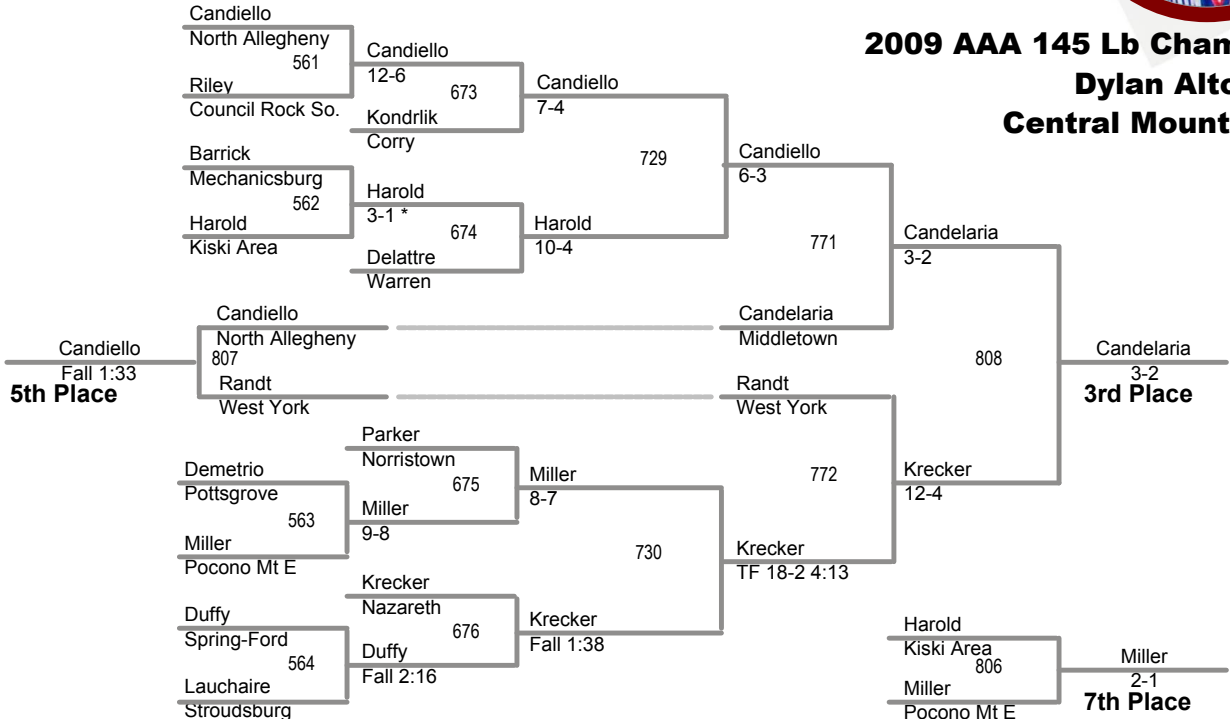

CONSOLATIONS

Round I   Round II   Round III   Round IV   Round V