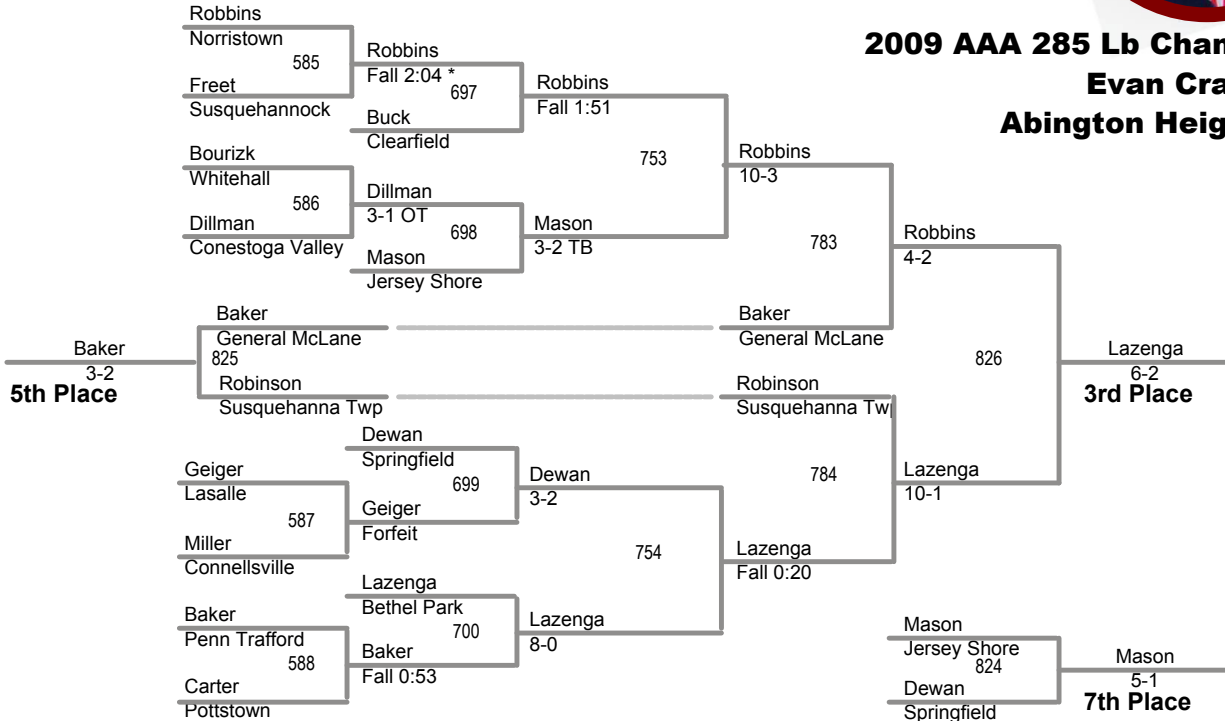

QUARTERS

SEMIS

FINAL

NE-1 Craig Evan 12 Abington Heights 2 46-0

AAA 285 Lbs

CONSOLATIONS

Round I Round II Round III Round IV Round V

**2009 AAA 285 Lb Champion
Evan Craig-11
Abington Heights-2**