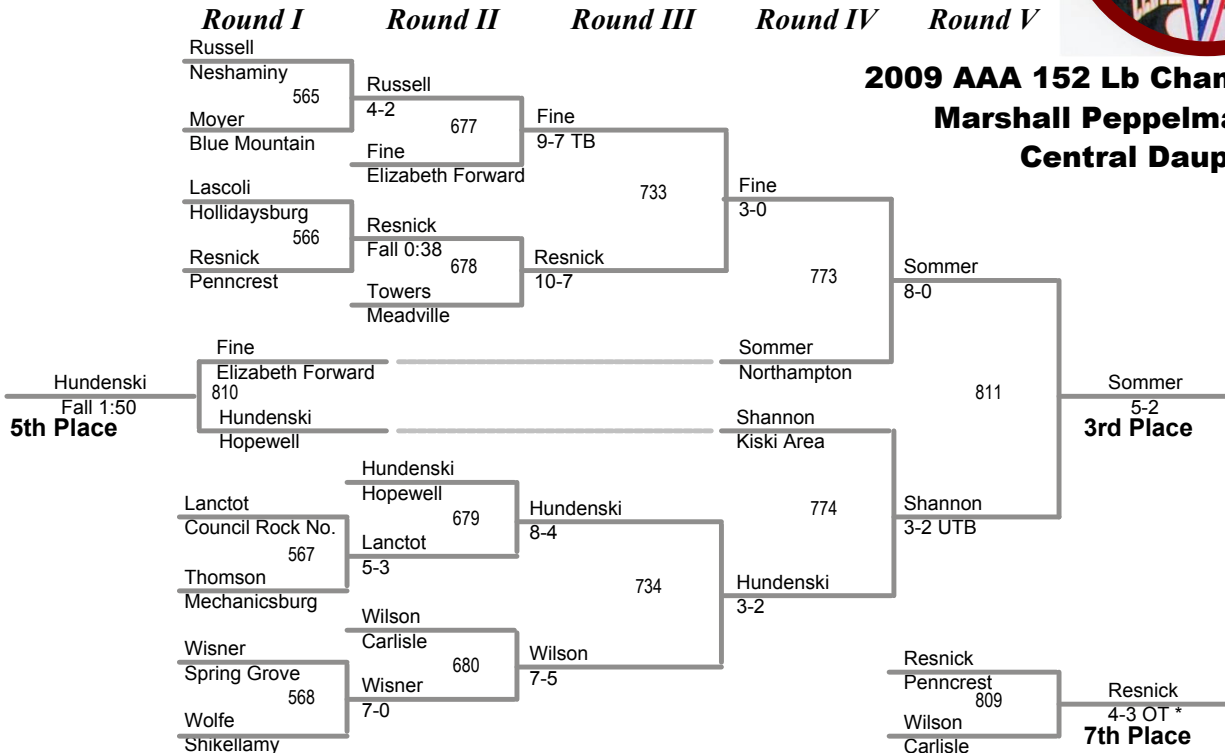

PRELIMINARIES

QUARTERS

SEMIS

FINAL

SW-1 Reaghard Troy 12 West Allegheny 7 36-2

AAA 160 Lbs

CONSOLATIONS

**2009 AAA 160 Lb Champion
 Jake Kemerer-12
 Hempfield Area-7**