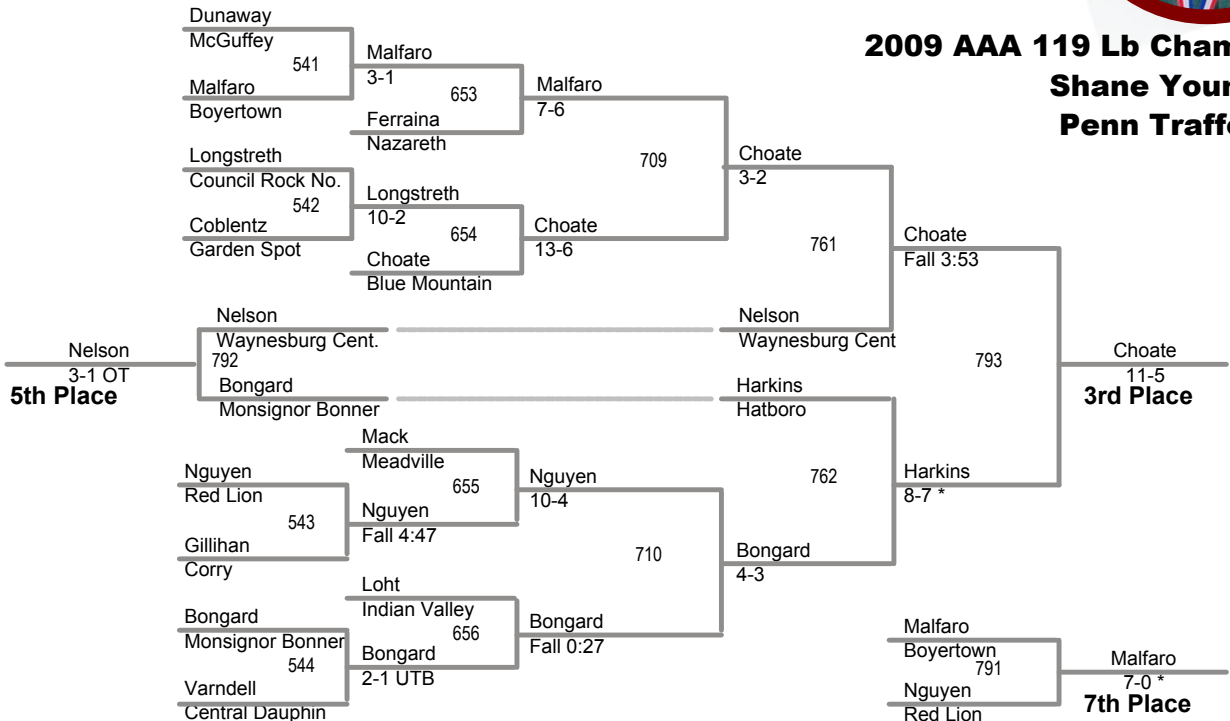

QUARTERS

SEMIS

FINAL

NE-1 Marino Anthony 12 Liberty 11 29-7

CONSOLATIONS

Round I Round II Round III Round IV Round V

PRELIMINARIES

QUARTERS