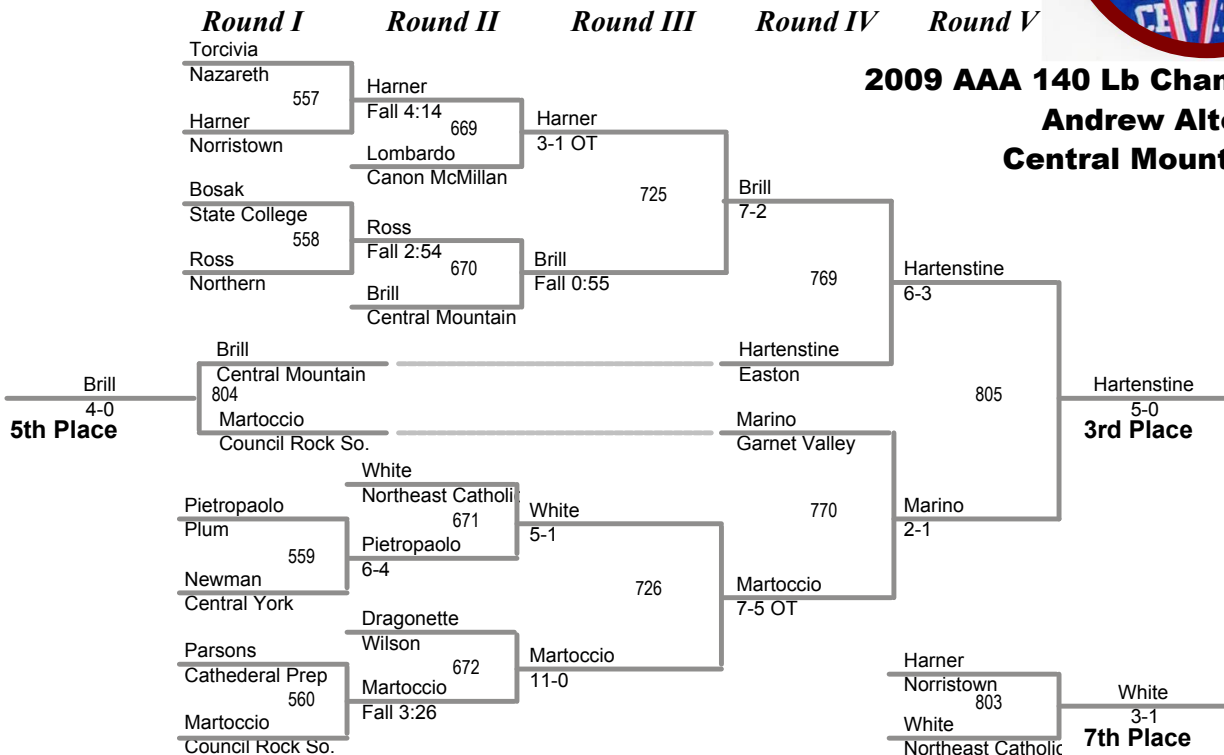

CONSOLATIONS