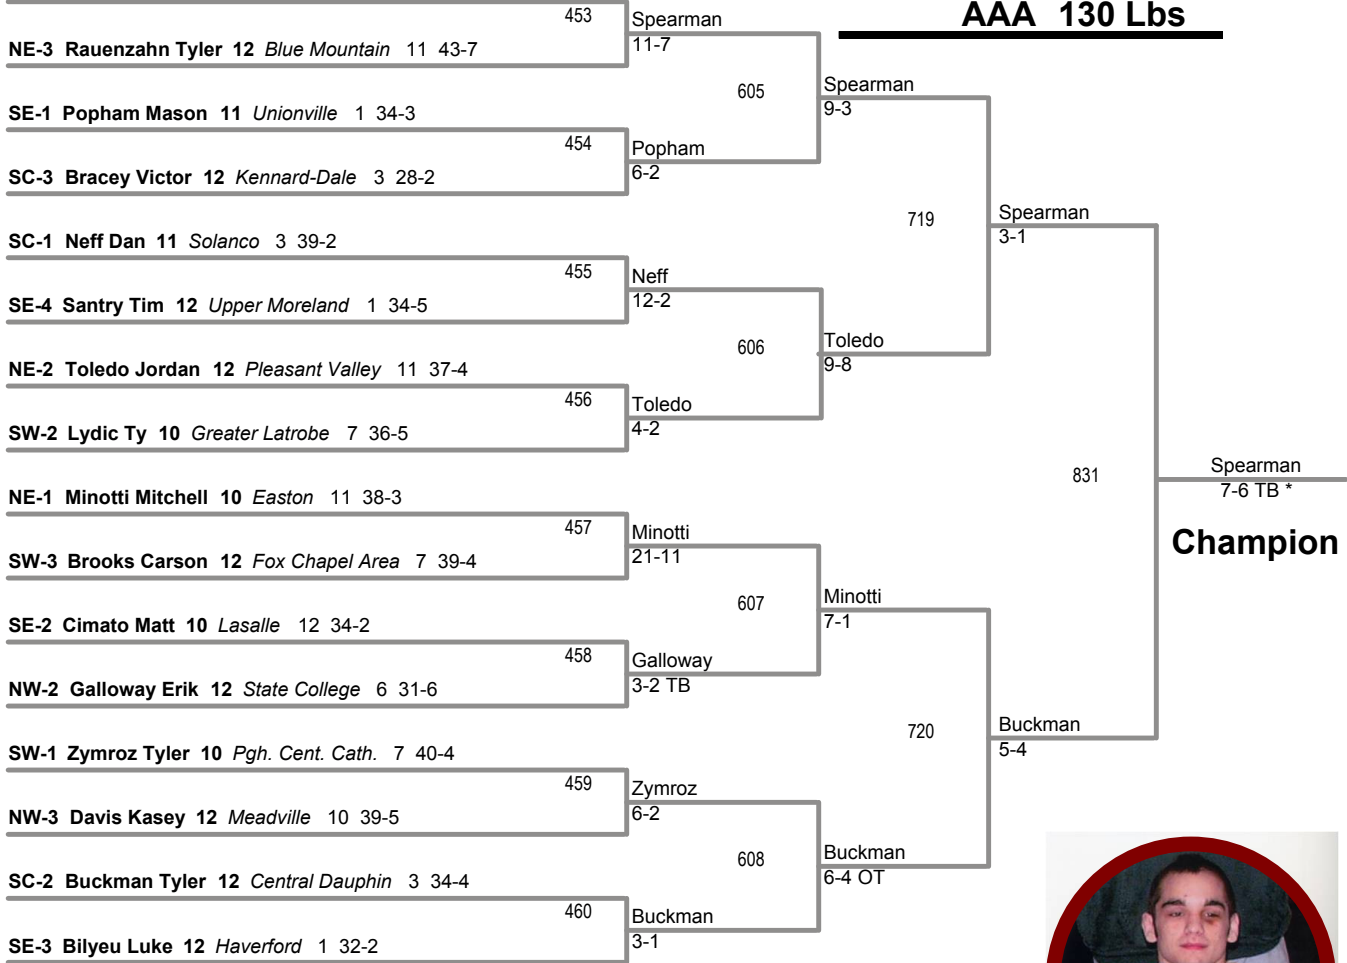

PRELIMINARIES

QUARTERS

SEMIS

FINAL

NW-1 Spearman Steve 10 McDowell 10 38-0

AAA 130 Lbs