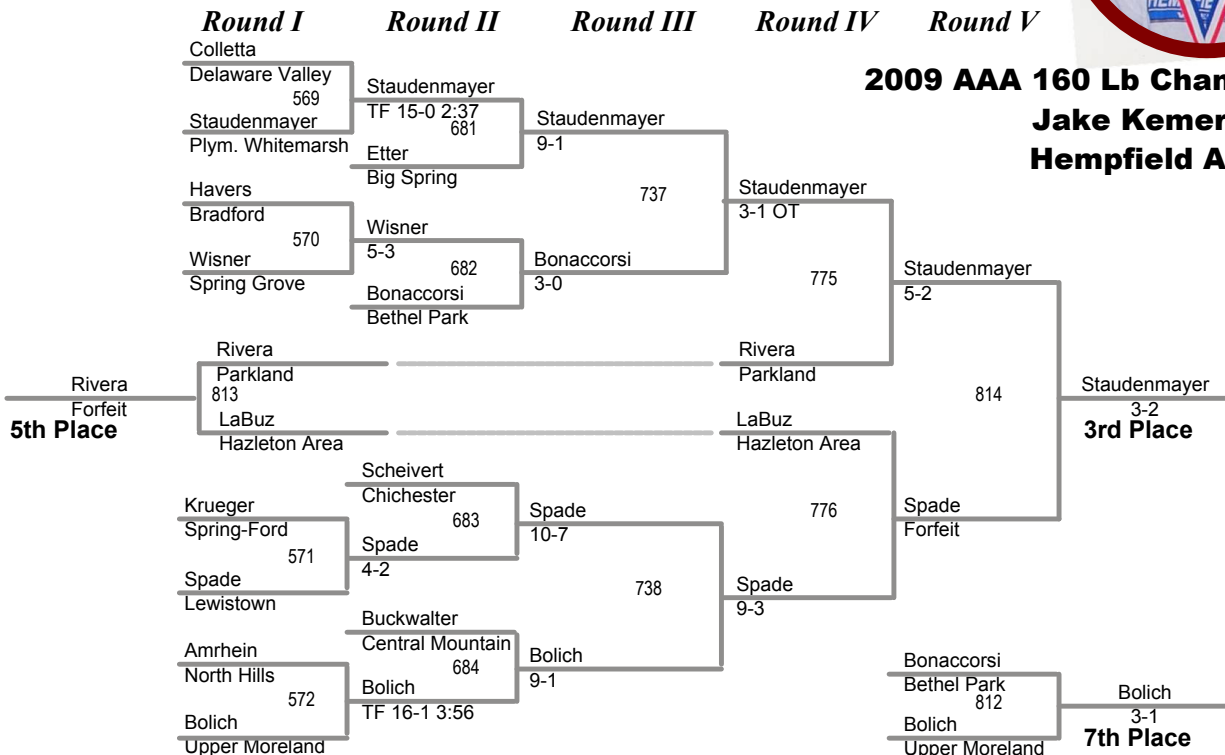

PRELIMINARIES

QUARTERS

SEMIS

FINAL

SW-1 Reaghard Troy 12 West Allegheny 7 36-2

AAA 160 Lbs

CONSOLATIONS

**2009 AAA 160 Lb Champion
 Jake Kemerer-12
 Hempfield Area-7**