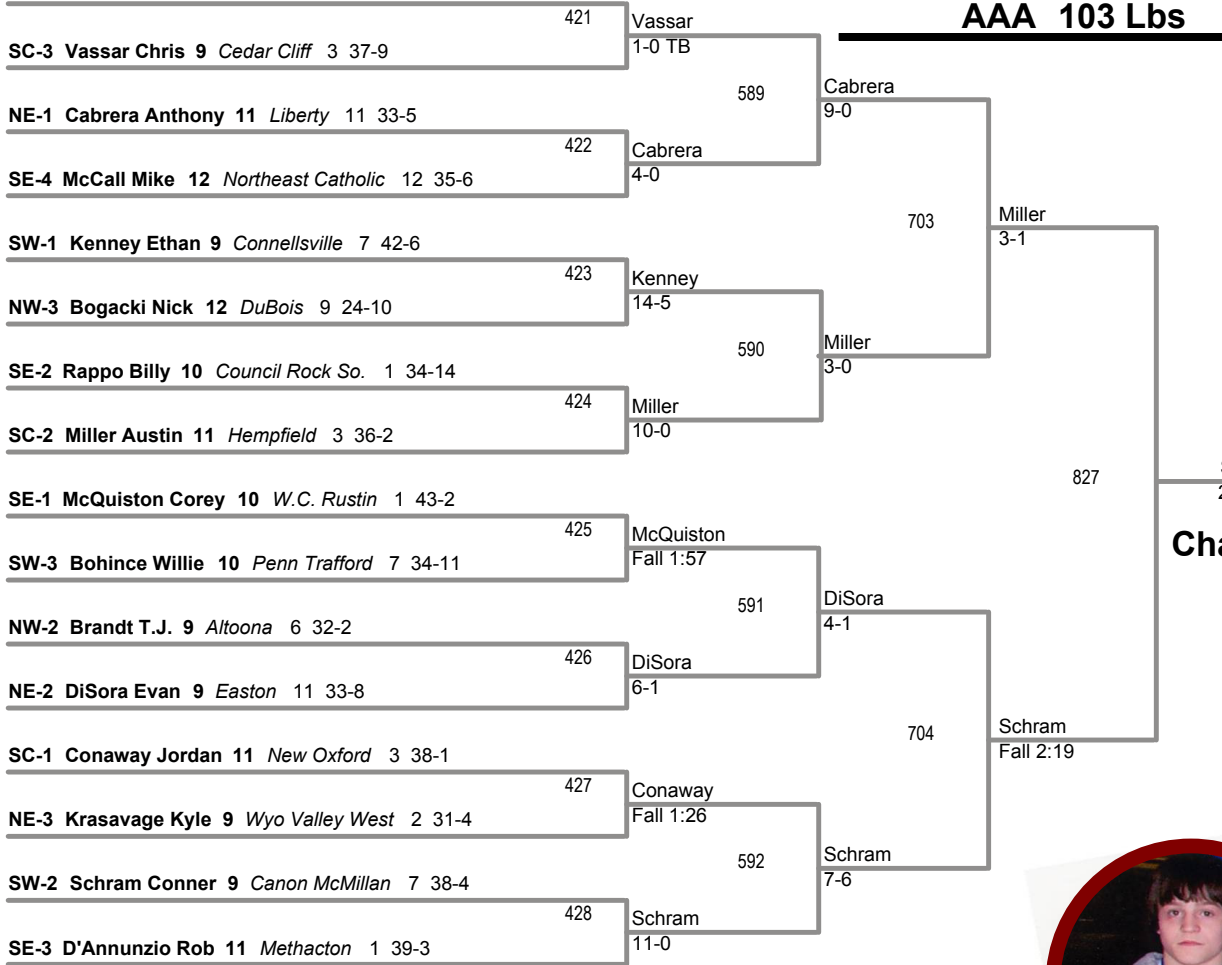

PRELIMINARIES

QUARTERS

SEMIS

FINAL

NW-1 Stone Christian 9 Clearfield 9 33-7

Champion

**2009 AAA 103 Lb Champion
Jimmy Gulibon-9
Derry-7**

CONSOLATIONS