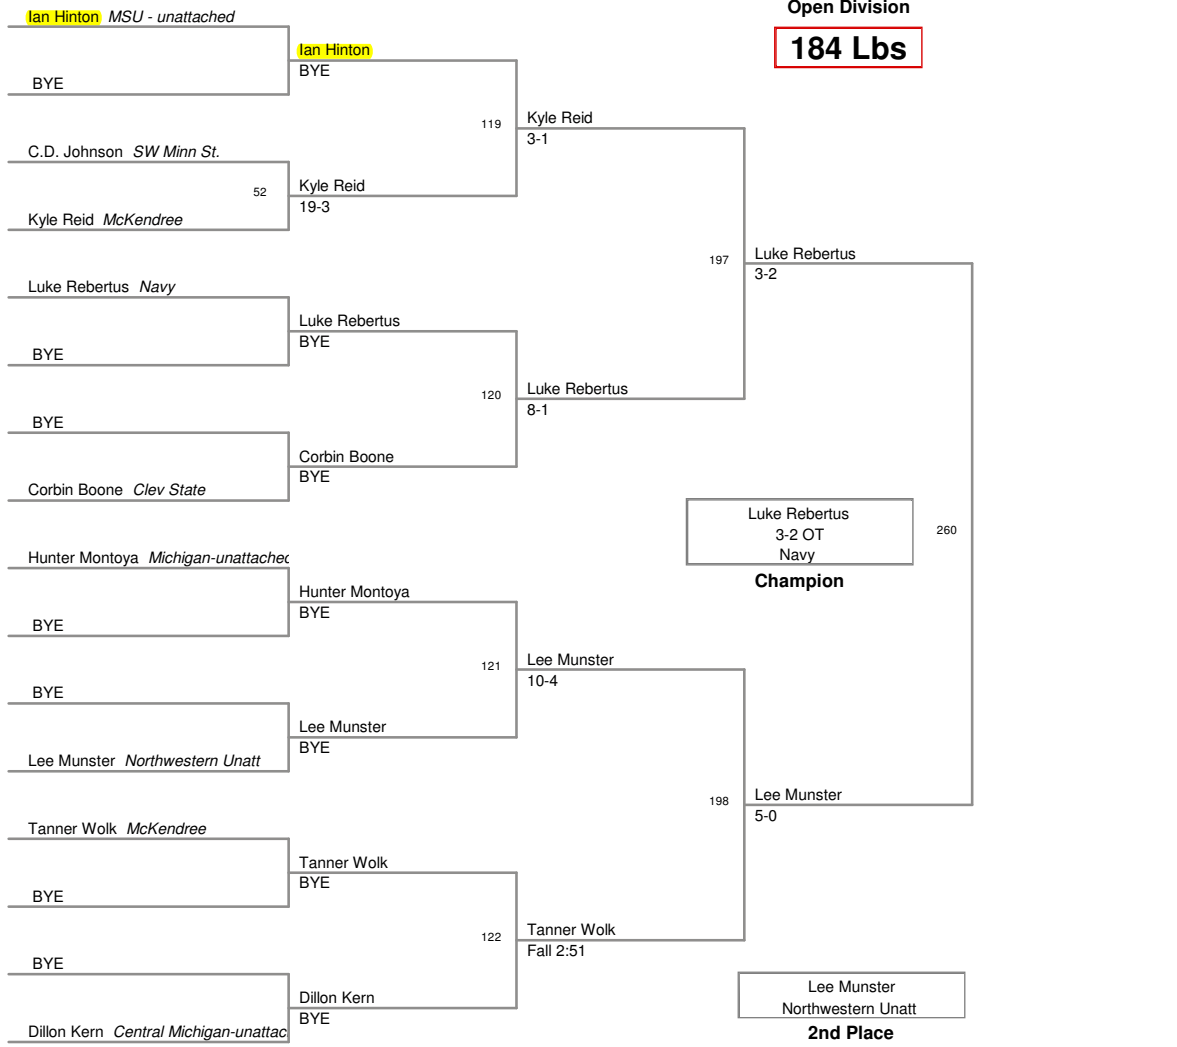

astern Michigan Open 2010  
Open Division

**125 Lbs**

Eastern Michigan Open 2010  
Open Division

**141 Lbs**

Eastern Michigan Open 2010  
Open Division

**149 Lbs**

Eastern Michigan Open 2010  
Open Division

**157 Lbs**

Eastern Michigan Open 2010  
Open Division

**165 Lbs**

Eastern Michigan Open 2010  
Open Division

**174 Lbs**

Eastern Michigan Open 2010  
Open Division

**184 Lbs**

Eastern Michigan Open 2010  
Open Division

**197 Lbs**