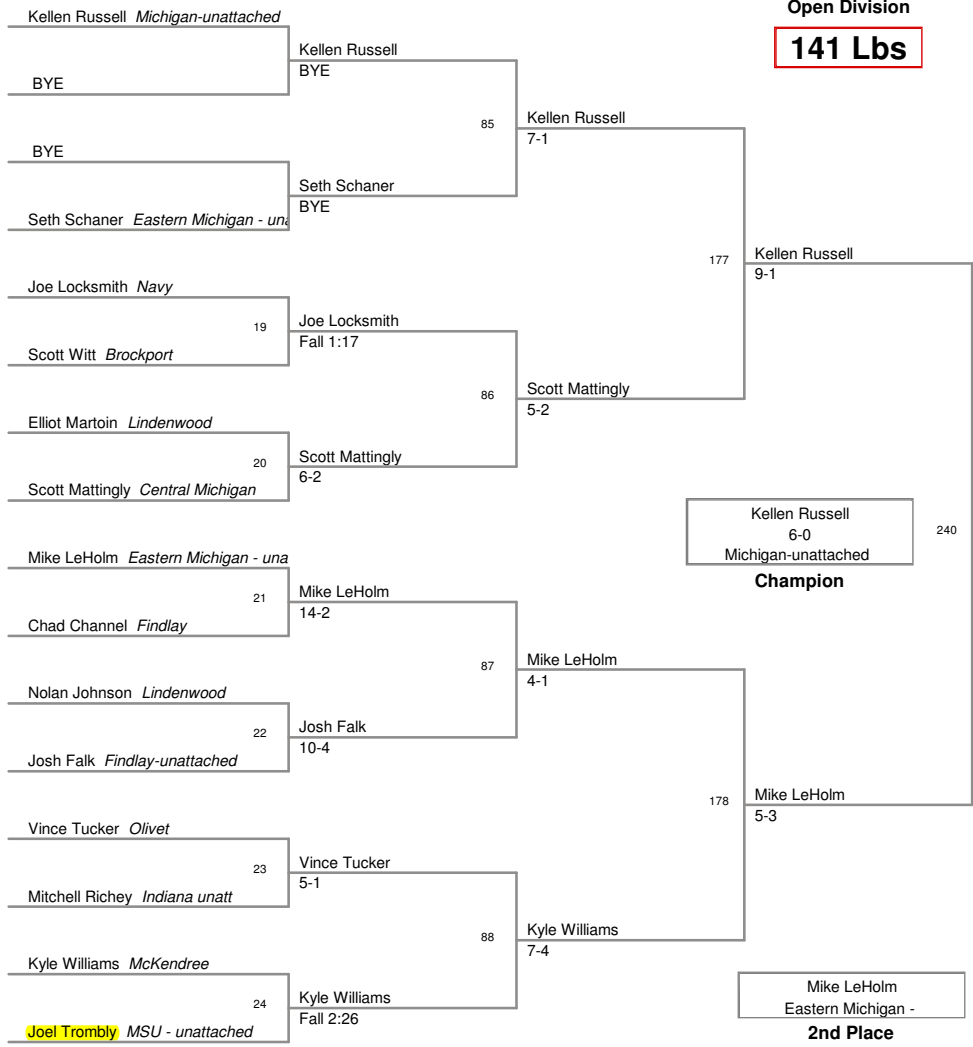

astern Michigan Open 2010  
Open Division

**125 Lbs**

Eastern Michigan Open 2010  
Open Division

**141 Lbs**

Eastern Michigan Open 2010  
Open Division

**149 Lbs**

Eastern Michigan Open 2010  
Open Division

**157 Lbs**

Eastern Michigan Open 2010  
Open Division

**165 Lbs**

Eastern Michigan Open 2010  
Open Division

**174 Lbs**

Eastern Michigan Open 2010  
Open Division

**184 Lbs**

Eastern Michigan Open 2010  
Open Division

**197 Lbs**