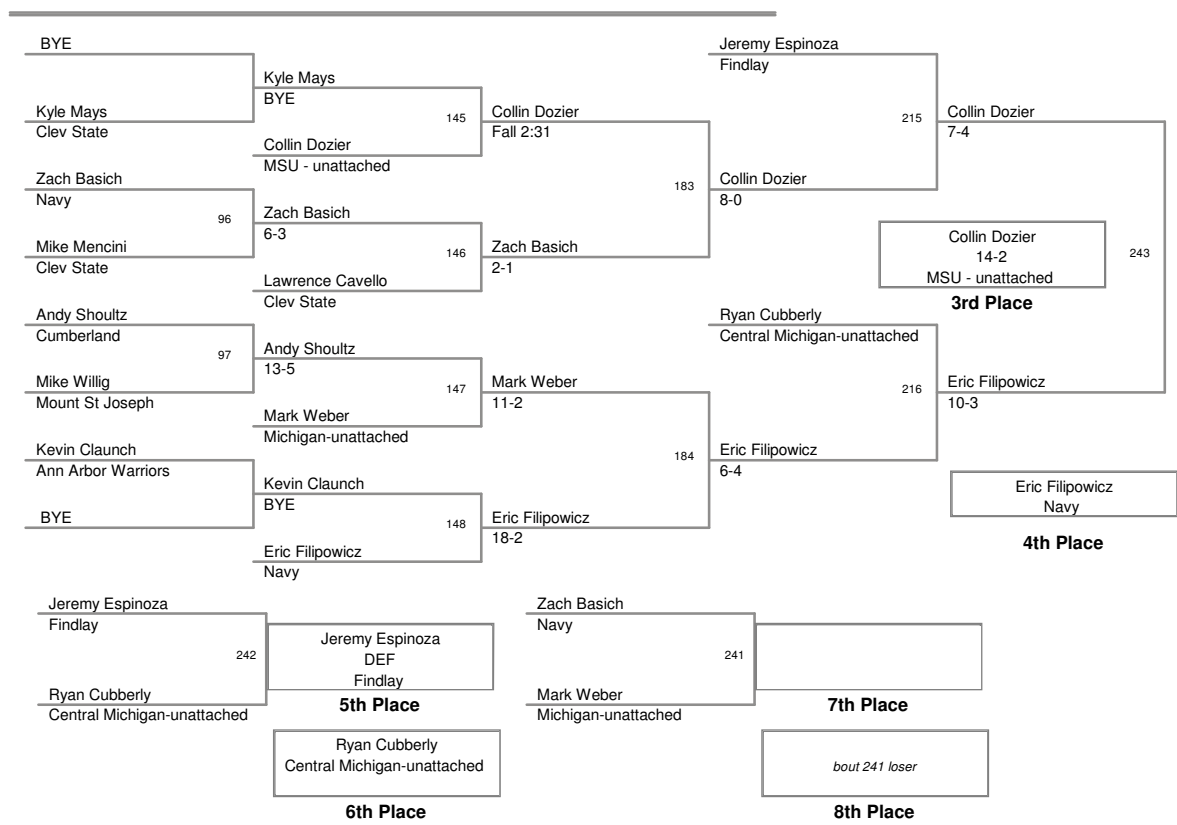

astern Michigan Open 2010  
Open Division

**125 Lbs**

Eastern Michigan Open 2010  
Open Division

**141 Lbs**

Eastern Michigan Open 2010  
Open Division

**149 Lbs**

Eastern Michigan Open 2010  
Open Division