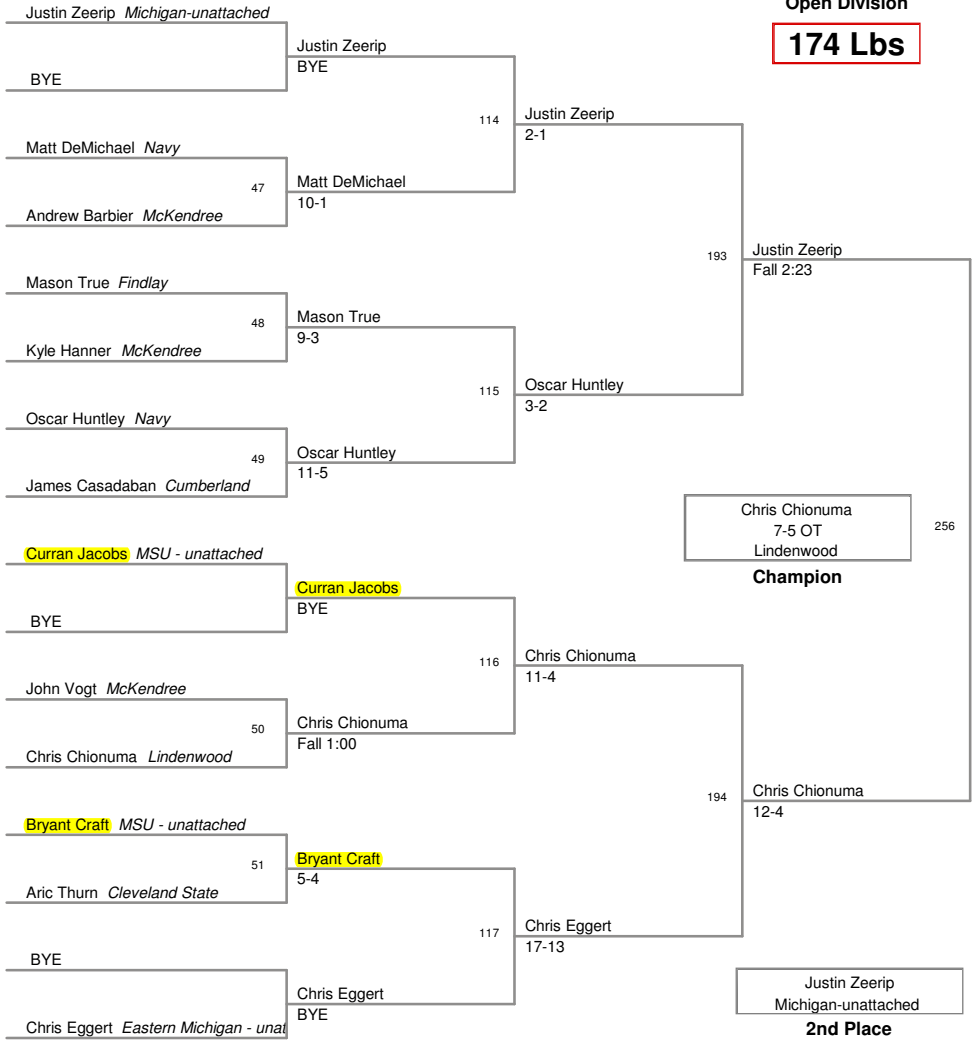

astern Michigan Open 2010  
Open Division

**125 Lbs**

Eastern Michigan Open 2010  
Open Division

**141 Lbs**

Eastern Michigan Open 2010  
Open Division

**149 Lbs**

Eastern Michigan Open 2010  
Open Division

**157 Lbs**

Eastern Michigan Open 2010  
Open Division

**165 Lbs**

Eastern Michigan Open 2010  
Open Division

**174 Lbs**

Eastern Michigan Open 2010  
Open Division

**184 Lbs**

Eastern Michigan Open 2010  
Open Division

**197 Lbs**