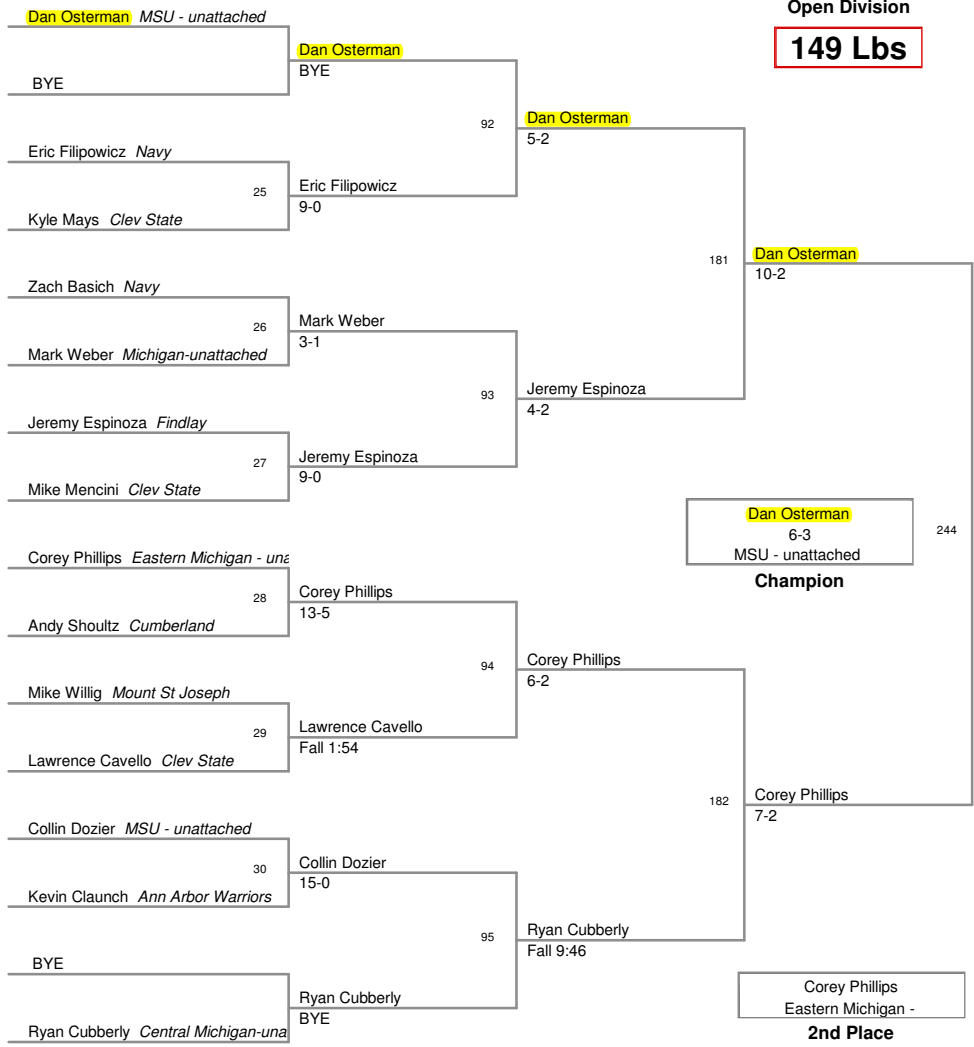

astern Michigan Open 2010  
Open Division

**125 Lbs**

Eastern Michigan Open 2010  
Open Division

**141 Lbs**

Eastern Michigan Open 2010  
Open Division

**149 Lbs**

Eastern Michigan Open 2010  
Open Division

**157 Lbs**

Eastern Michigan Open 2010  
Open Division

**165 Lbs**

Eastern Michigan Open 2010  
Open Division

**174 Lbs**

Eastern Michigan Open 2010  
Open Division

**184 Lbs**

Eastern Michigan Open 2010  
Open Division

**197 Lbs**