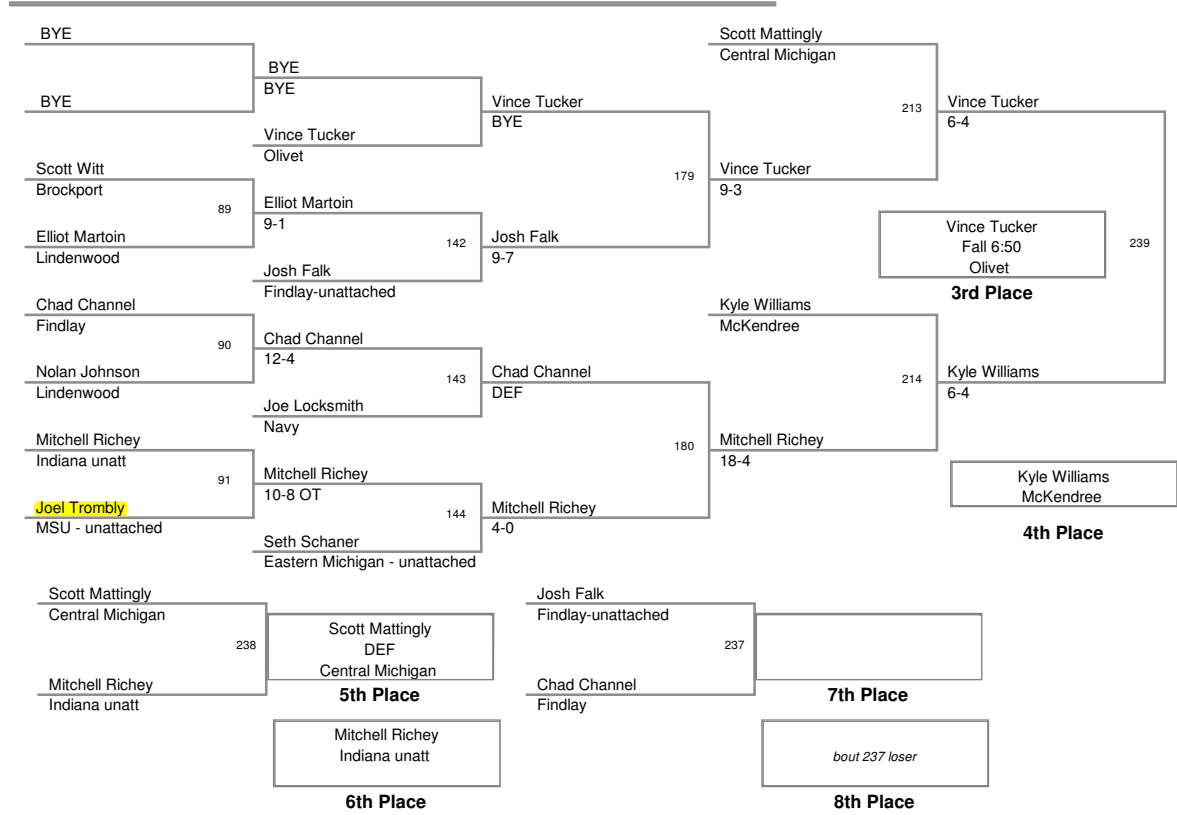

astern Michigan Open 2010  
Open Division

**125 Lbs**

Eastern Michigan Open 2010  
Open Division

**141 Lbs**

Eastern Michigan Open 2010  
Open Division

**149 Lbs**

Eastern Michigan Open 2010  
Open Division