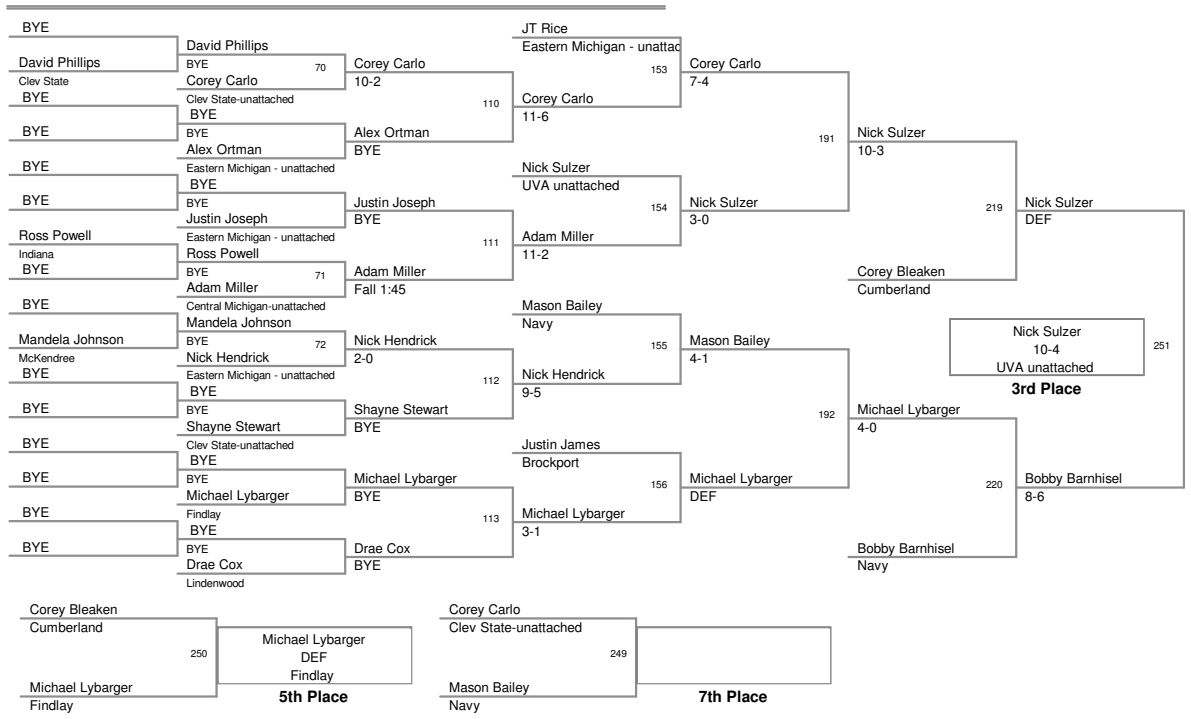

Eastern Michigan Open 2010
Open Division

165 Lbs