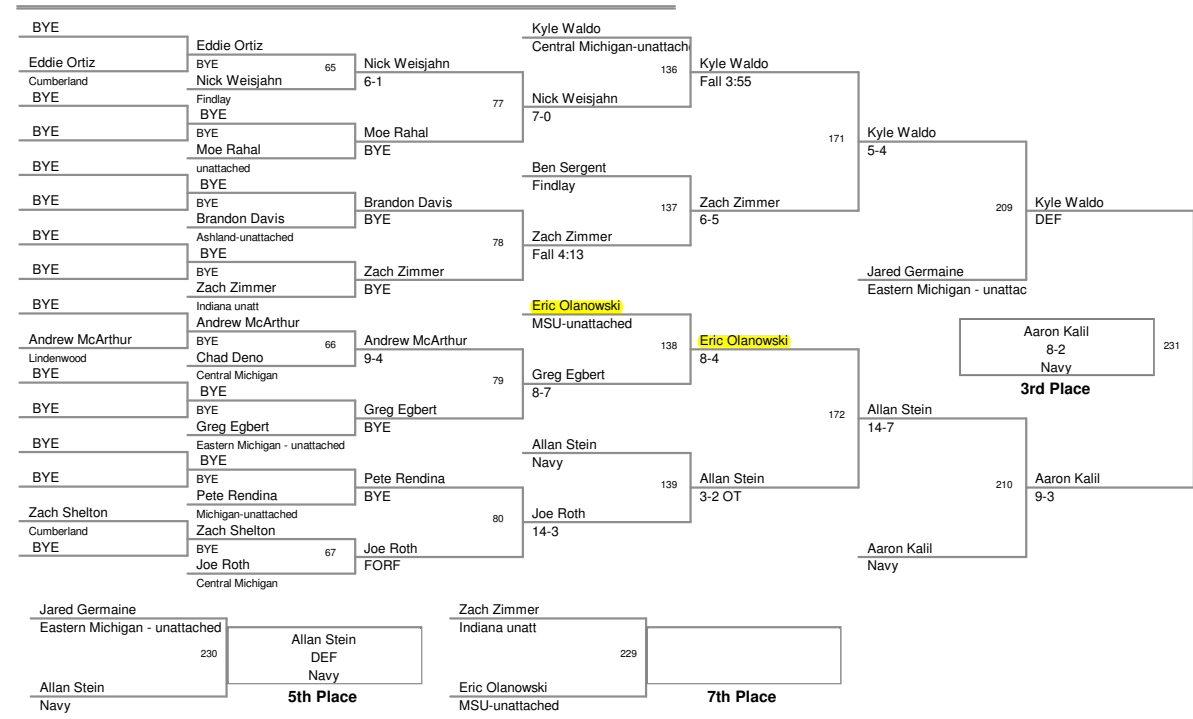

astern Michigan Open 2010  
Open Division

**125 Lbs**

Eastern Michigan Open 2010  
Open Division

**141 Lbs**

Eastern Michigan Open 2010  
Open Division

**149 Lbs**

Eastern Michigan Open 2010  
Open Division

**157 Lbs**

Eastern Michigan Open 2010  
Open Division

**165 Lbs**

Eastern Michigan Open 2010  
Open Division

**174 Lbs**

Eastern Michigan Open 2010  
Open Division

**184 Lbs**

Eastern Michigan Open 2010  
Open Division

**197 Lbs**