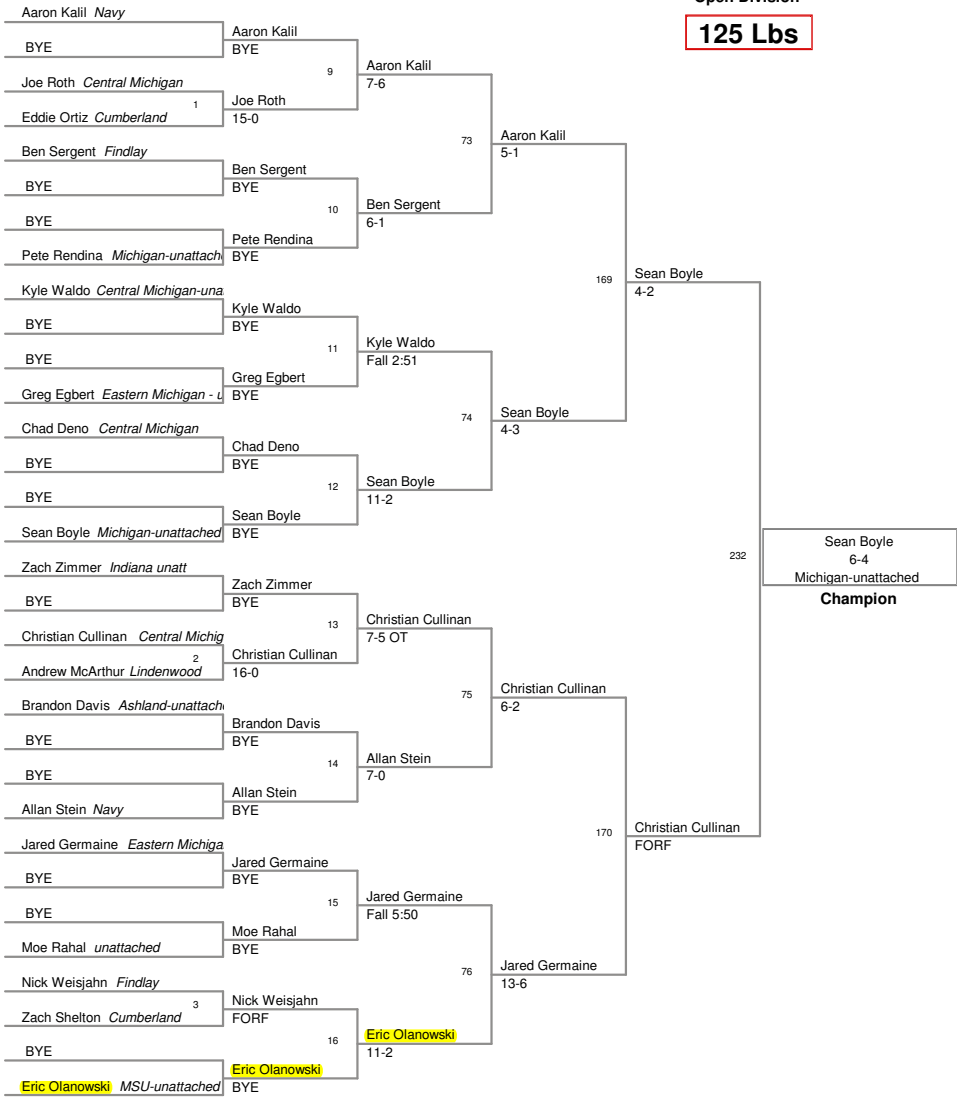

astern Michigan Open 2010  
Open Division

**125 Lbs**

Eastern Michigan Open 2010  
Open Division

**141 Lbs**

Eastern Michigan Open 2010  
Open Division

**149 Lbs**

Eastern Michigan Open 2010  
Open Division

**157 Lbs**

Eastern Michigan Open 2010  
Open Division

**165 Lbs**

Eastern Michigan Open 2010  
Open Division

**174 Lbs**

Eastern Michigan Open 2010  
Open Division

**184 Lbs**

Eastern Michigan Open 2010  
Open Division

**197 Lbs**