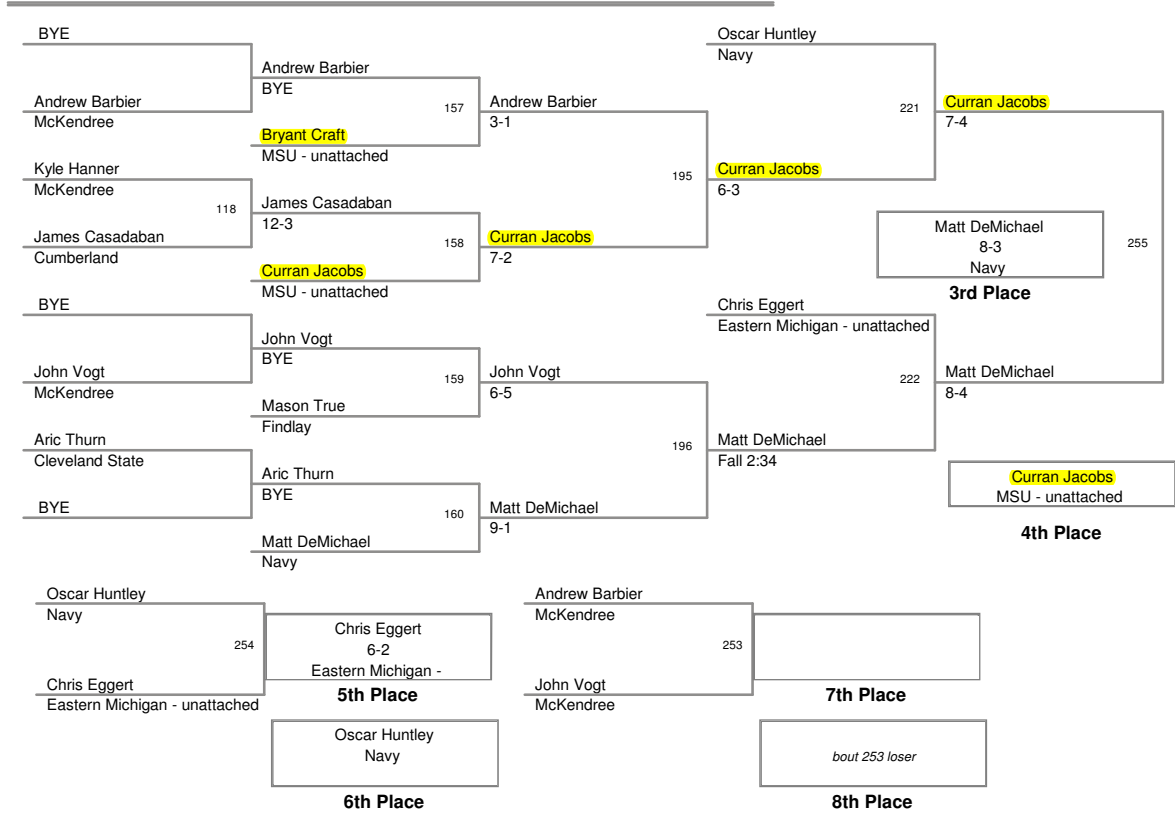

Eastern Michigan Open 2010
Open Division

174 Lbs