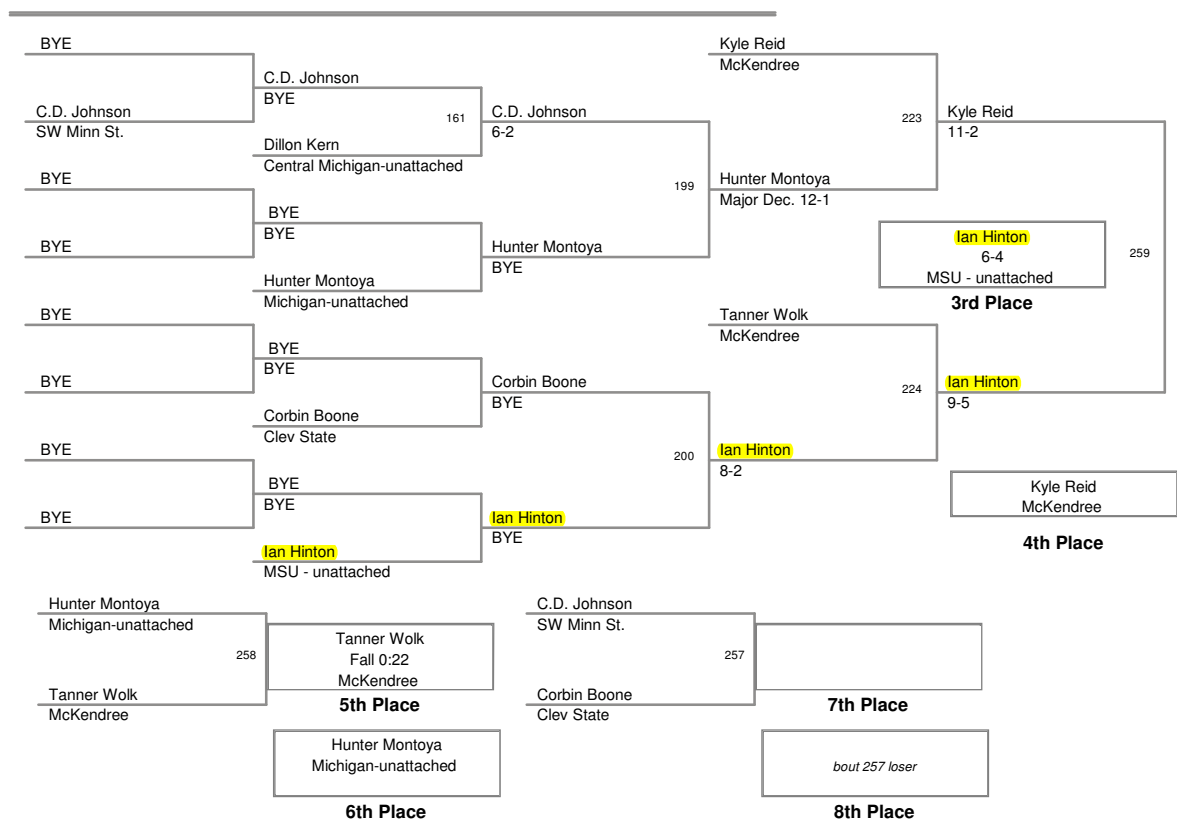

**157 Lbs**

Eastern Michigan Open 2010  
Open Division

**165 Lbs**

Eastern Michigan Open 2010  
Open Division

**174 Lbs**

Eastern Michigan Open 2010  
Open Division

**184 Lbs**

Eastern Michigan Open 2010  
Open Division

**197 Lbs**