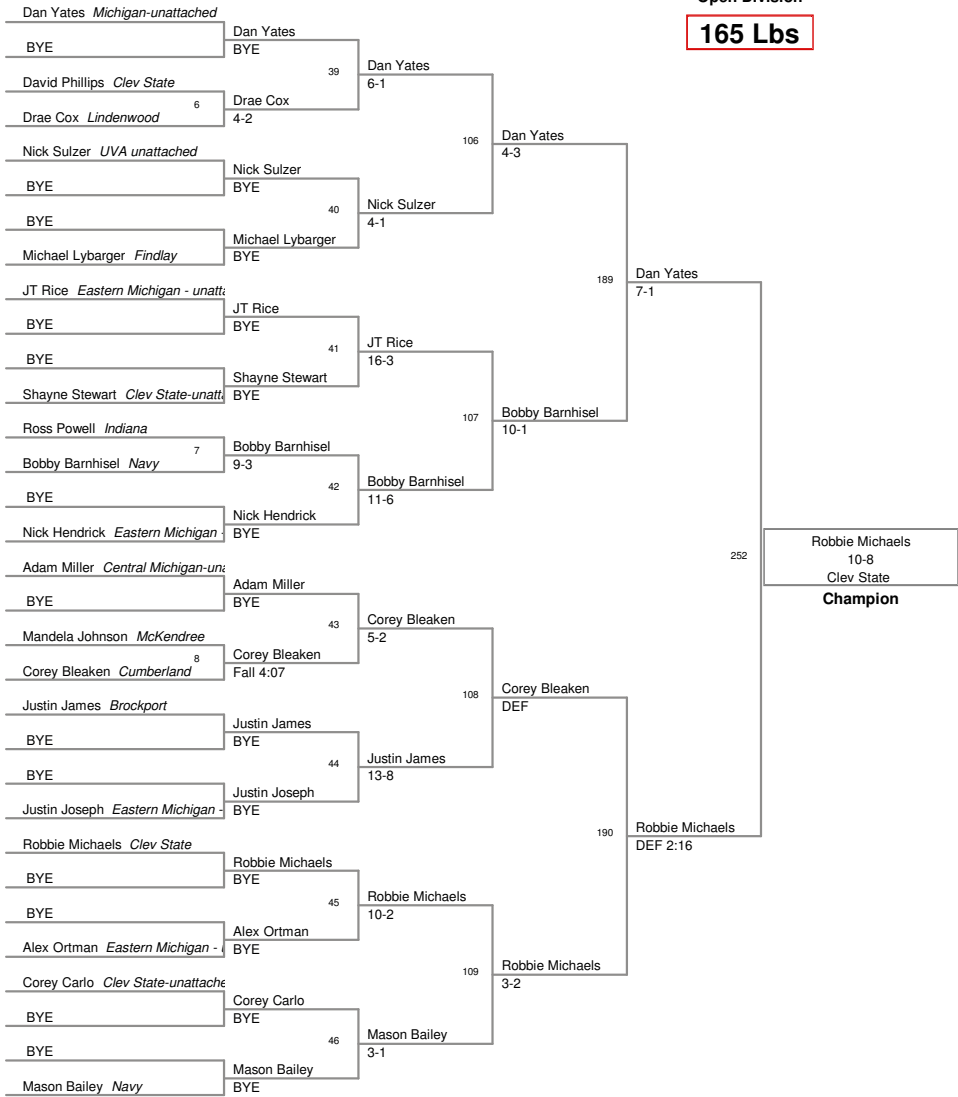

astern Michigan Open 2010  
Open Division

**125 Lbs**

Eastern Michigan Open 2010  
Open Division

**141 Lbs**

Eastern Michigan Open 2010  
Open Division

**149 Lbs**

Eastern Michigan Open 2010  
Open Division

**157 Lbs**

Eastern Michigan Open 2010  
Open Division

**165 Lbs**

Eastern Michigan Open 2010  
Open Division

**174 Lbs**

Eastern Michigan Open 2010  
Open Division

**184 Lbs**

Eastern Michigan Open 2010  
Open Division

**197 Lbs**