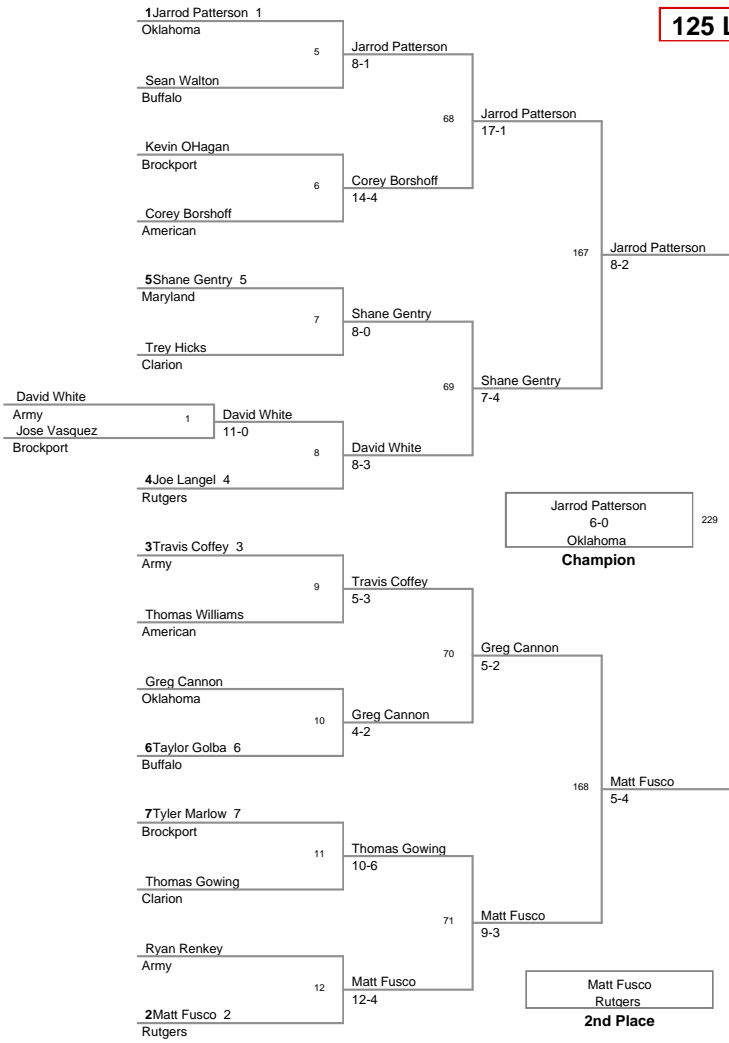

Plc	Points	Team	CH	CONS
1	145.5	Oklahoma	-	-
2	124.5	Rutgers	-	-
3	101.5	Maryland	-	-
4	95	Clarion	-	-
5	89	Buffalo	-	-
6	75	Army	-	-
7	68	American	-	-
8	17	Brockport	-	-

MOW - 165 Josh Asper, Maryland

Aggregate Pin - HWT DJ Russo, Rutgers

Fastest Pin - Daryl Coccozzo, Rutgers

Brockport Oklahoma Invitat
2010 Brockport Division

125 Lbs

**Brockport Oklahoma Invitat
2010 Brockport Division**

141 Lbs

Brockport Oklahoma Invitat
2010 Brockport Division