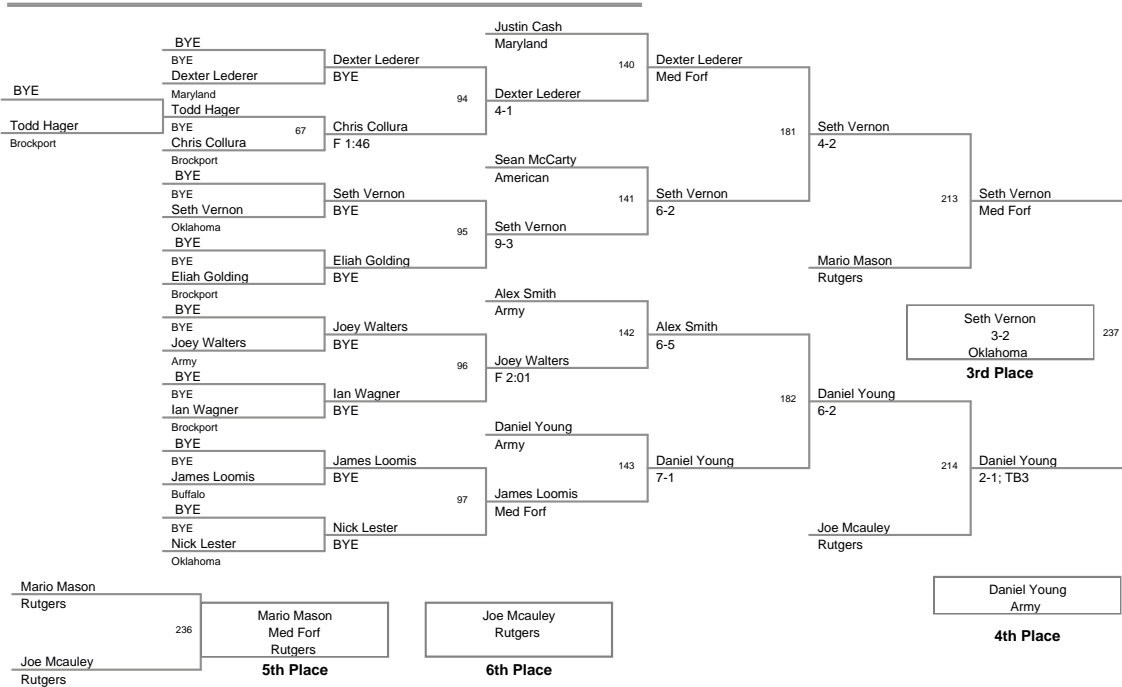

Brockport Oklahoma Invitat
2010 Brockport Division

149 Lbs