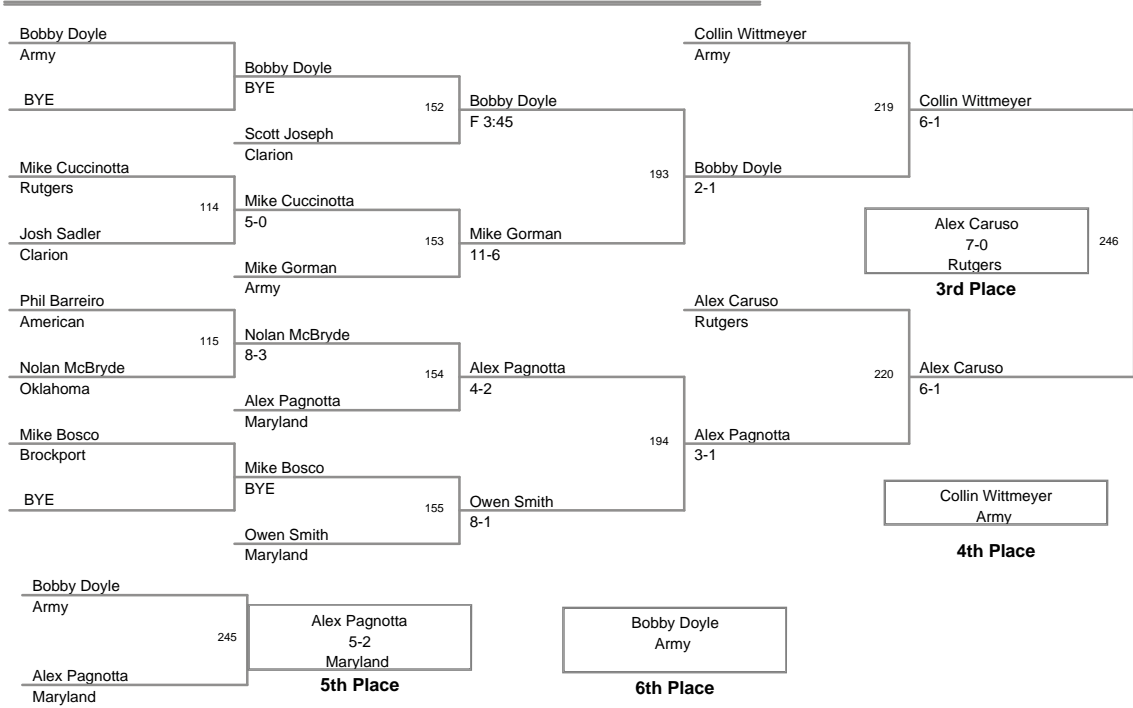

Aggregate Pin - HWT DJ Russo, Rutgers

Fastest Pin - Daryl Coccozzo, Rutgers

Brockport Oklahoma Invitat
2010 Brockport Division

125 Lbs

**Brockport Oklahoma Invitat
2010 Brockport Division**

141 Lbs

Brockport Oklahoma Invitat
2010 Brockport Division

149 Lbs

**Brockport Oklahoma Invitat
2010 Brockport Division**

157 Lbs

**Brockport Oklahoma Invitat
2010 Brockport Division**

165 Lbs

**Brockport Oklahoma Invitat
2010 Brockport Division**

174 Lbs

**Brockport Oklahoma Invitat
2010 Brockport Division**