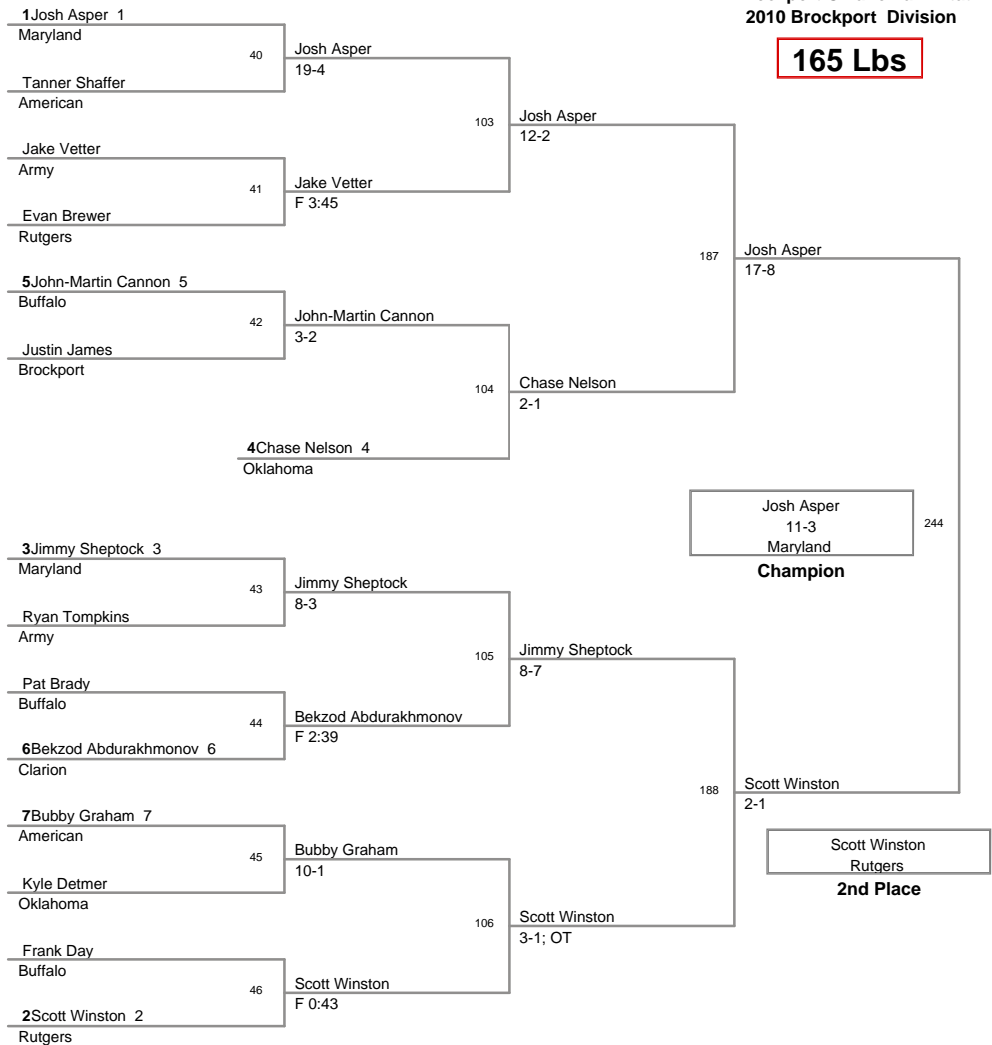

Aggregate Pin - HWT DJ Russo, Rutgers

Fastest Pin - Daryl Coccozzo, Rutgers

Brockport Oklahoma Invitat
2010 Brockport Division

125 Lbs

**Brockport Oklahoma Invitat
2010 Brockport Division**

141 Lbs

Brockport Oklahoma Invitat
2010 Brockport Division

149 Lbs

**Brockport Oklahoma Invitat
2010 Brockport Division**

157 Lbs

**Brockport Oklahoma Invitat
2010 Brockport Division**

165 Lbs

**Brockport Oklahoma Invitat
2010 Brockport Division**

174 Lbs

**Brockport Oklahoma Invitat
2010 Brockport Division**

184 Lbs

**Brockport Oklahoma Invitat
2010 Brockport Division**

197 Lbs

Brockport Oklahoma Invitat
2010 Brockport Division

HWT Lbs