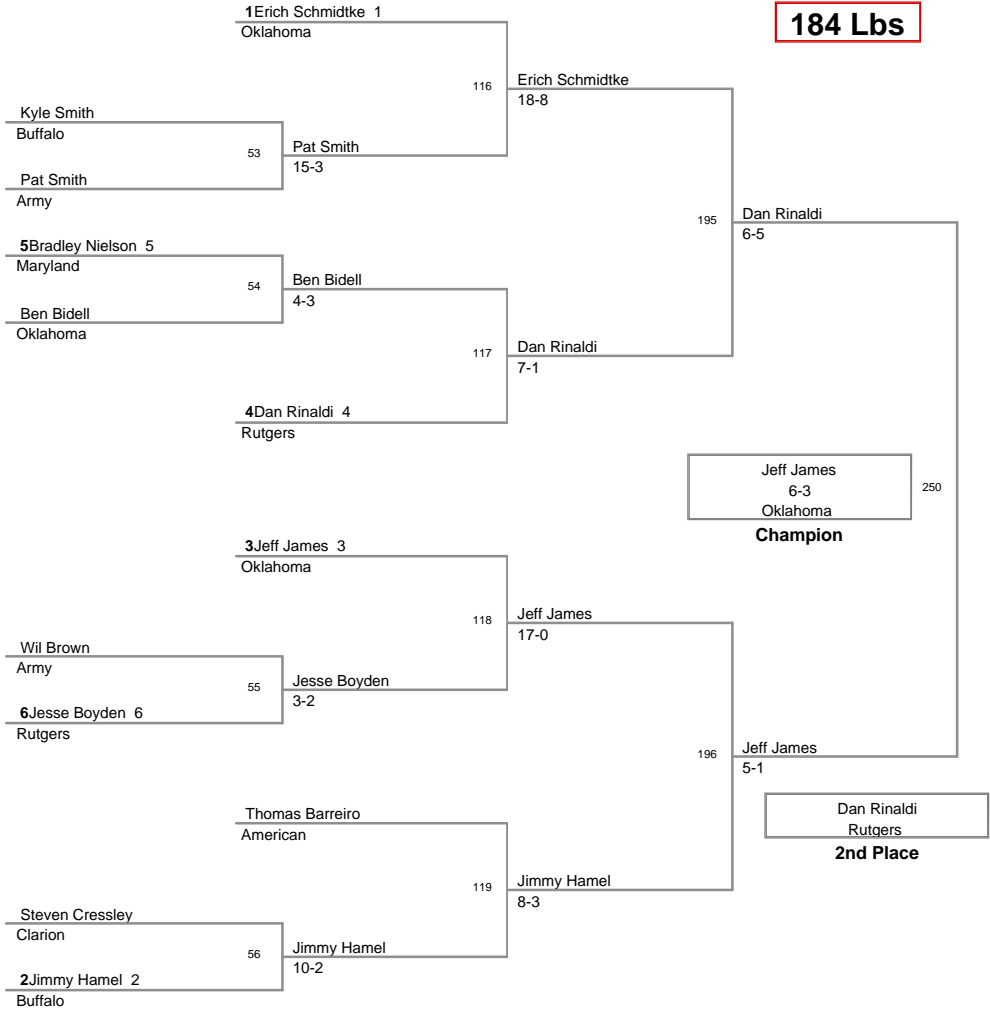

Aggregate Pin - HWT DJ Russo, Rutgers

Fastest Pin - Daryl Coccozzo, Rutgers

Brockport Oklahoma Invitat
2010 Brockport Division

125 Lbs

**Brockport Oklahoma Invitat
2010 Brockport Division**

141 Lbs

Brockport Oklahoma Invitat
2010 Brockport Division

149 Lbs

**Brockport Oklahoma Invitat
2010 Brockport Division**

157 Lbs

**Brockport Oklahoma Invitat
2010 Brockport Division**

165 Lbs

**Brockport Oklahoma Invitat
2010 Brockport Division**

174 Lbs

**Brockport Oklahoma Invitat
2010 Brockport Division**

184 Lbs

**Brockport Oklahoma Invitat
2010 Brockport Division**

197 Lbs

Brockport Oklahoma Invitat
2010 Brockport Division

HWT Lbs