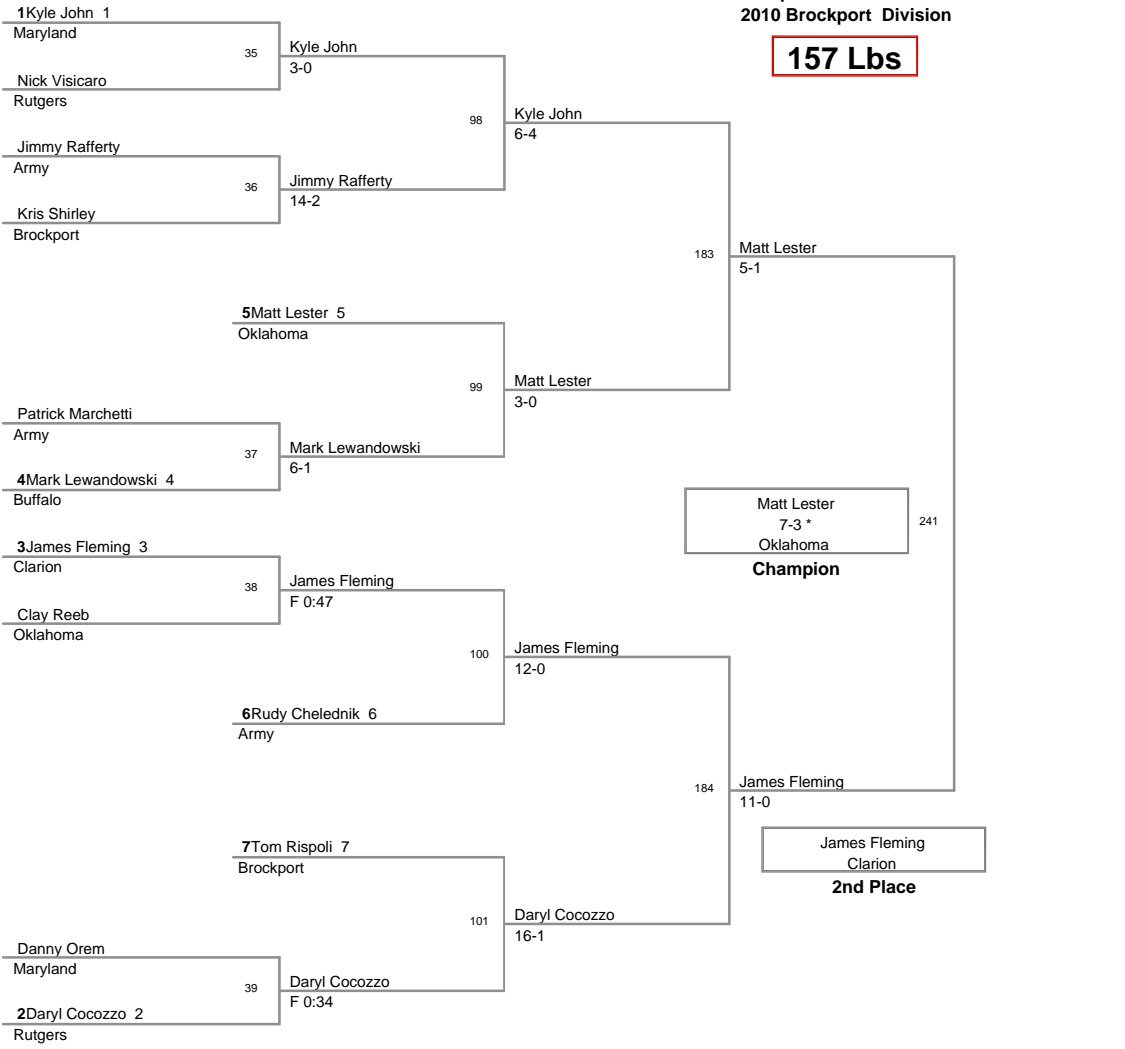

Aggregate Pin - HWT DJ Russo, Rutgers

Fastest Pin - Daryl Coccozzo, Rutgers

Brockport Oklahoma Invitat
2010 Brockport Division

125 Lbs

**Brockport Oklahoma Invitat
2010 Brockport Division**

141 Lbs

Brockport Oklahoma Invitat
2010 Brockport Division

149 Lbs

**Brockport Oklahoma Invitat
2010 Brockport Division**

157 Lbs

**Brockport Oklahoma Invitat
2010 Brockport Division**

165 Lbs

**Brockport Oklahoma Invitat
2010 Brockport Division**

174 Lbs

**Brockport Oklahoma Invitat
2010 Brockport Division**

184 Lbs

**Brockport Oklahoma Invitat
2010 Brockport Division**

197 Lbs

Brockport Oklahoma Invitat
2010 Brockport Division

HWT Lbs