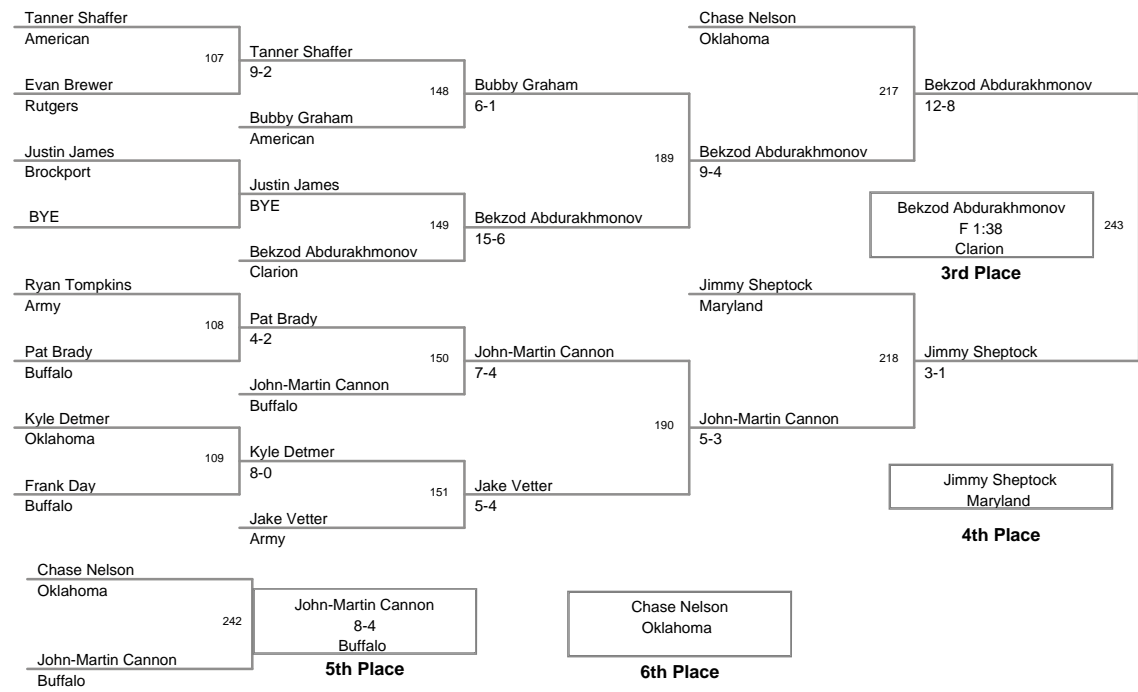

Aggregate Pin - HWT DJ Russo, Rutgers

Fastest Pin - Daryl Coccozzo, Rutgers

Brockport Oklahoma Invitat
2010 Brockport Division

125 Lbs

**Brockport Oklahoma Invitat
2010 Brockport Division**

141 Lbs

Brockport Oklahoma Invitat
2010 Brockport Division

149 Lbs

**Brockport Oklahoma Invitat
2010 Brockport Division**

157 Lbs

**Brockport Oklahoma Invitat
2010 Brockport Division**

165 Lbs

**Brockport Oklahoma Invitat
2010 Brockport Division**

174 Lbs

**Brockport Oklahoma Invitat
2010 Brockport Division**