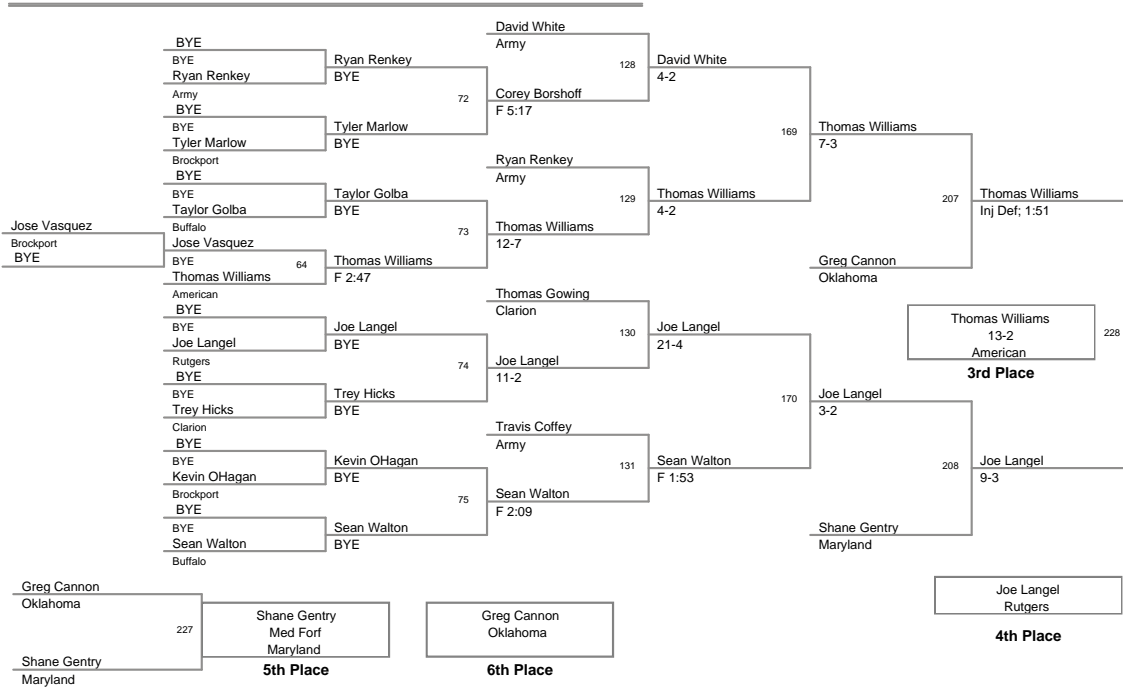

Plc	Points	Team	CH	CONS
1	145.5	Oklahoma	-	-
2	124.5	Rutgers	-	-
3	101.5	Maryland	-	-
4	95	Clarion	-	-
5	89	Buffalo	-	-
6	75	Army	-	-
7	68	American	-	-
8	17	Brockport	-	-

MOW - 165 Josh Asper, Maryland

Aggregate Pin - HWT DJ Russo, Rutgers

Fastest Pin - Daryl Coccozzo, Rutgers

Brockport Oklahoma Invitat
2010 Brockport Division

125 Lbs

**Brockport Oklahoma Invitat
2010 Brockport Division**

141 Lbs

Brockport Oklahoma Invitat
2010 Brockport Division