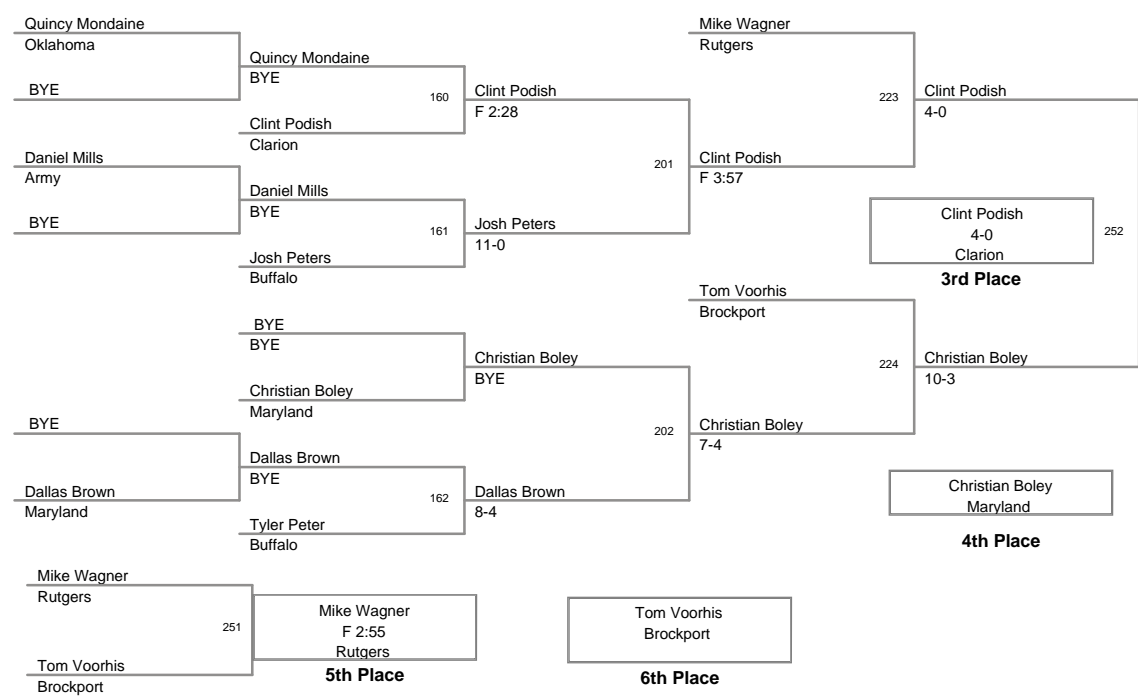

**Brockport Oklahoma Invitat
2010 Brockport Division**

197 Lbs