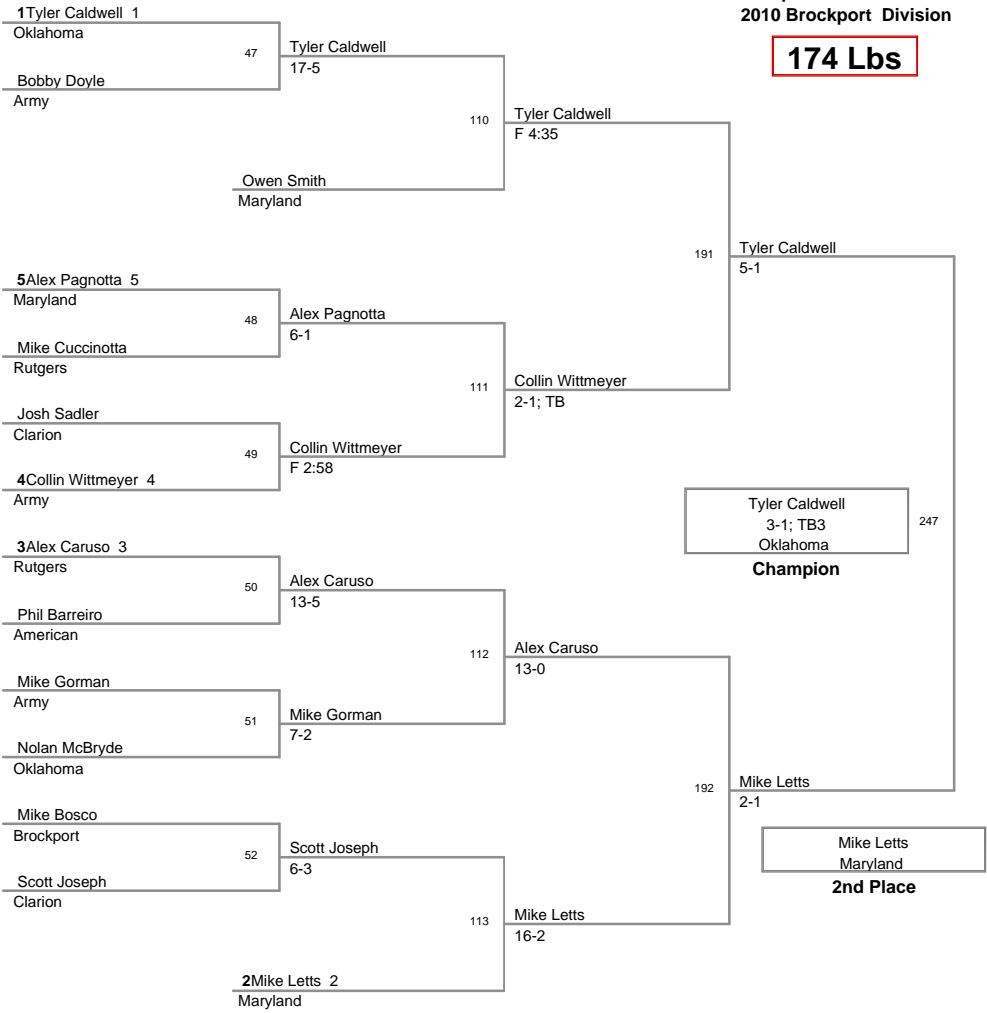

Aggregate Pin - HWT DJ Russo, Rutgers

Fastest Pin - Daryl Coccozzo, Rutgers

Brockport Oklahoma Invitat
2010 Brockport Division

125 Lbs

**Brockport Oklahoma Invitat
2010 Brockport Division**

141 Lbs

Brockport Oklahoma Invitat
2010 Brockport Division

149 Lbs

**Brockport Oklahoma Invitat
2010 Brockport Division**

157 Lbs

**Brockport Oklahoma Invitat
2010 Brockport Division**

165 Lbs

**Brockport Oklahoma Invitat
2010 Brockport Division**

174 Lbs

**Brockport Oklahoma Invitat
2010 Brockport Division**

184 Lbs

**Brockport Oklahoma Invitat
2010 Brockport Division**

197 Lbs

Brockport Oklahoma Invitat
2010 Brockport Division

HWT Lbs