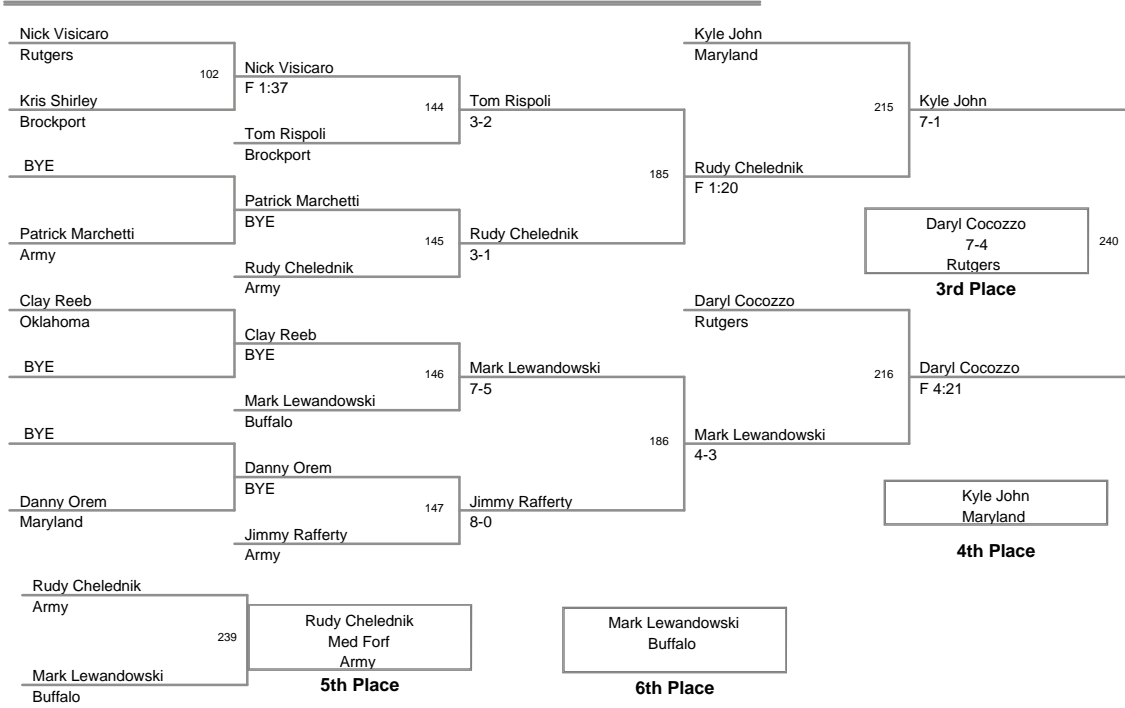

**Brockport Oklahoma Invitat
2010 Brockport Division**

157 Lbs