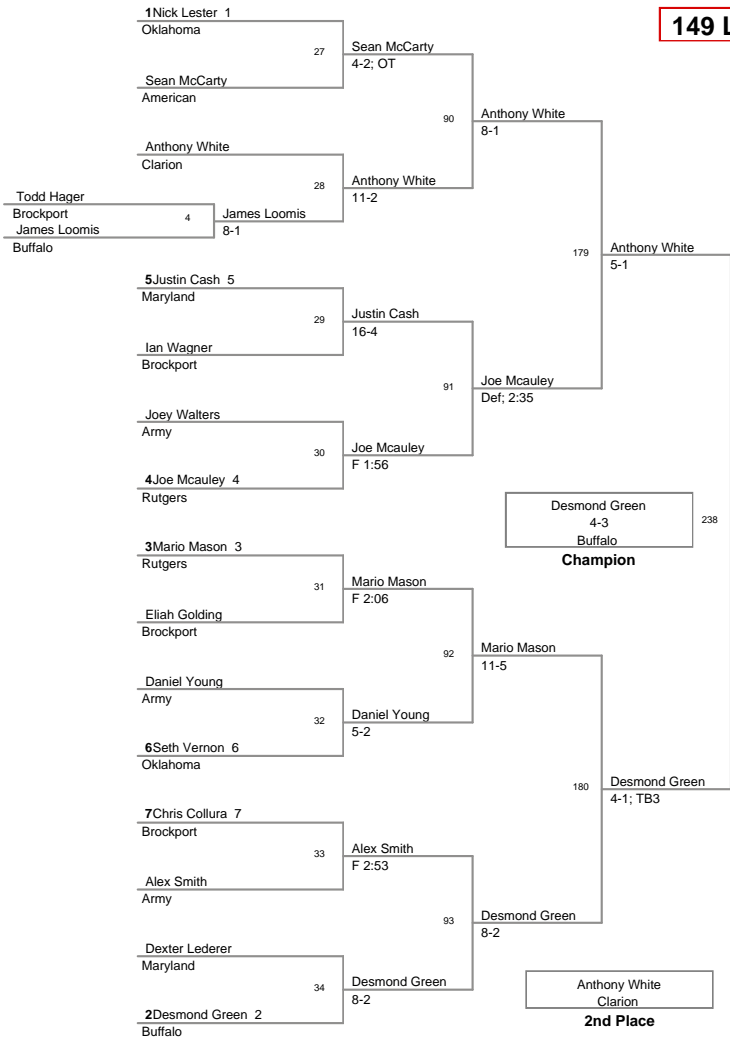

Brockport Oklahoma Invitat
2010 Brockport Division

149 Lbs