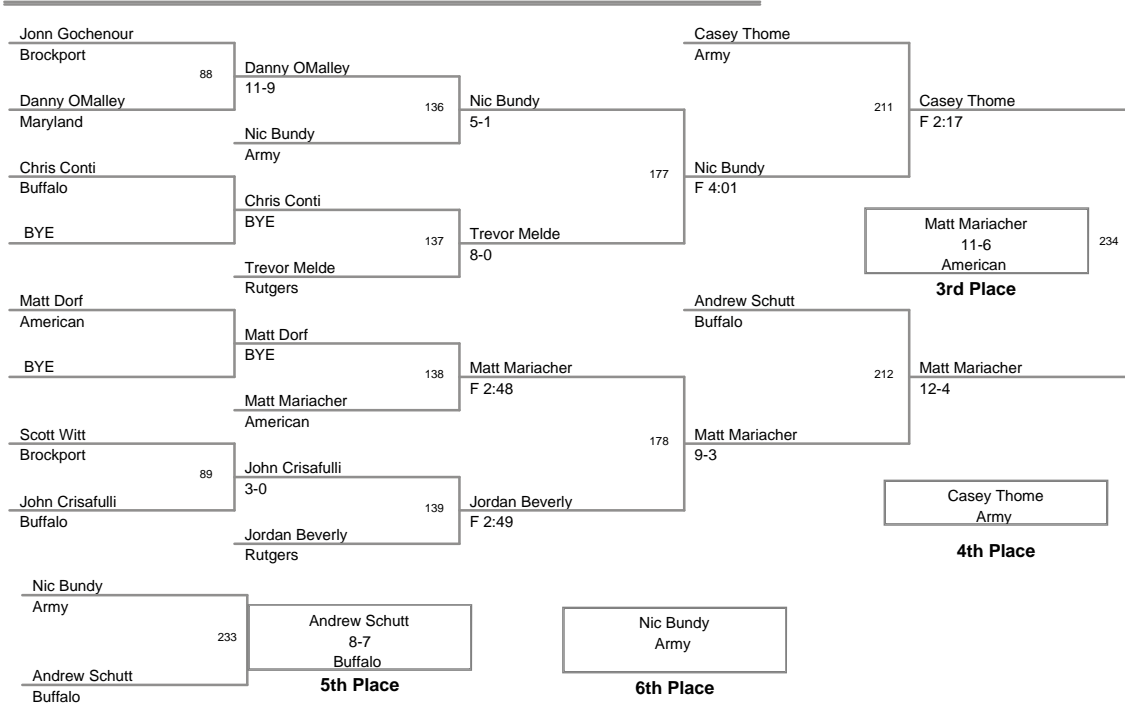

Aggregate Pin - HWT DJ Russo, Rutgers

Fastest Pin - Daryl Coccozzo, Rutgers

Brockport Oklahoma Invitat
2010 Brockport Division

125 Lbs

**Brockport Oklahoma Invitat
2010 Brockport Division**

141 Lbs

Brockport Oklahoma Invitat
2010 Brockport Division