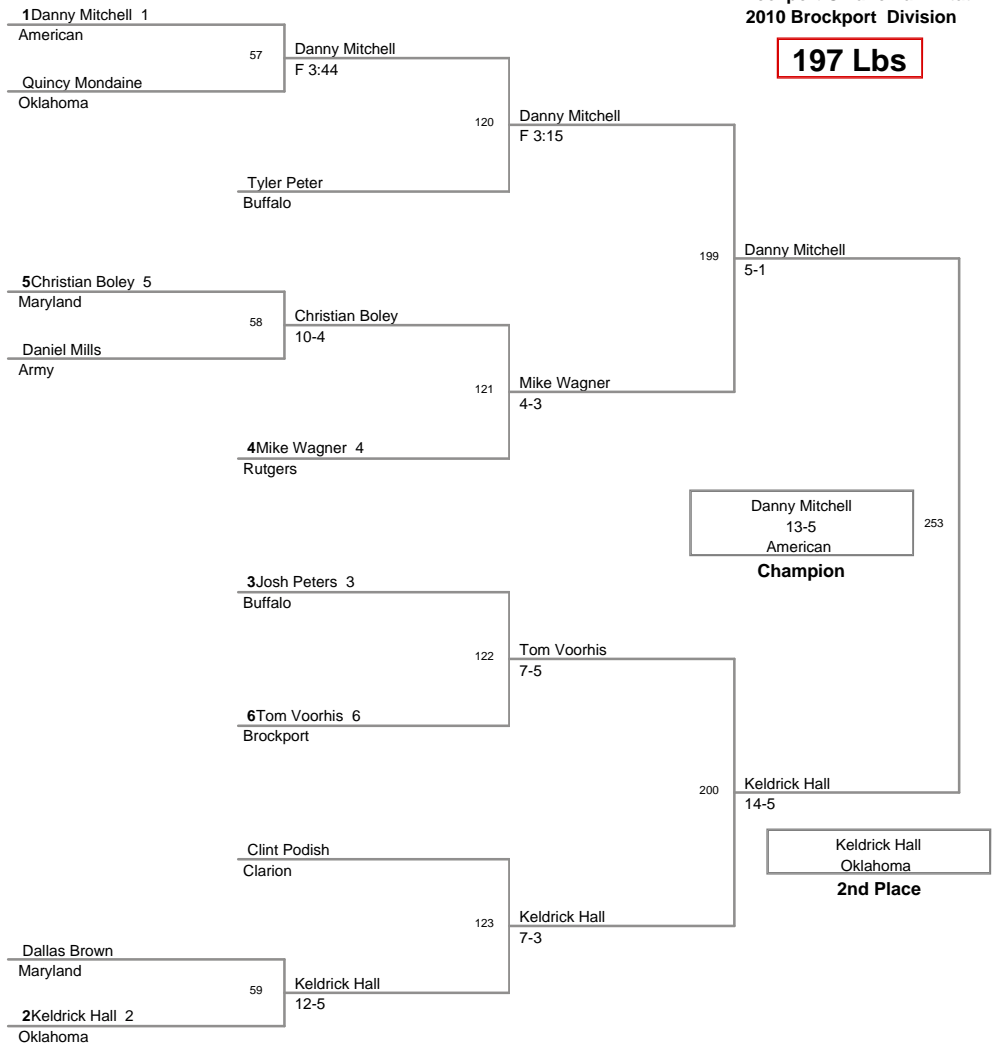

Aggregate Pin - HWT DJ Russo, Rutgers

Fastest Pin - Daryl Coccozzo, Rutgers

Brockport Oklahoma Invitat
2010 Brockport Division

125 Lbs

**Brockport Oklahoma Invitat
2010 Brockport Division**

141 Lbs

Brockport Oklahoma Invitat
2010 Brockport Division

149 Lbs

**Brockport Oklahoma Invitat
2010 Brockport Division**

157 Lbs

**Brockport Oklahoma Invitat
2010 Brockport Division**

165 Lbs

**Brockport Oklahoma Invitat
2010 Brockport Division**

174 Lbs

**Brockport Oklahoma Invitat
2010 Brockport Division**

184 Lbs

**Brockport Oklahoma Invitat
2010 Brockport Division**

197 Lbs

Brockport Oklahoma Invitat
2010 Brockport Division

HWT Lbs