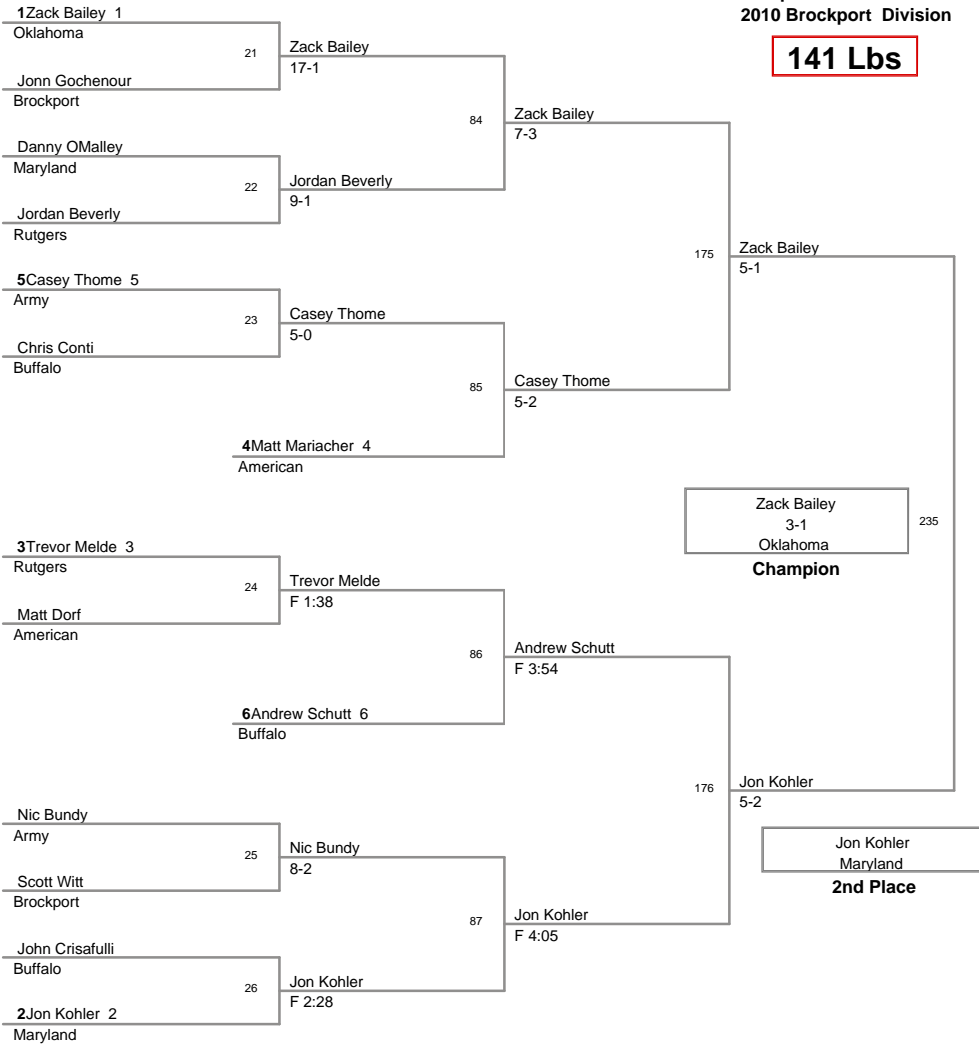

Plc	Points	Team	CH	CONS
1	145.5	Oklahoma	-	-
2	124.5	Rutgers	-	-
3	101.5	Maryland	-	-
4	95	Clarion	-	-
5	89	Buffalo	-	-
6	75	Army	-	-
7	68	American	-	-
8	17	Brockport	-	-

MOW - 165 Josh Asper, Maryland

Aggregate Pin - HWT DJ Russo, Rutgers

Fastest Pin - Daryl Coccozzo, Rutgers

Brockport Oklahoma Invitat
2010 Brockport Division

125 Lbs

**Brockport Oklahoma Invitat
2010 Brockport Division**

141 Lbs

Brockport Oklahoma Invitat
2010 Brockport Division

149 Lbs

**Brockport Oklahoma Invitat
2010 Brockport Division**

157 Lbs

**Brockport Oklahoma Invitat
2010 Brockport Division**

165 Lbs

**Brockport Oklahoma Invitat
2010 Brockport Division**

174 Lbs

**Brockport Oklahoma Invitat
2010 Brockport Division**

184 Lbs

**Brockport Oklahoma Invitat
2010 Brockport Division**

197 Lbs

Brockport Oklahoma Invitat
2010 Brockport Division

HWT Lbs