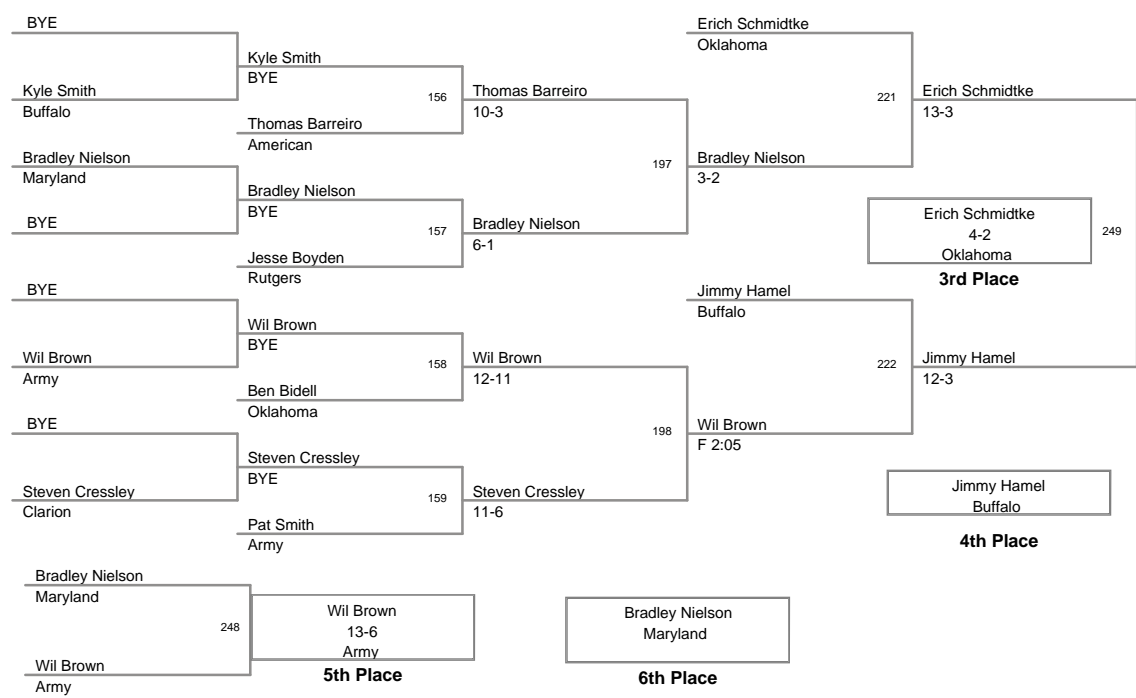

**Brockport Oklahoma Invitat
2010 Brockport Division**

184 Lbs